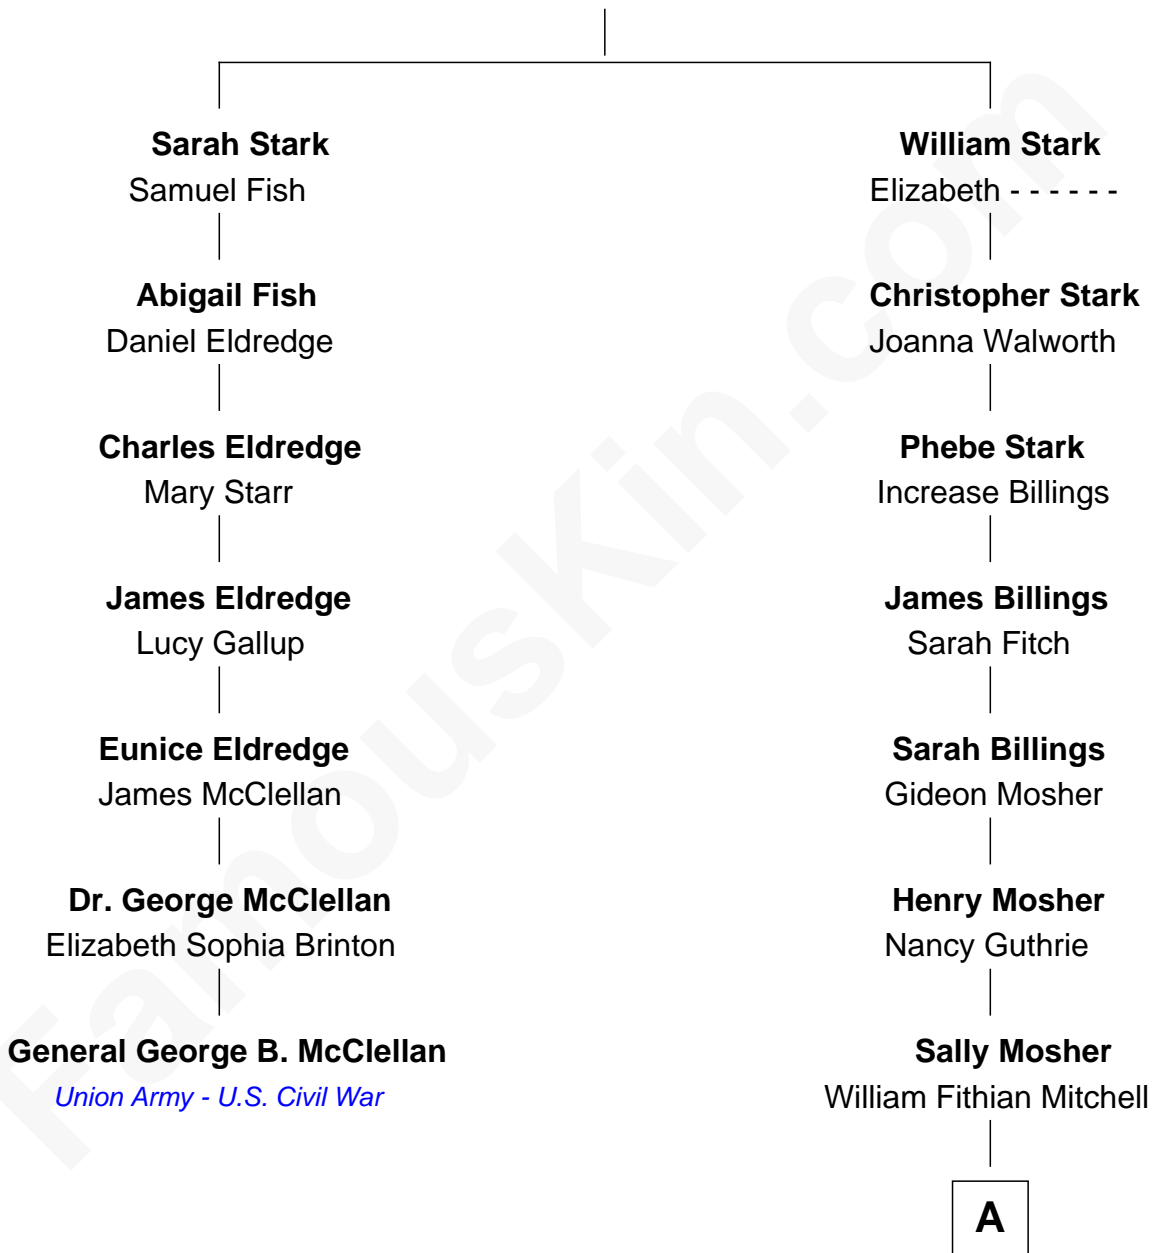

FamousKin.com

Relationship Chart of General George B. McClellan

Union Army - U.S. Civil War

6th cousin 3 times removed of

Slim Pickens

TV and Movie Actor

Aaron Stark

A

—
Harriet Mitchell

Samuel P. Turk

—
Sallie Mosher Turk

Lewis Burton Lindley

—
Slim Pickens

TV and Movie Actor

FamousKin.com