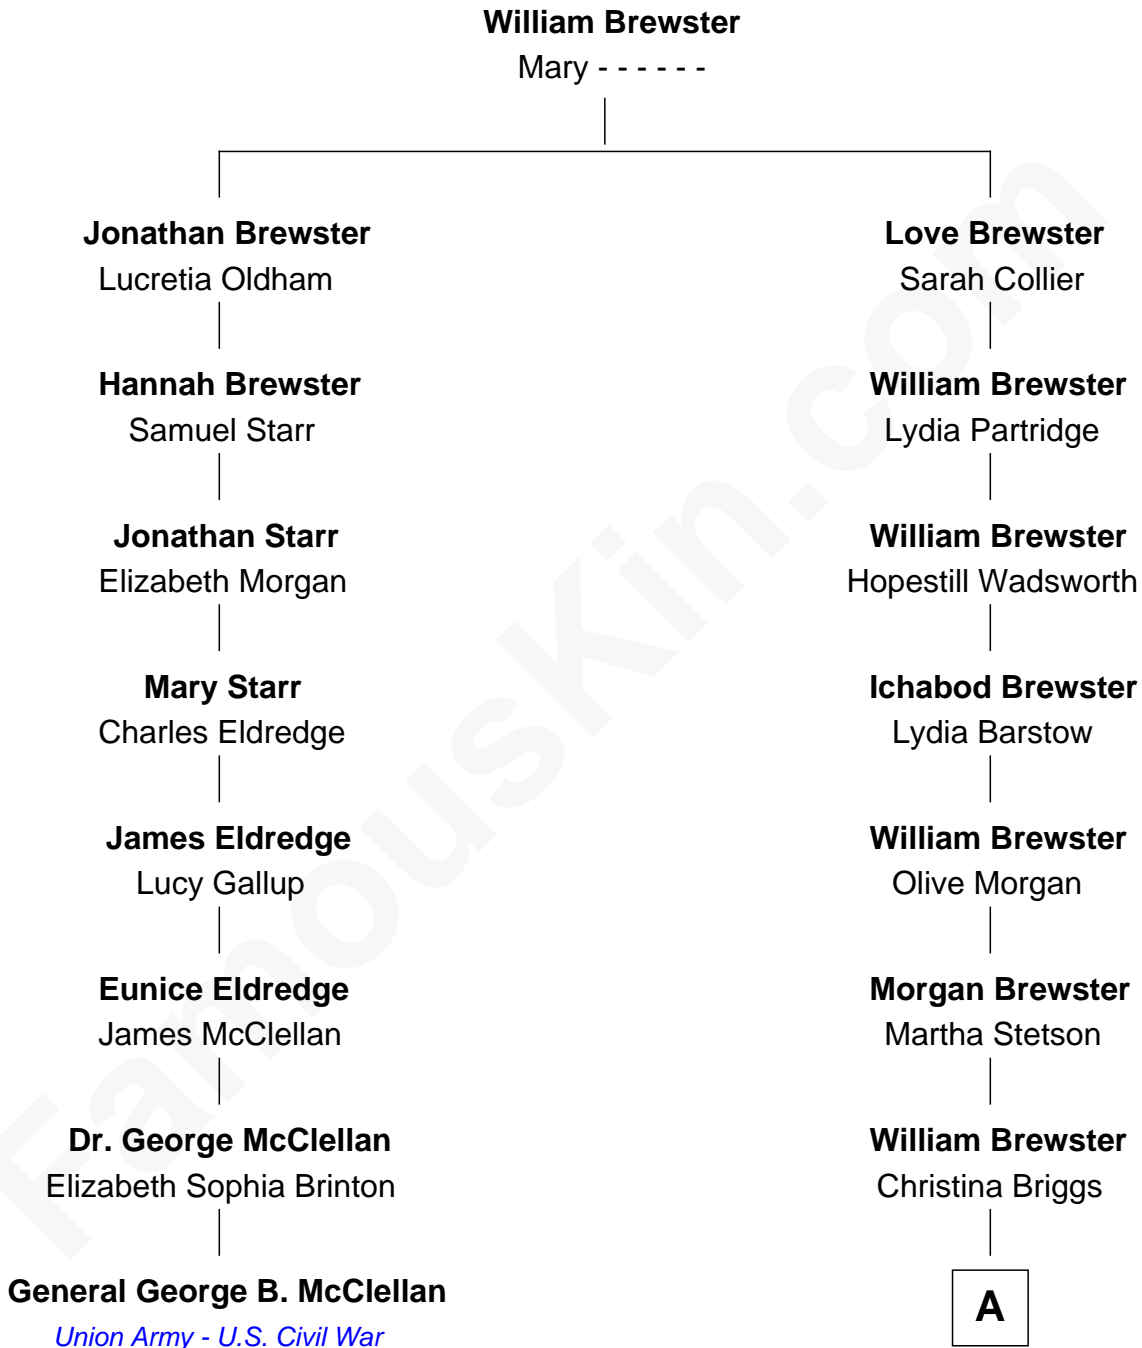

FamousKin.com
Relationship Chart of
General George B. McClellan
Union Army - U.S. Civil War

7th cousin 2 times removed of

Owen Brewster
54th Governor of Maine

A

|
Abiatha B. Brewster

Clara Warren

|
William Edmund Brewster

Carrie S. Bridges

|
Owen Brewster

54th Governor of Maine

FamousKin.com