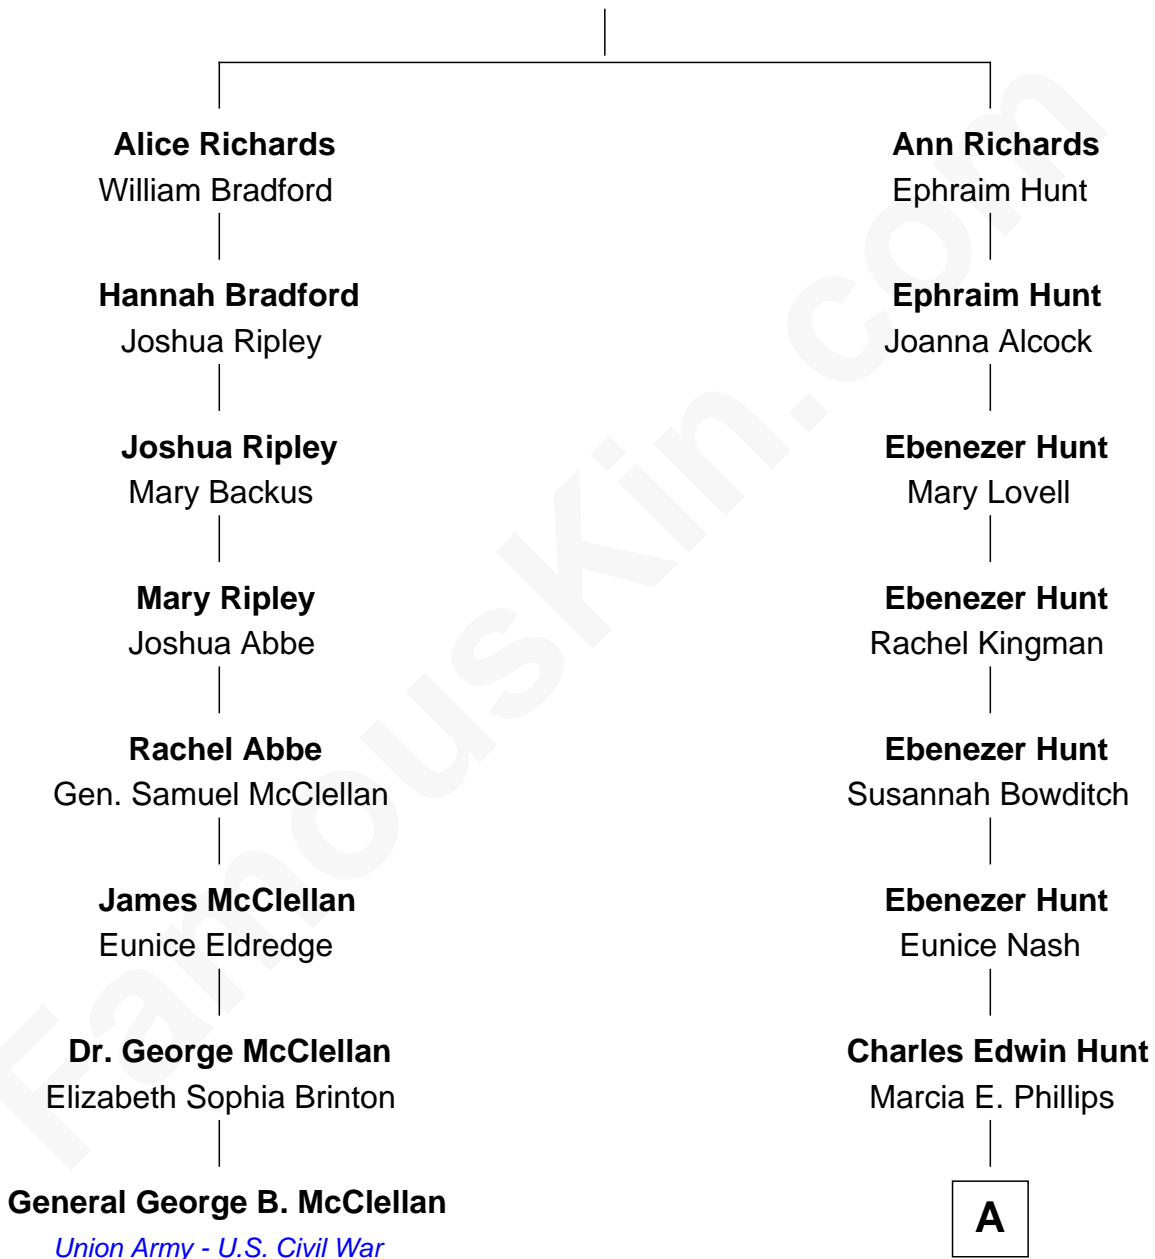

FamousKin.com
Relationship Chart of
General George B. McClellan
Union Army - U.S. Civil War

7th cousin 3 times removed of

Linda Hunt
TV and Movie Actress

Thomas Richards
 Welthian - - - - -

A

Charles Phillips Hunt

Ella Maria Read

Charles Edwin Hunt

Louise Phipps Davy

Raymond Davy Hunt

Elsie R. Doying

Linda Hunt

TV and Movie Actress