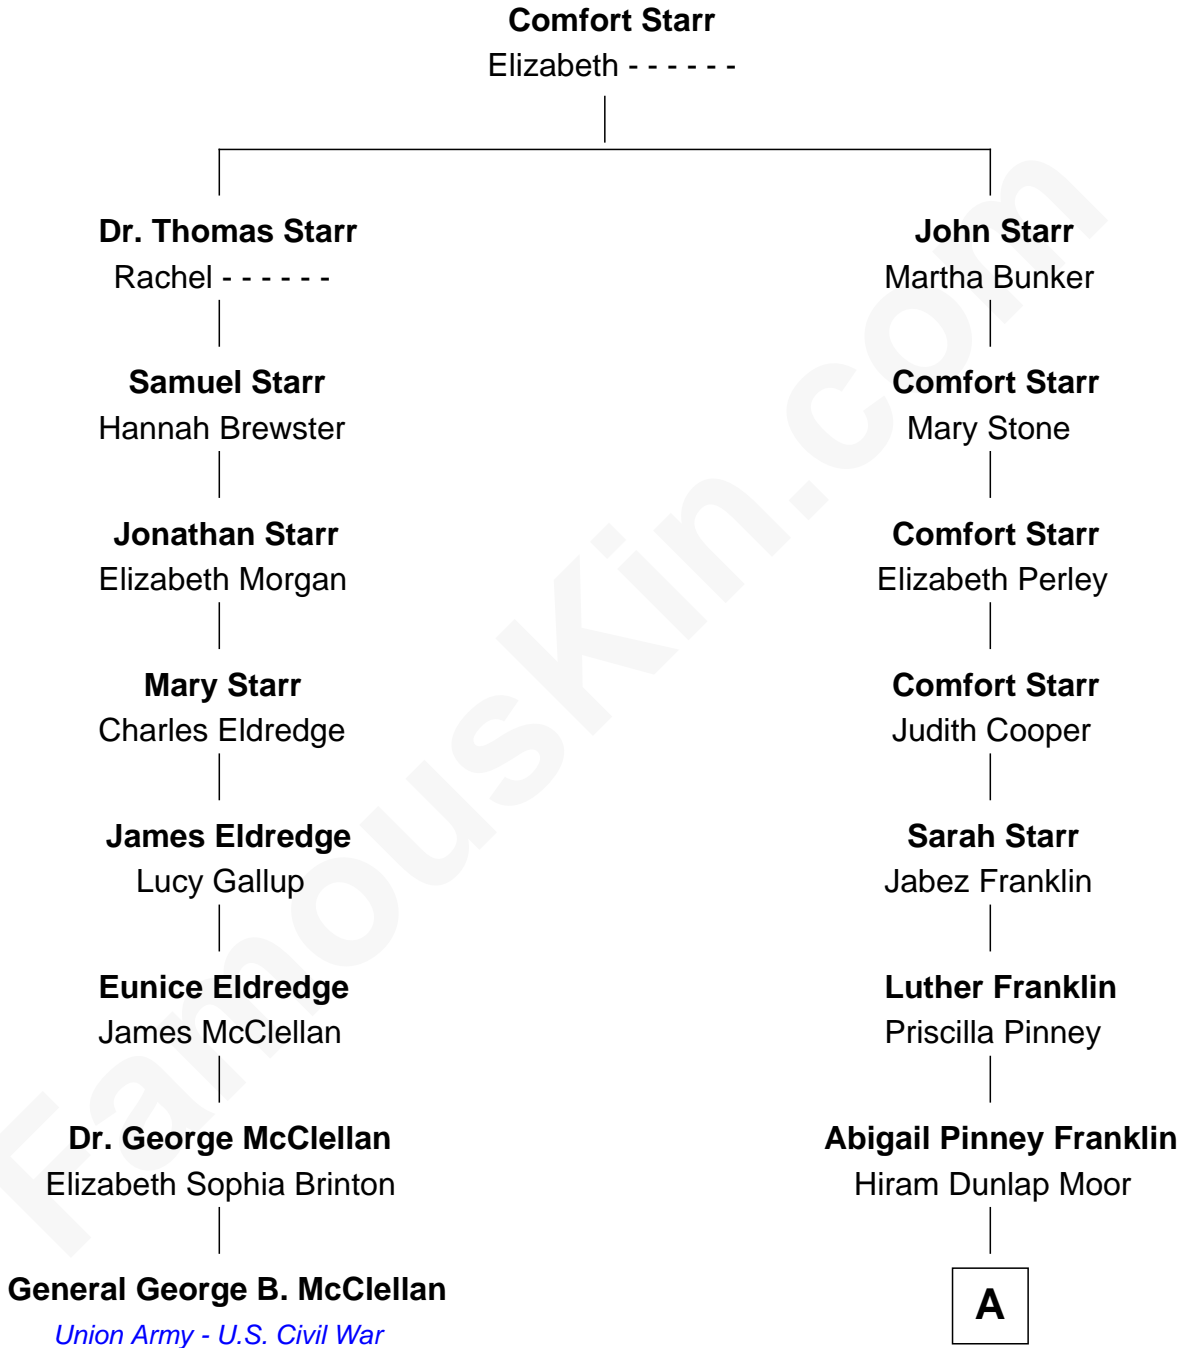

FamousKin.com
Relationship Chart of
General George B. McClellan
Union Army - U.S. Civil War

7th cousin 3 times removed of

Orson Bean
TV Actor

A

Sarah Jane Moor
Don Carlos Pollard

Dallas Frank Pollard
Katharine Putnam Ainsworth

Marion Ainsworth Pollard
George Frederick Burrows

Orson Bean
TV Actor