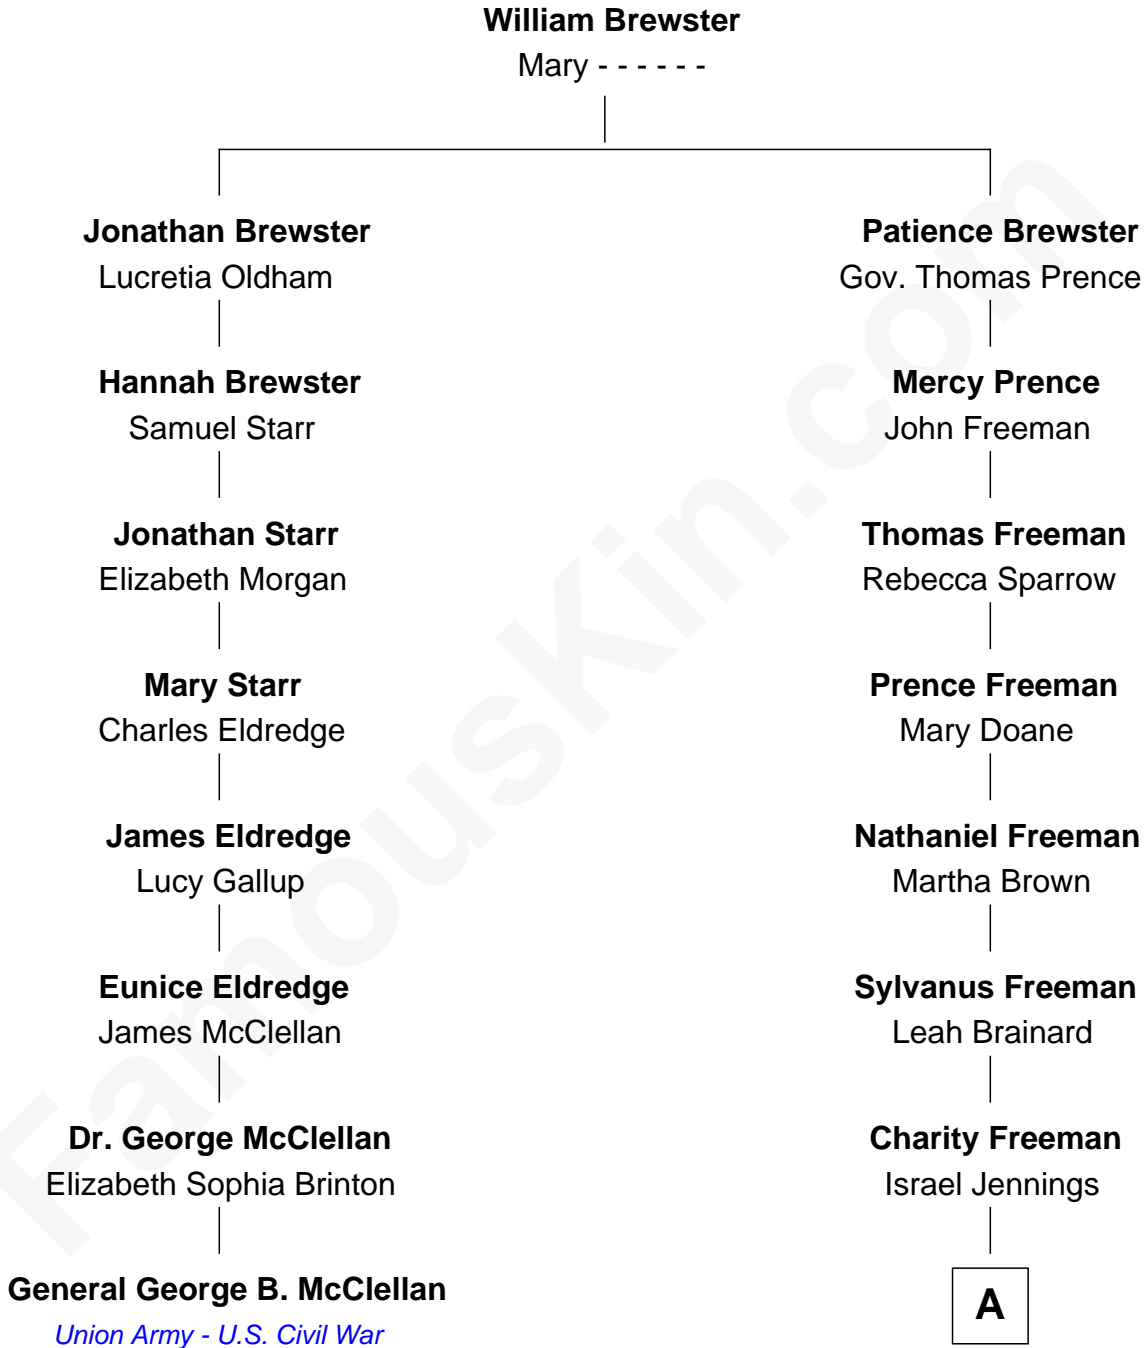

FamousKin.com
Relationship Chart of
General George B. McClellan

Union Army - U.S. Civil War

7th cousin 3 times removed of

William Jennings Bryan

41st U.S. Secretary of State

A

|
Israel Jennings

Mary Waters

|
Charles Waters Jennings

Mariah Woods Davidson

|
Maria Elizabeth Jennings

Silas Lillard Bryan

|
William Jennings Bryan

41st U.S. Secretary of State

FamousKin.com