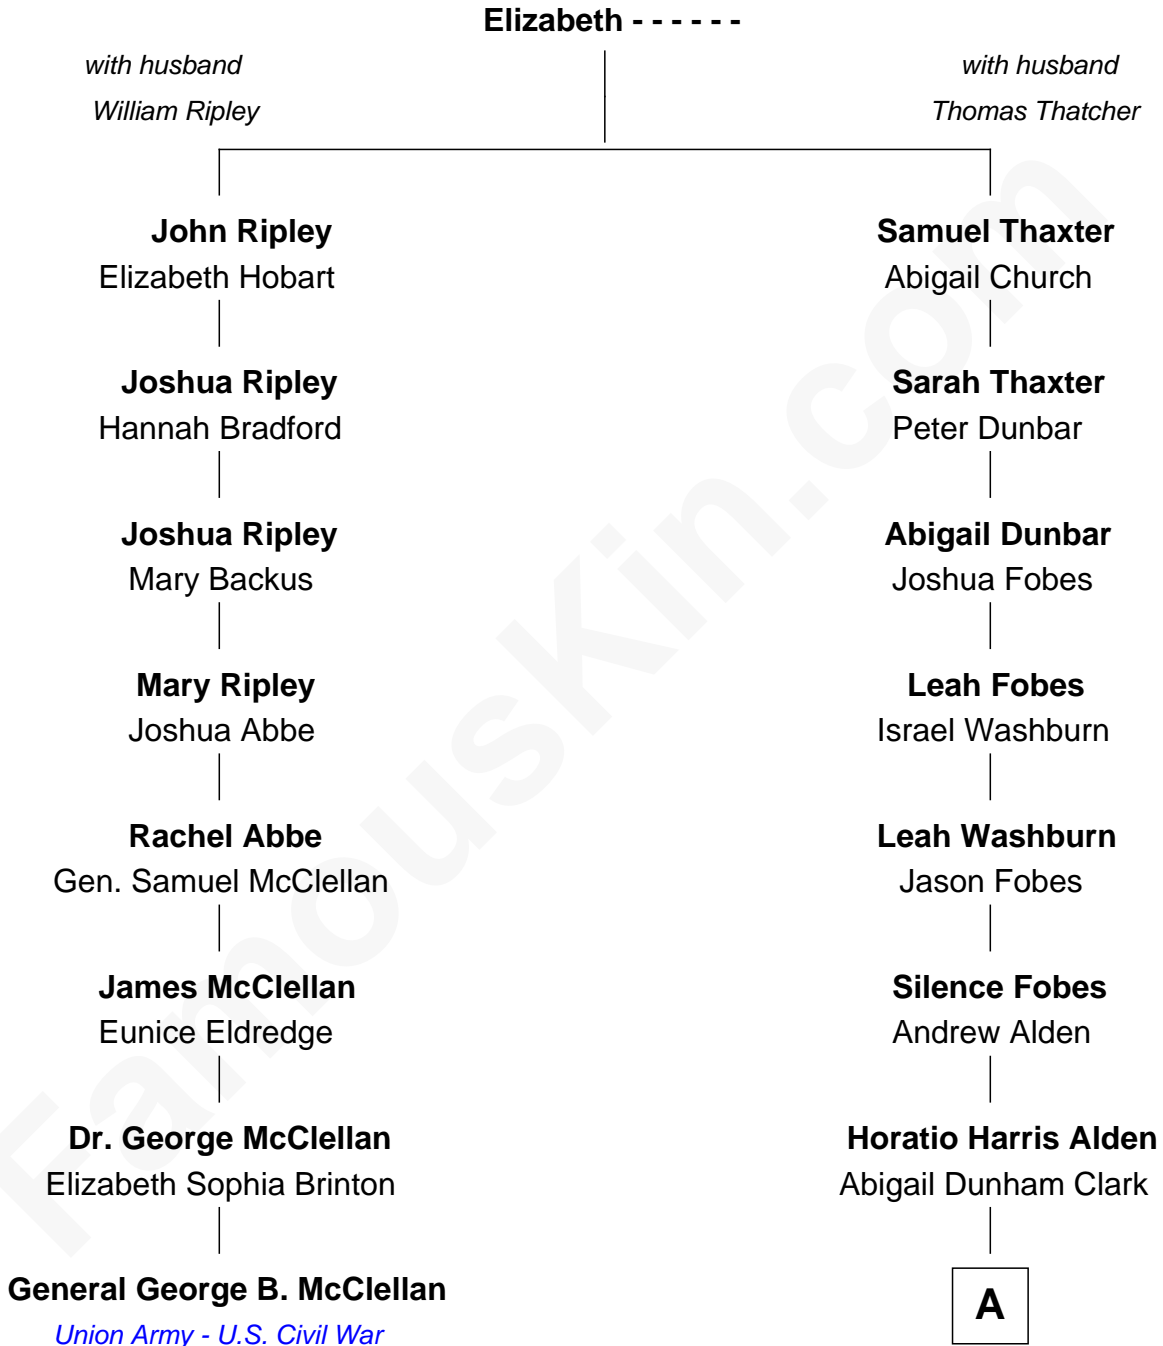

FamousKin.com
Relationship Chart of
General George B. McClellan

Union Army - U.S. Civil War

7th cousin 4 times removed of

Arthur Ochs Sulzberger Jr.

New York Times Publisher

A

—
Adna Alden

Mary Jane Keith
—