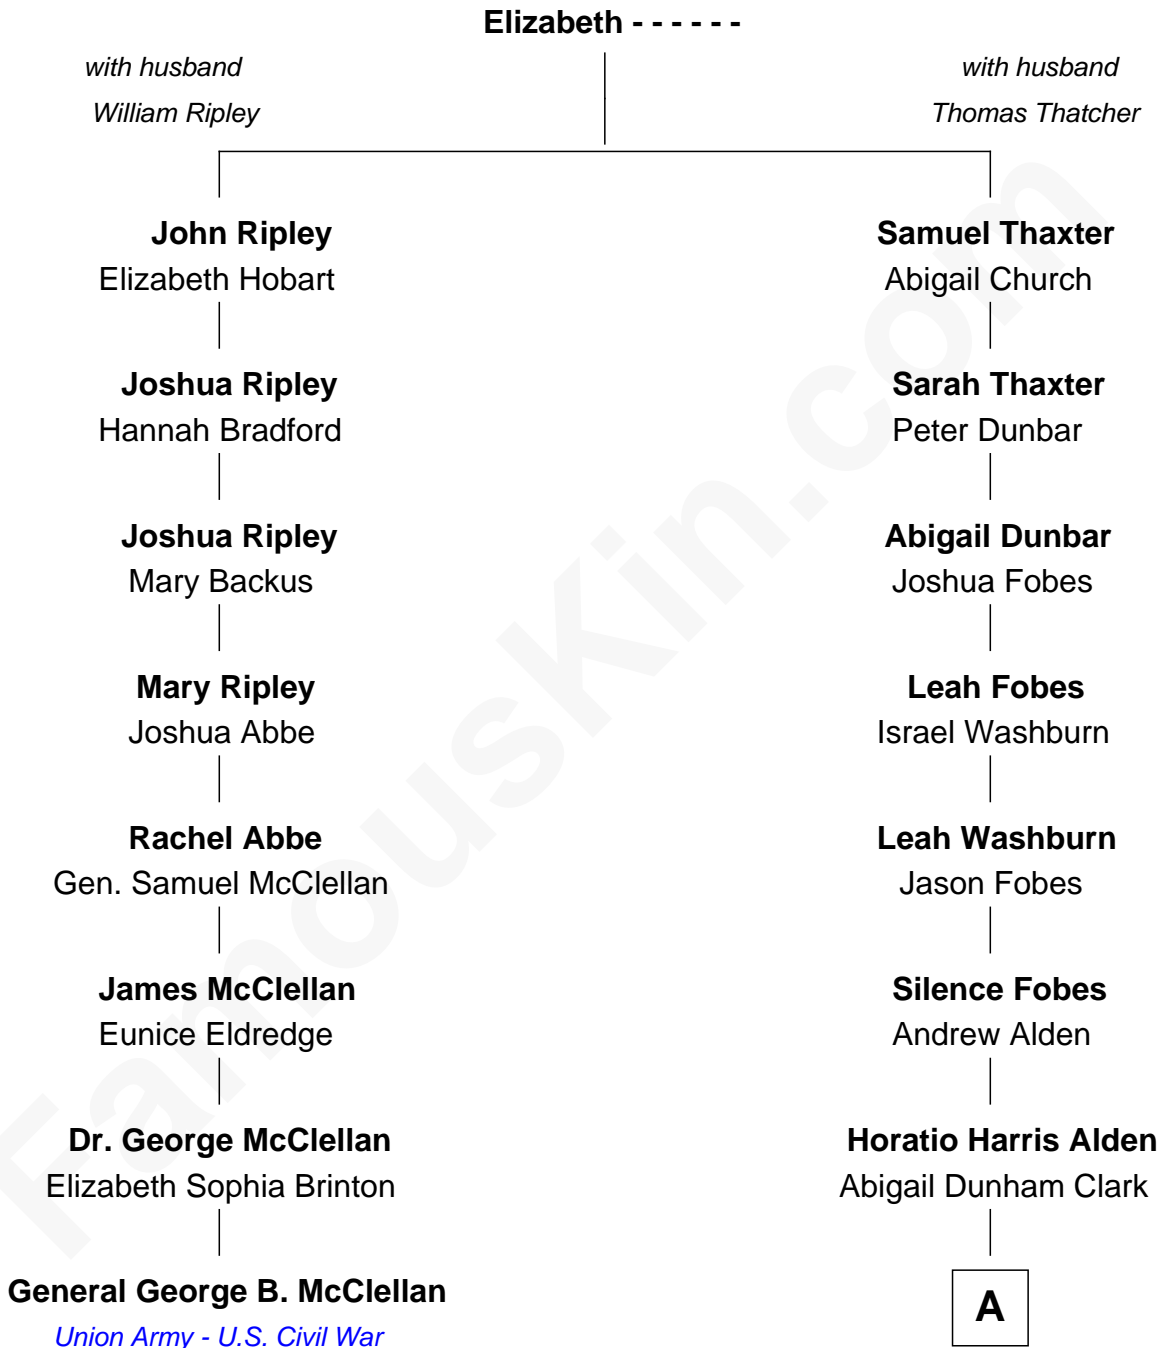

**FamousKin.com**  
**Relationship Chart of**  
**General George B. McClellan**

*Union Army - U.S. Civil War*

7th cousin 5 times removed of

**Arthur Gregg Sulzberger**

*New York Times Publisher*

**A**

**Adna Alden**

Mary Jane Keith

**Annie Louise Alden**

Theodore Elisha Grant

**Theodore Francis Grant**

Helen Macdonald

**Barbara Winslow Grant**

Arthuro Ochs Sulzberger

**Arthur Ochs Sulzberger**