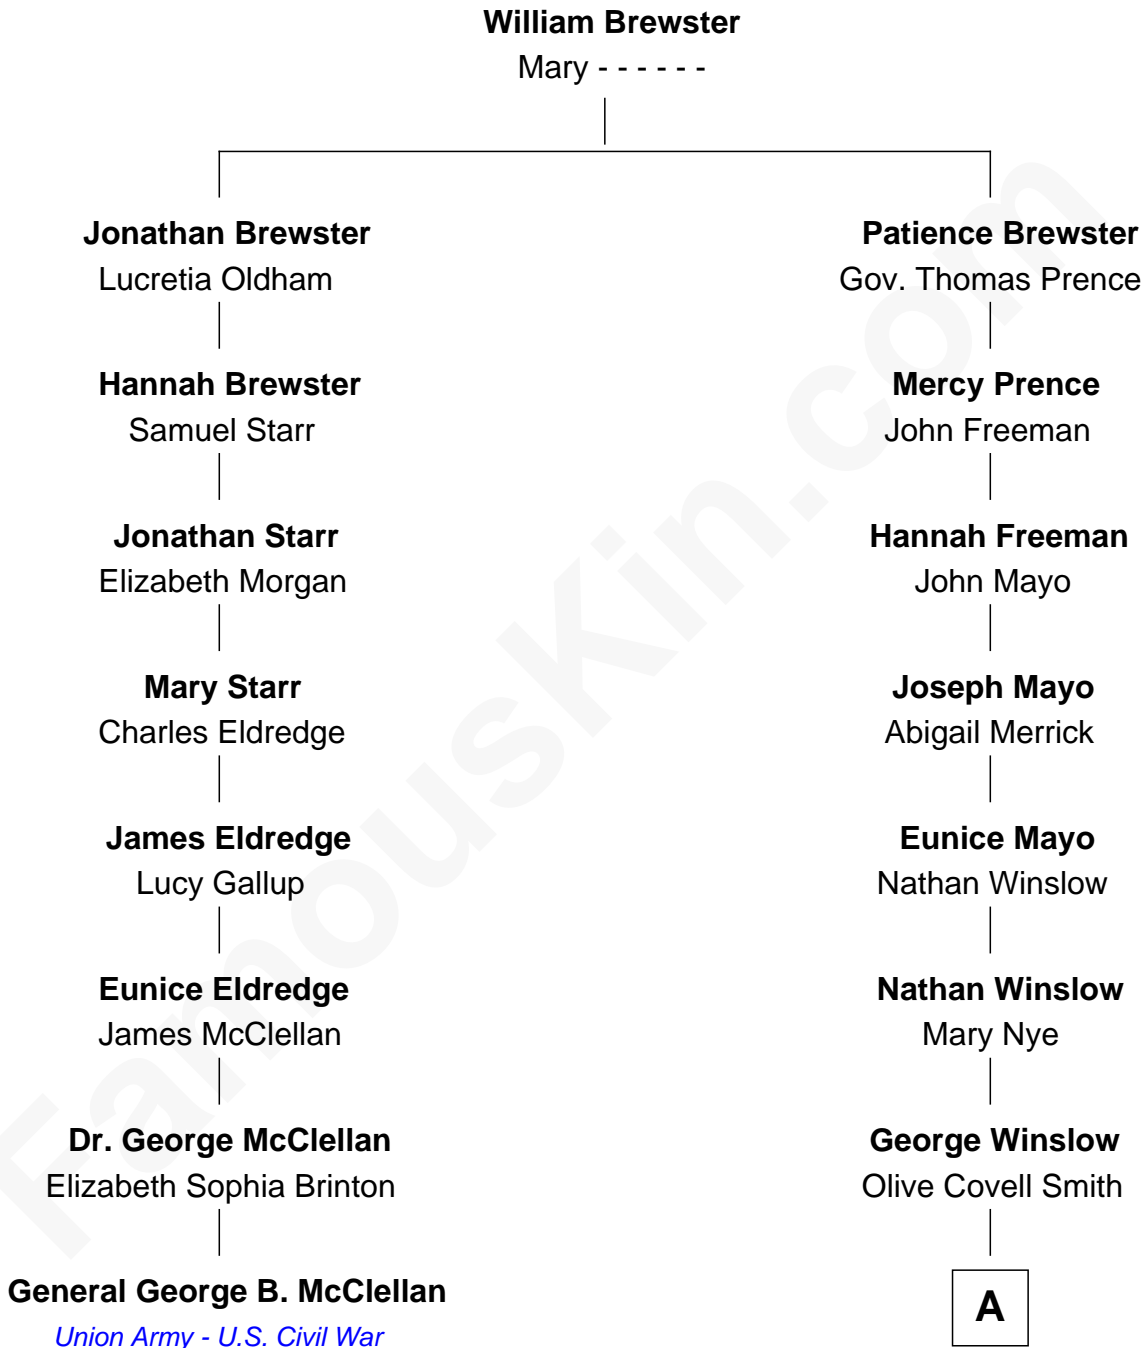

FamousKin.com
Relationship Chart of
General George B. McClellan

Union Army - U.S. Civil War

7th cousin 6 times removed of

Arthur Gregg Sulzberger

New York Times Publisher

A

Elisha Freeman Winslow

Olive Smith Fisher

Caroline Morse Winslow

Theodore Grant

Theodore Elisha Grant

Annie Louise Alden

Theodore Francis Grant

Helen Macdonald

Barbara Winslow Grant

Arthur Ochs Sulzberger