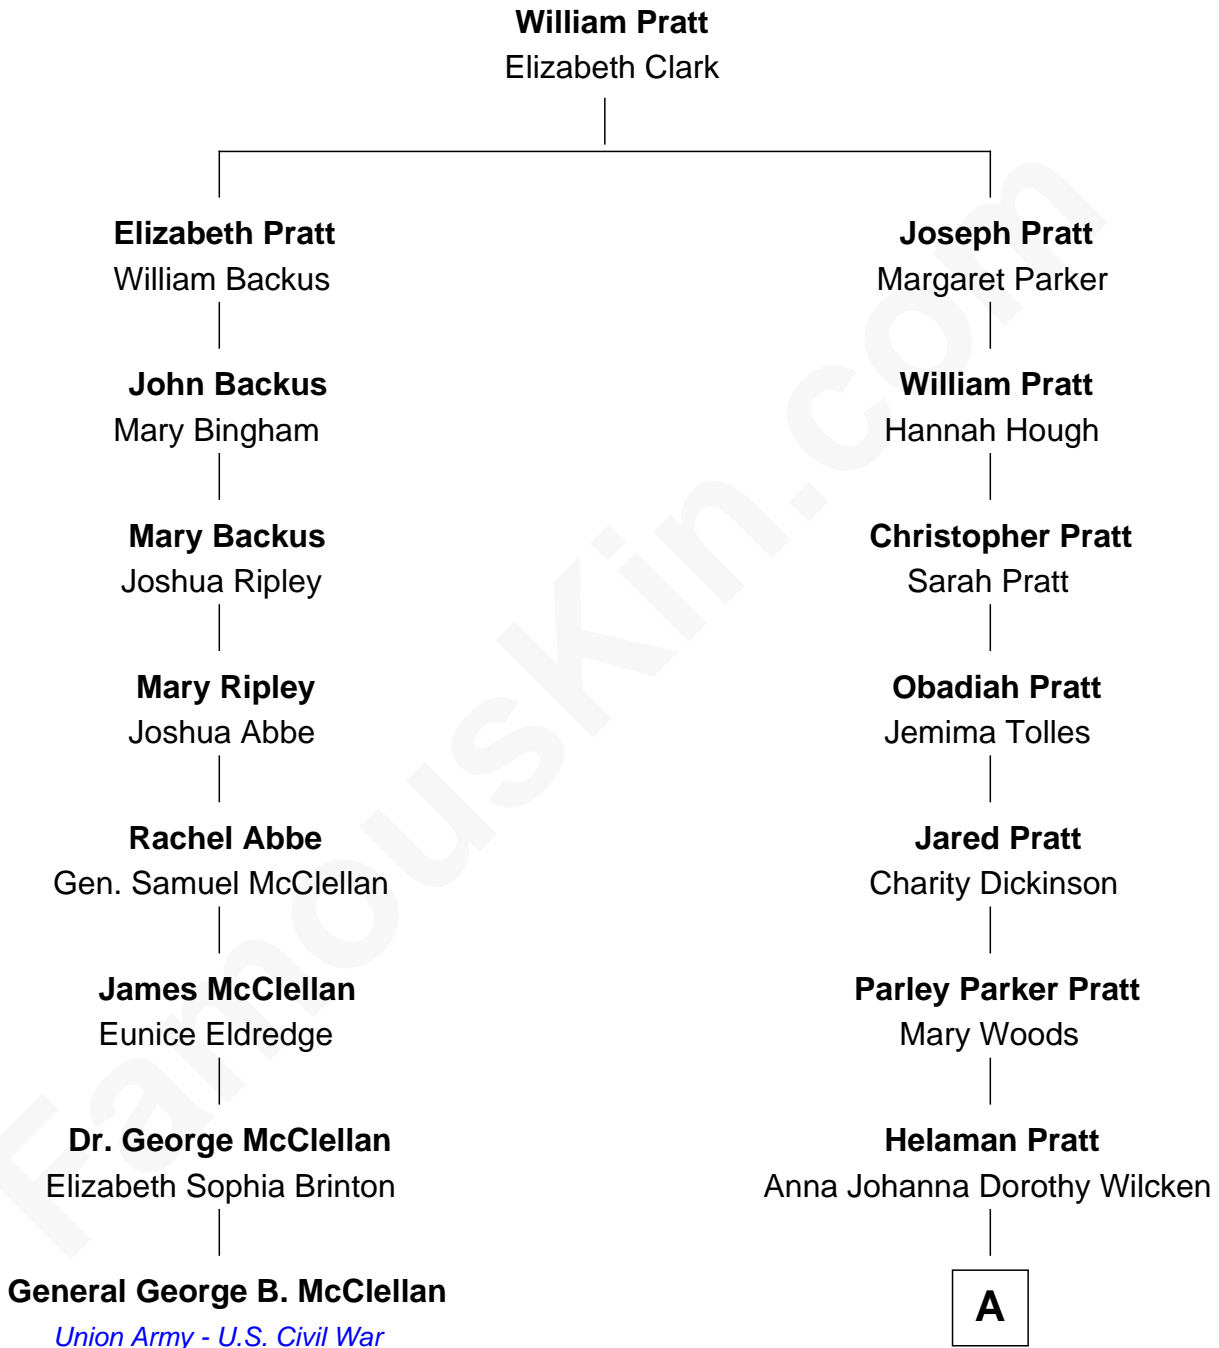

**FamousKin.com**  
**Relationship Chart of**  
**General George B. McClellan**  
*Union Army - U.S. Civil War*

**7th cousin 1 time removed of**  
**George Romney**  
*43rd Governor of Michigan*

**A**

**Anna Amelia Pratt**  
Gaskell Samuel Romney

**George Romney**  
*43rd Governor of Michigan*

FamousKin.com