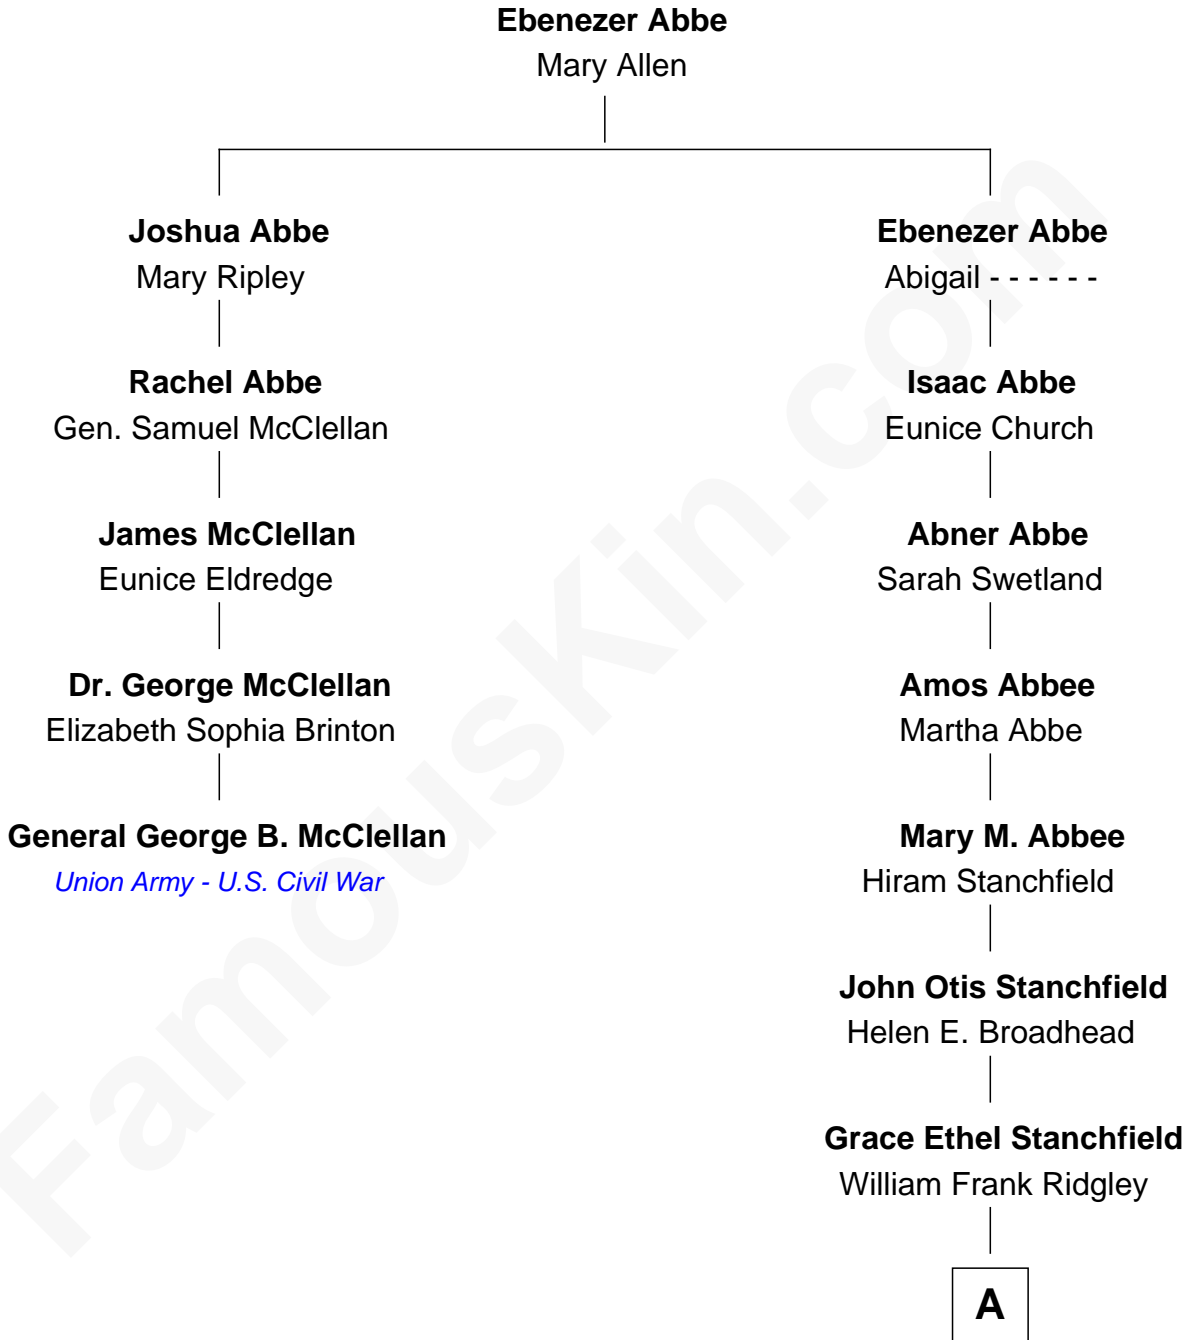

**FamousKin.com**  
**Relationship Chart of**  
**General George B. McClellan**  
*Union Army - U.S. Civil War*

4th cousin 6 times removed of

**John Stamos**  
*TV and Movie Actor*

**A**

**Ralph Frank Ridgley**

Rose Florence Money

**Eloise Florence Ridgeley**

Jake Phillips

**Loretta Donna Phillips**

William John Stamos

**John Stamos**

*TV and Movie Actor*