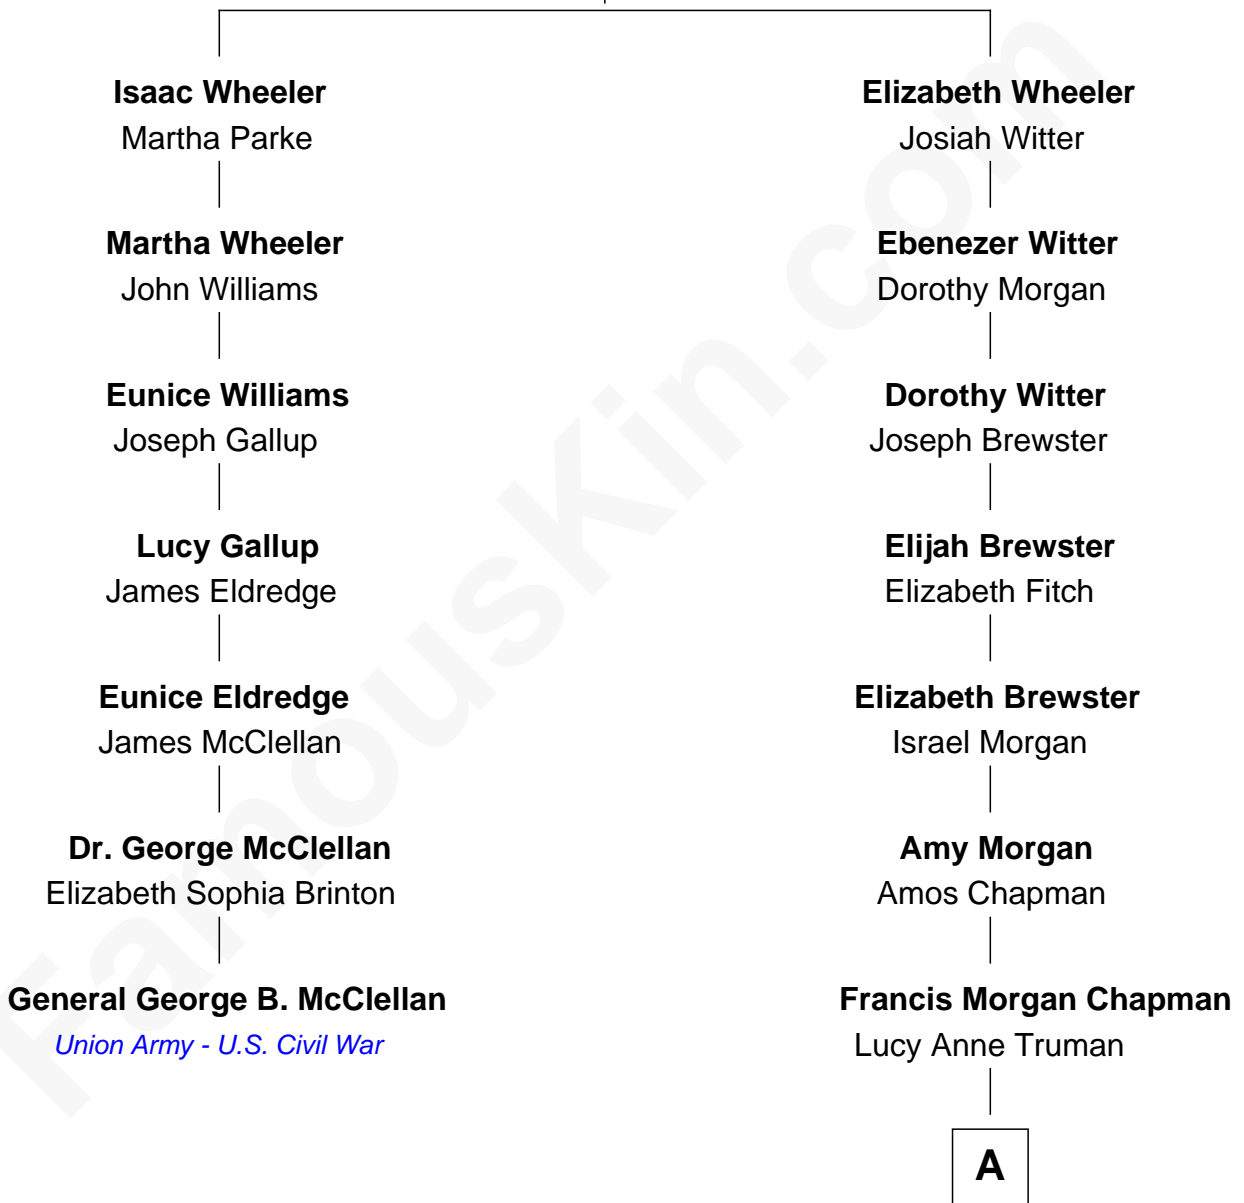

FamousKin.com
Relationship Chart of
General George B. McClellan

Union Army - U.S. Civil War

6th cousin 3 times removed of

Nelson Rockefeller

41st U.S. Vice-President

Thomas Wheeler

Mary - - - - -

A

Abby Pearce Truman Chapman

Nelson Wilmarth Aldrich

Abby Greene Aldrich

John Davison Rockefeller

Nelson Rockefeller

41st U.S. Vice-President

FamousKin.com