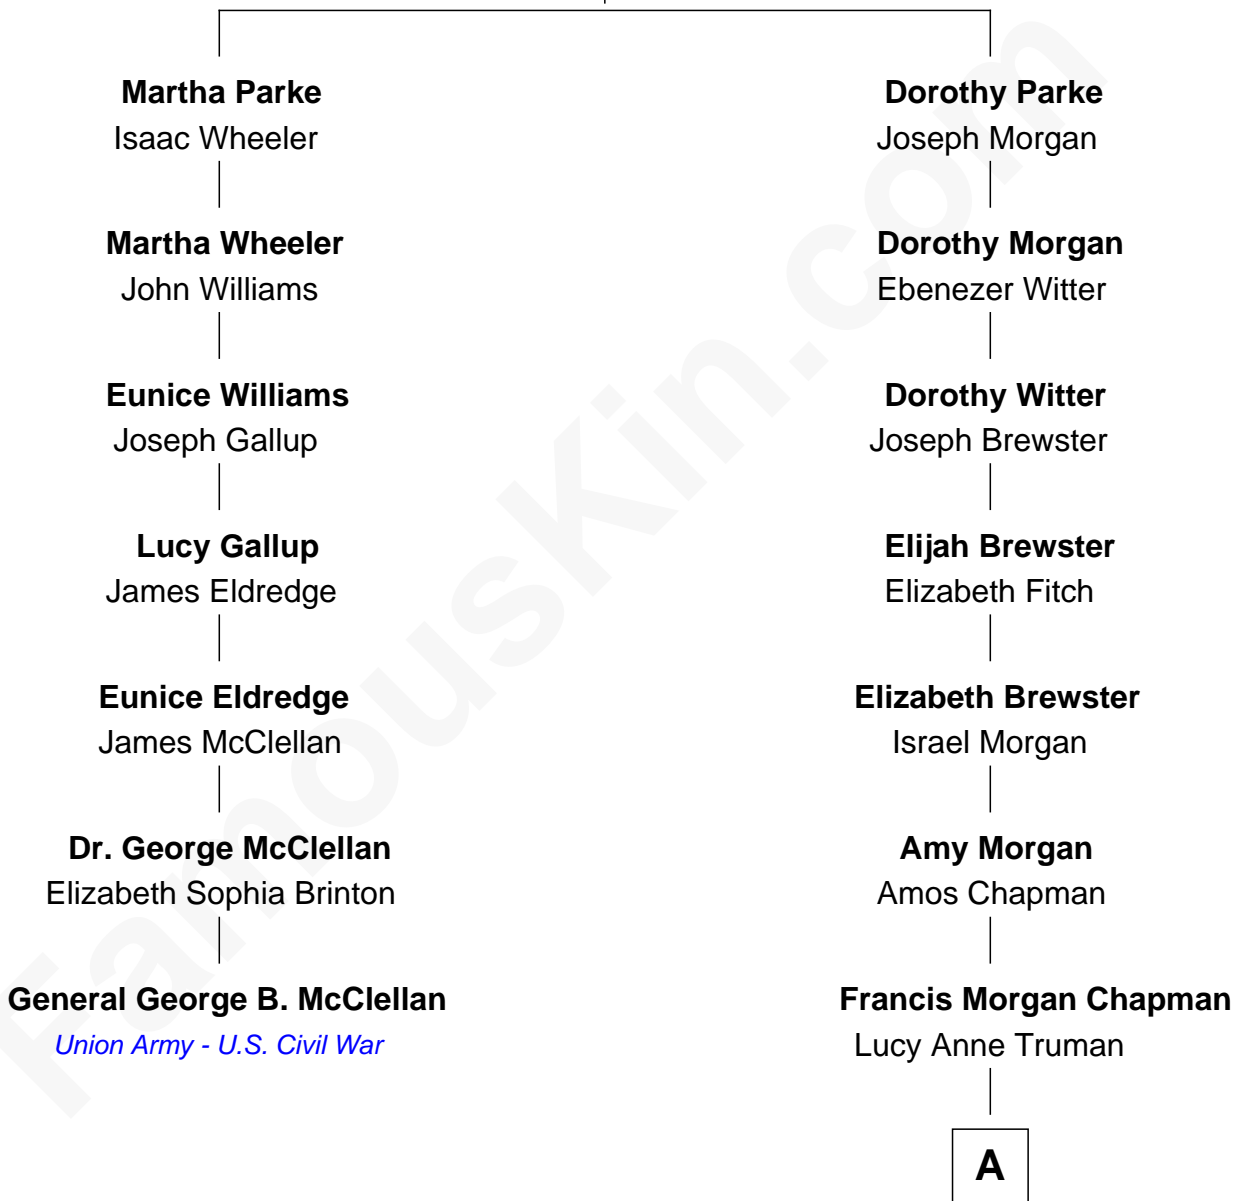

FamousKin.com
Relationship Chart of
General George B. McClellan

Union Army - U.S. Civil War

6th cousin 3 times removed of

Nelson Rockefeller

41st U.S. Vice-President

Thomas Parke
 Dorothy Thompson

A

Abby Pearce Truman Chapman

Nelson Wilmarth Aldrich

Abby Greene Aldrich

John Davison Rockefeller

Nelson Rockefeller

41st U.S. Vice-President

FamousKin.com