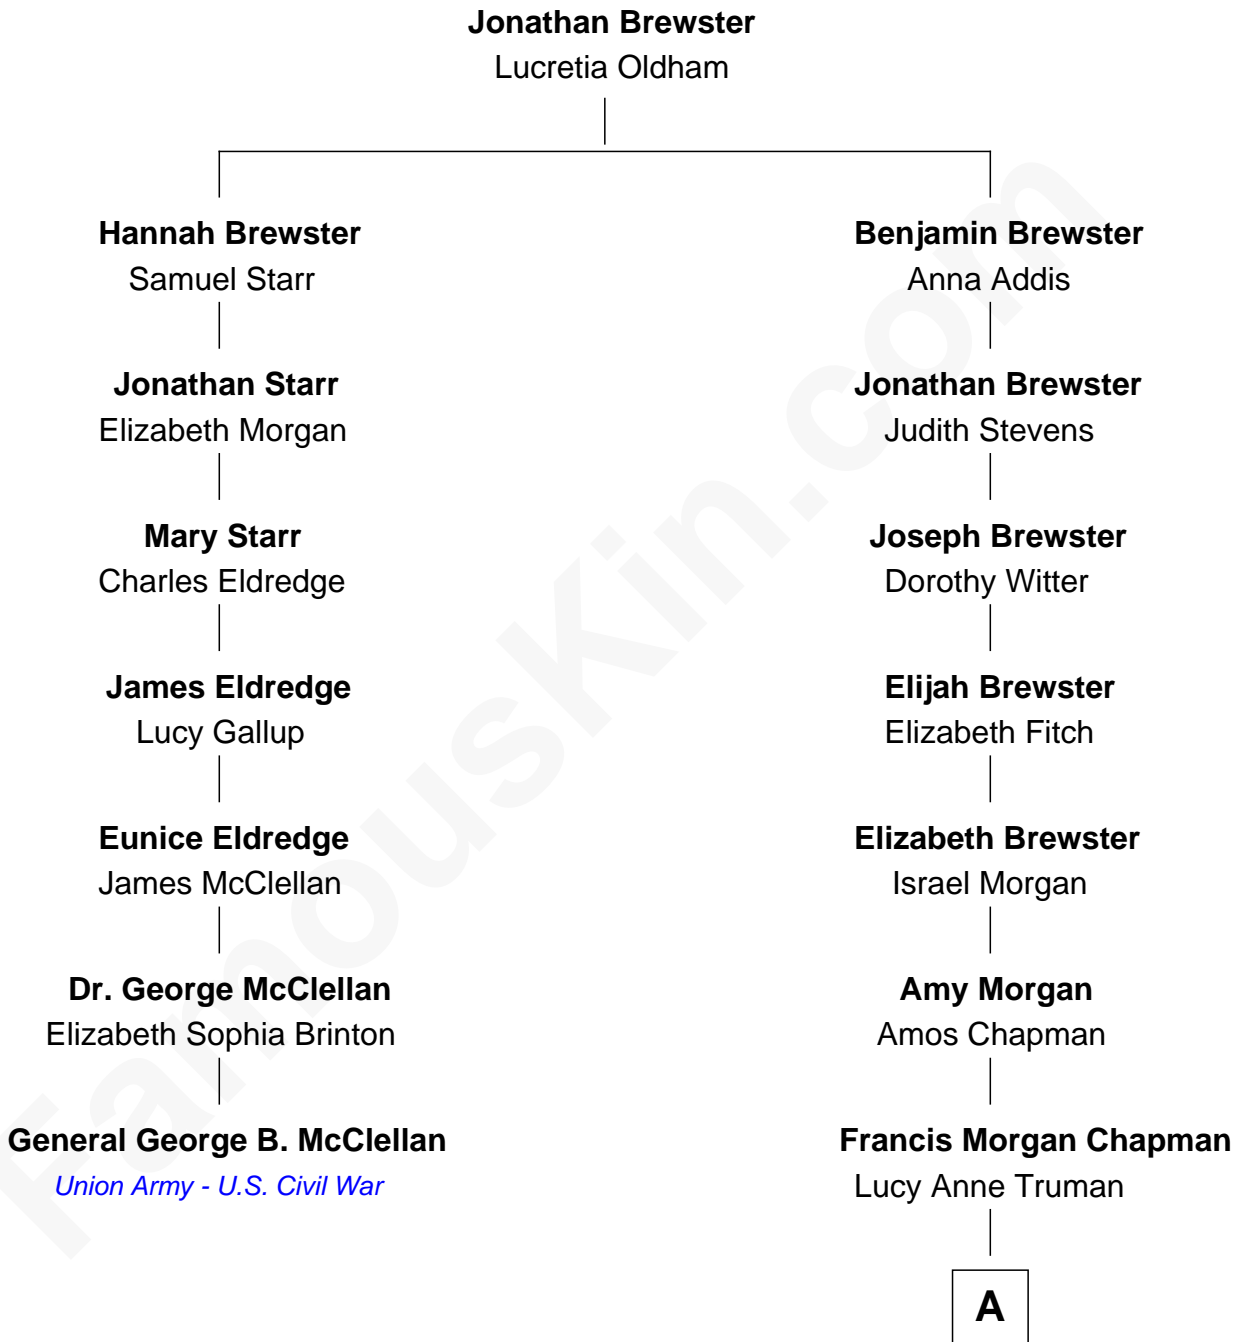

FamousKin.com
Relationship Chart of
General George B. McClellan

Union Army - U.S. Civil War

6th cousin 3 times removed of

Nelson Rockefeller

41st U.S. Vice-President

A

Abby Pearce Truman Chapman

Nelson Wilmarth Aldrich

Abby Greene Aldrich

John Davison Rockefeller

Nelson Rockefeller

41st U.S. Vice-President

FamousKin.com