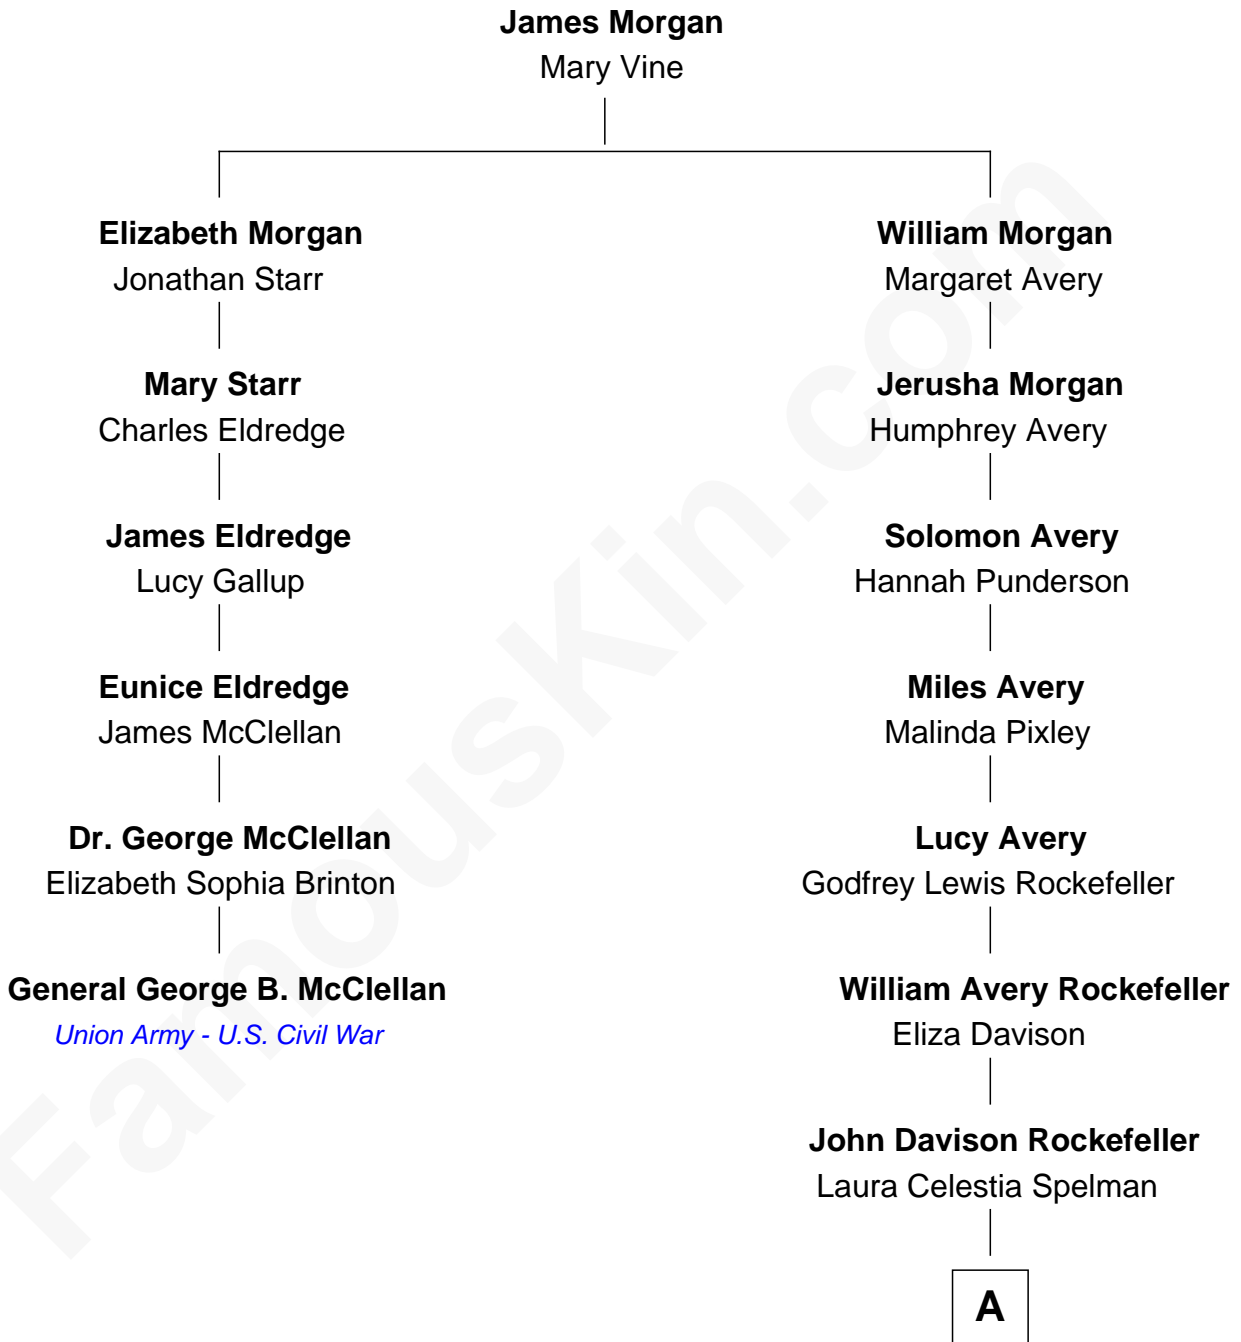

FamousKin.com
Relationship Chart of
General George B. McClellan
Union Army - U.S. Civil War

5th cousin 3 times removed of

Nelson Rockefeller
41st U.S. Vice-President

A

John Davison Rockefeller

Abby Greene Aldrich

Nelson Rockefeller

41st U.S. Vice-President

FamousKin.com