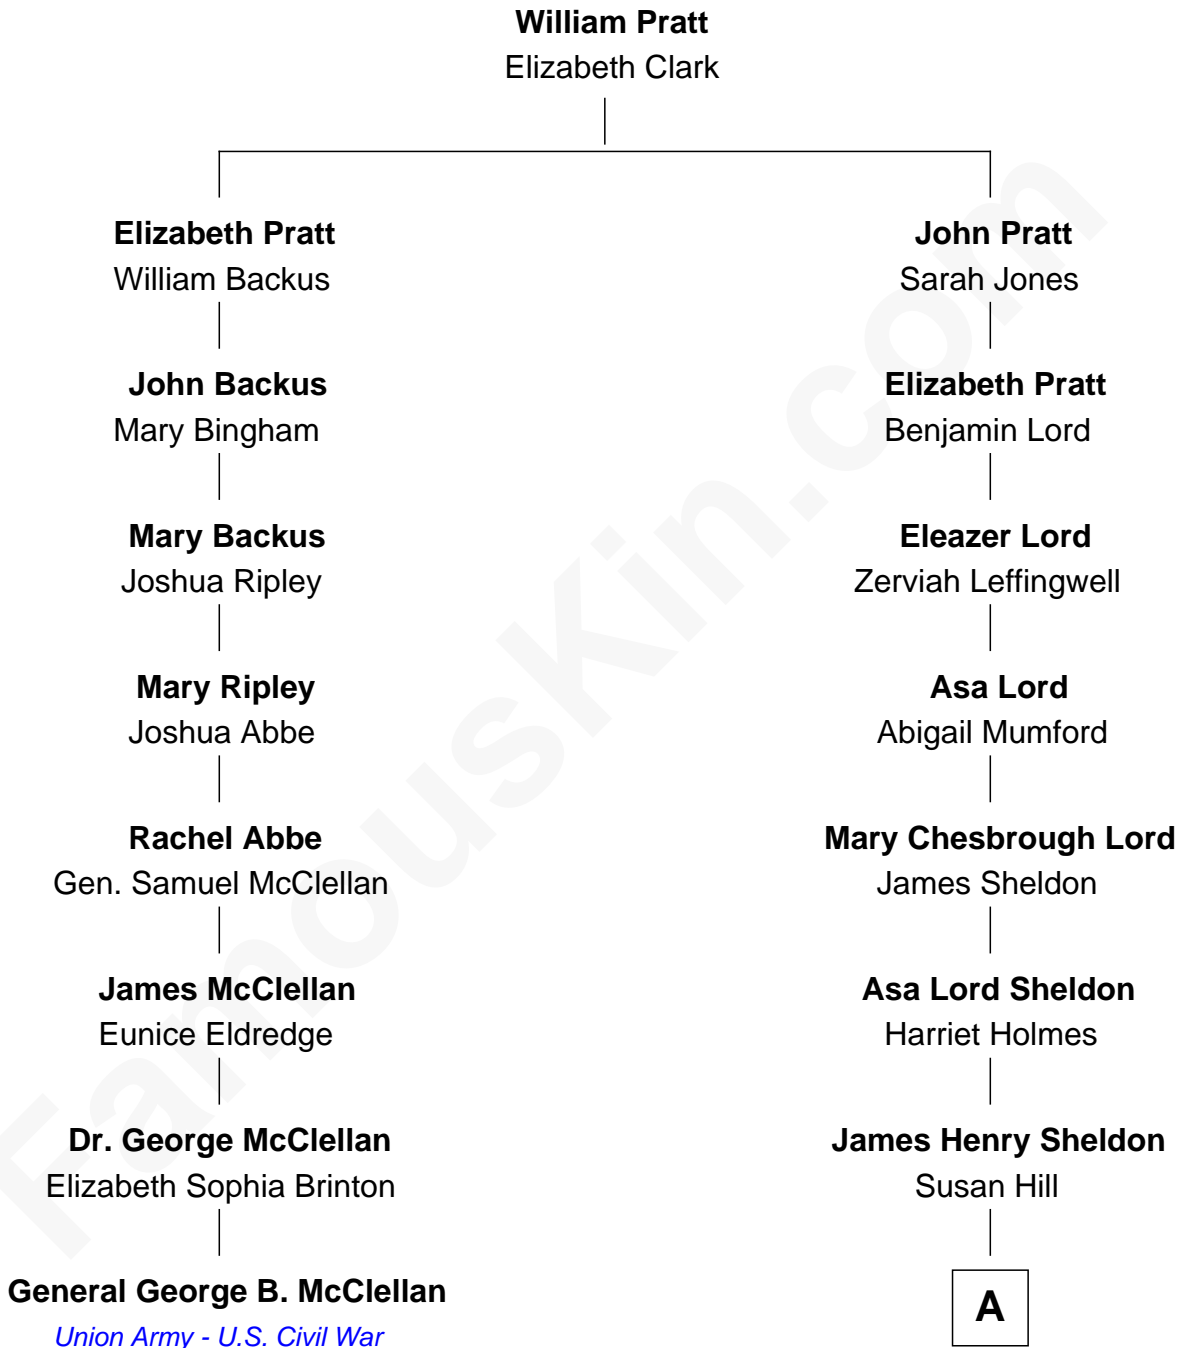

FamousKin.com
Relationship Chart of
General George B. McClellan
Union Army - U.S. Civil War

7th cousin 2 times removed of
Mamie (Doud) Eisenhower
First Lady of President Dwight Eisenhower

A

—
Mary Cornelia Sheldon

Royal Houghton Doud

—
John Sheldon Doud

Elivera Mathilda Carlson

—
Mamie (Doud) Eisenhower

First Lady of Dwight Eisenhower

FamousKin.com