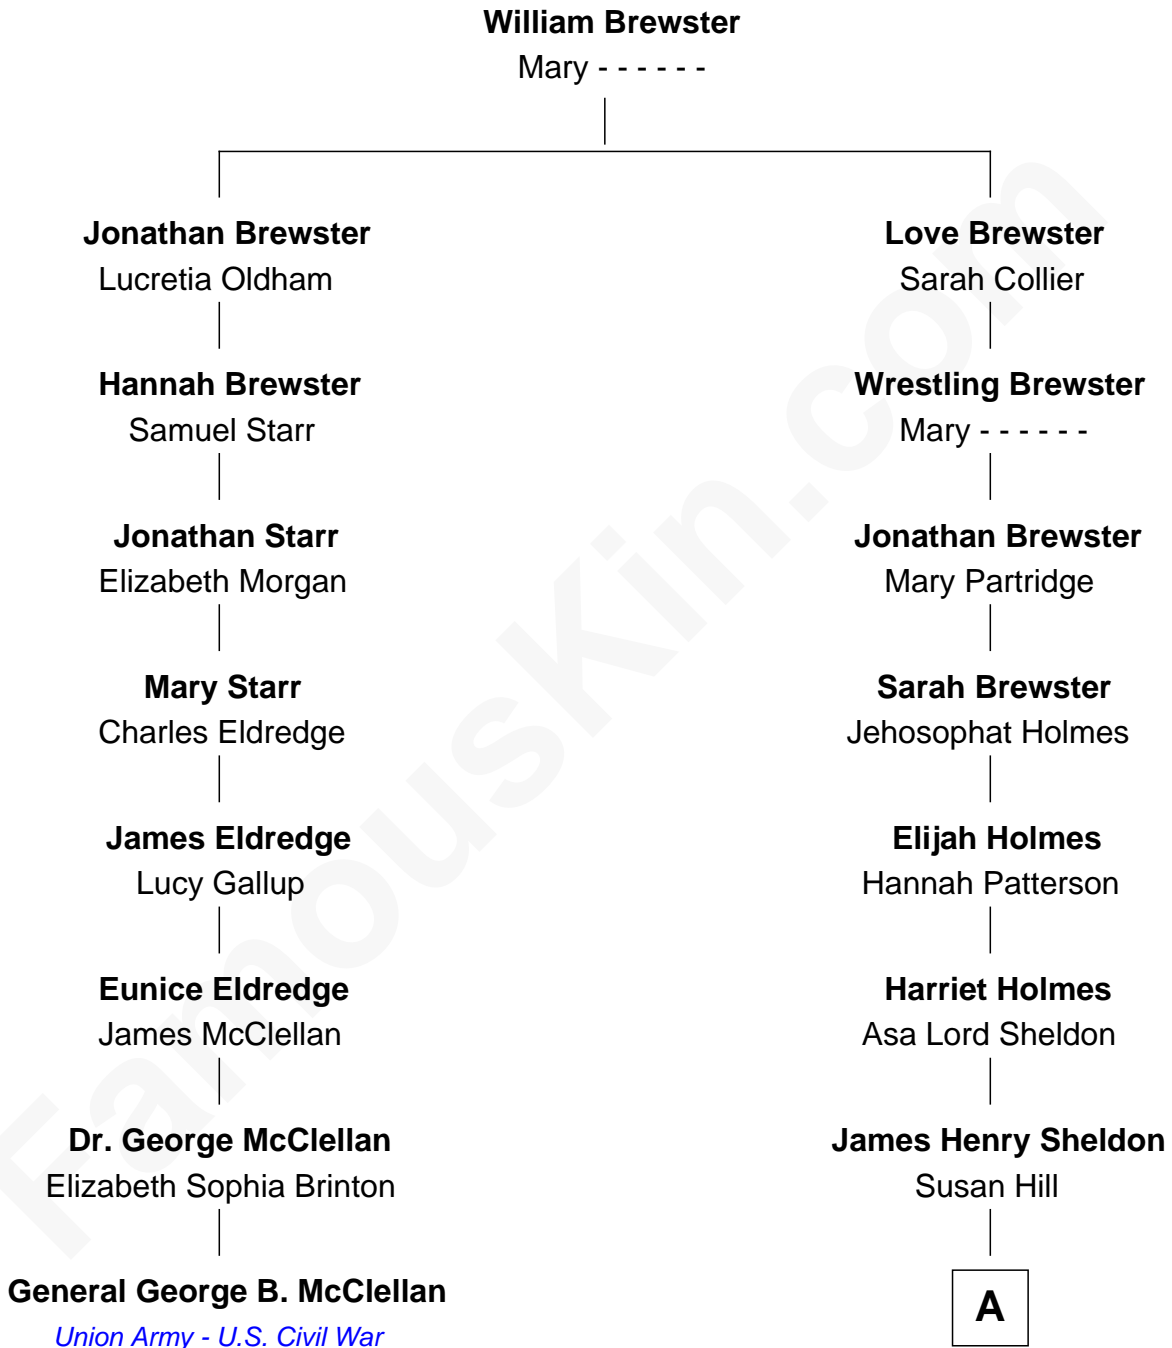

FamousKin.com
Relationship Chart of
General George B. McClellan

Union Army - U.S. Civil War

7th cousin 2 times removed of

Mamie (Doud) Eisenhower

First Lady of President Dwight Eisenhower

A

—
Mary Cornelia Sheldon

Royal Houghton Doud

—
John Sheldon Doud

Elivera Mathilda Carlson

—
Mamie (Doud) Eisenhower

First Lady of Dwight Eisenhower

FamousKin.com