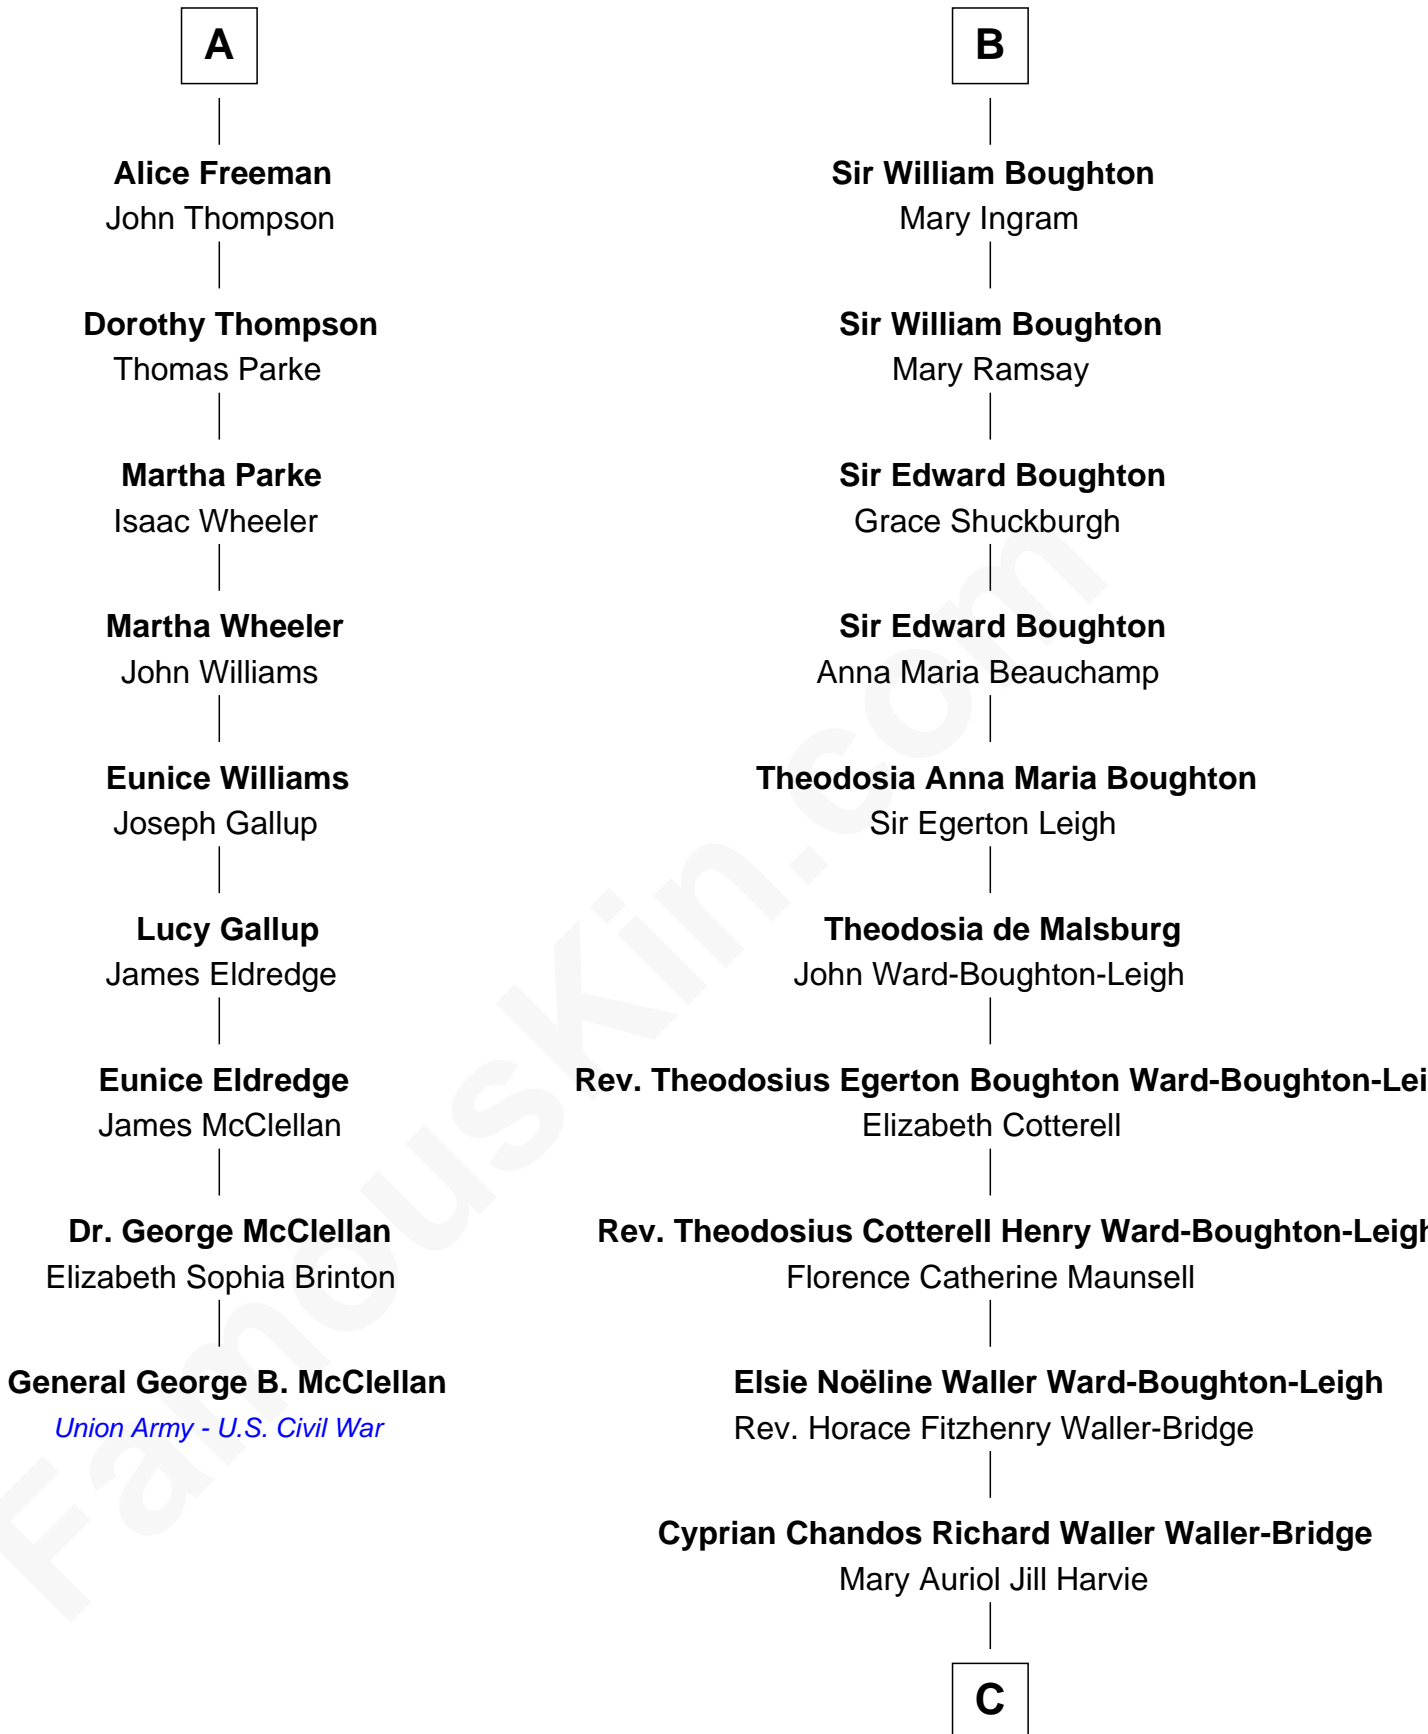

FamousKin.com
Relationship Chart of
General George B. McClellan
Union Army - U.S. Civil War

15th cousin 3 times removed of
Phoebe Waller-Bridge
Theatre, TV and Movie Actress

C

Michael Cyprian Waller-Bridge

Teresa Mary Clerke

Phoebe Waller-Bridge

Theatre, TV and Movie Actress

FamousKin.com