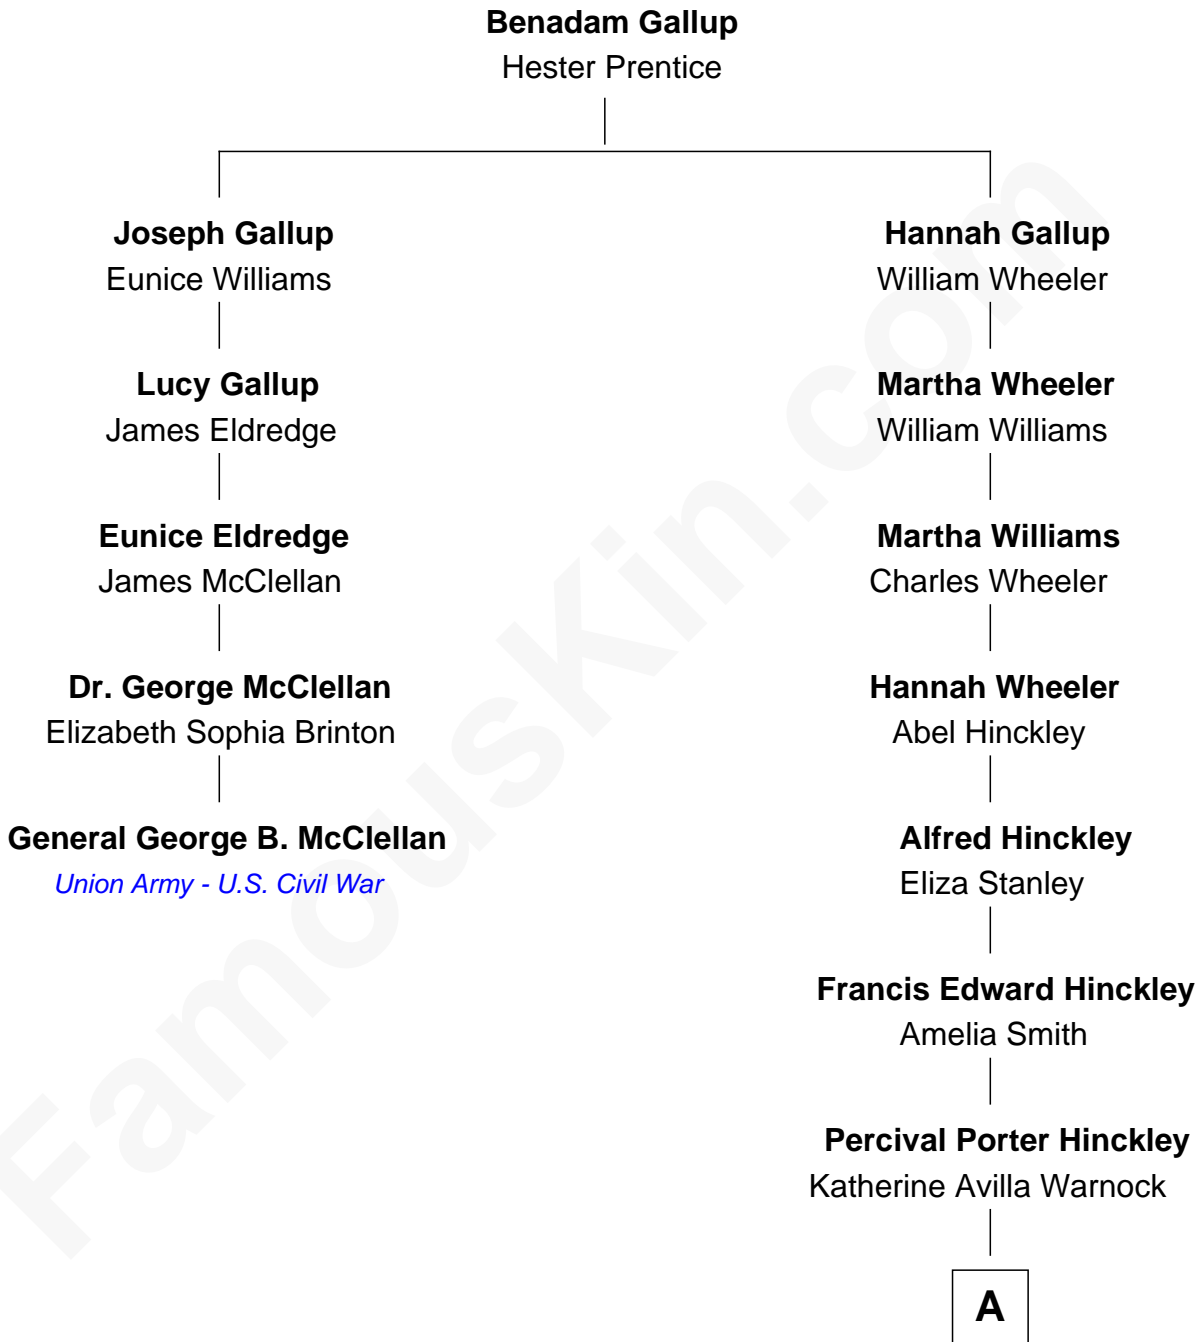

FamousKin.com

Relationship Chart of General George B. McClellan

Union Army - U.S. Civil War

4th cousin 4 times removed of

John Hinckley, Jr.

Shot President Ronald Reagan

A

|
John Warnock Hinckley

Jo Ann Moore

|
John Hinckley, Jr.

Shot President Ronald Reagan

FamousKin.com