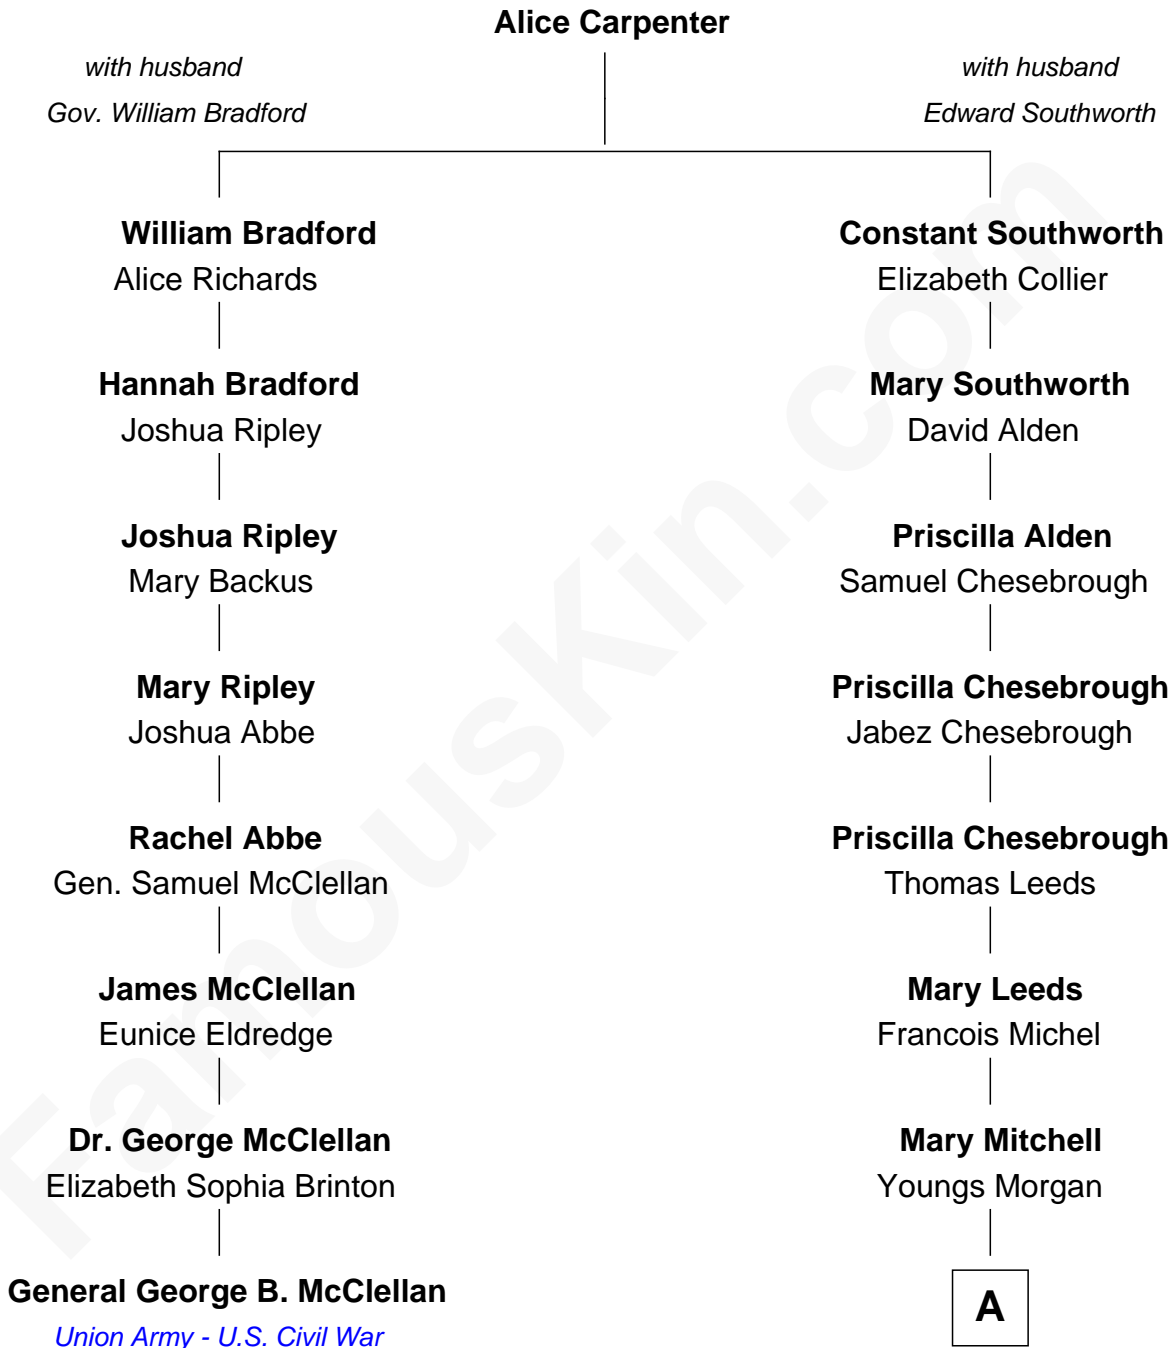

FamousKin.com

Relationship Chart of General George B. McClellan

Union Army - U.S. Civil War

7th cousin 1 time removed of

William Sprague

27th Governor of Rhode Island

A

|
Fanny Morgan
Amasa Sprague

|
William Sprague
27th Governor of Rhode Island

FamousKin.com