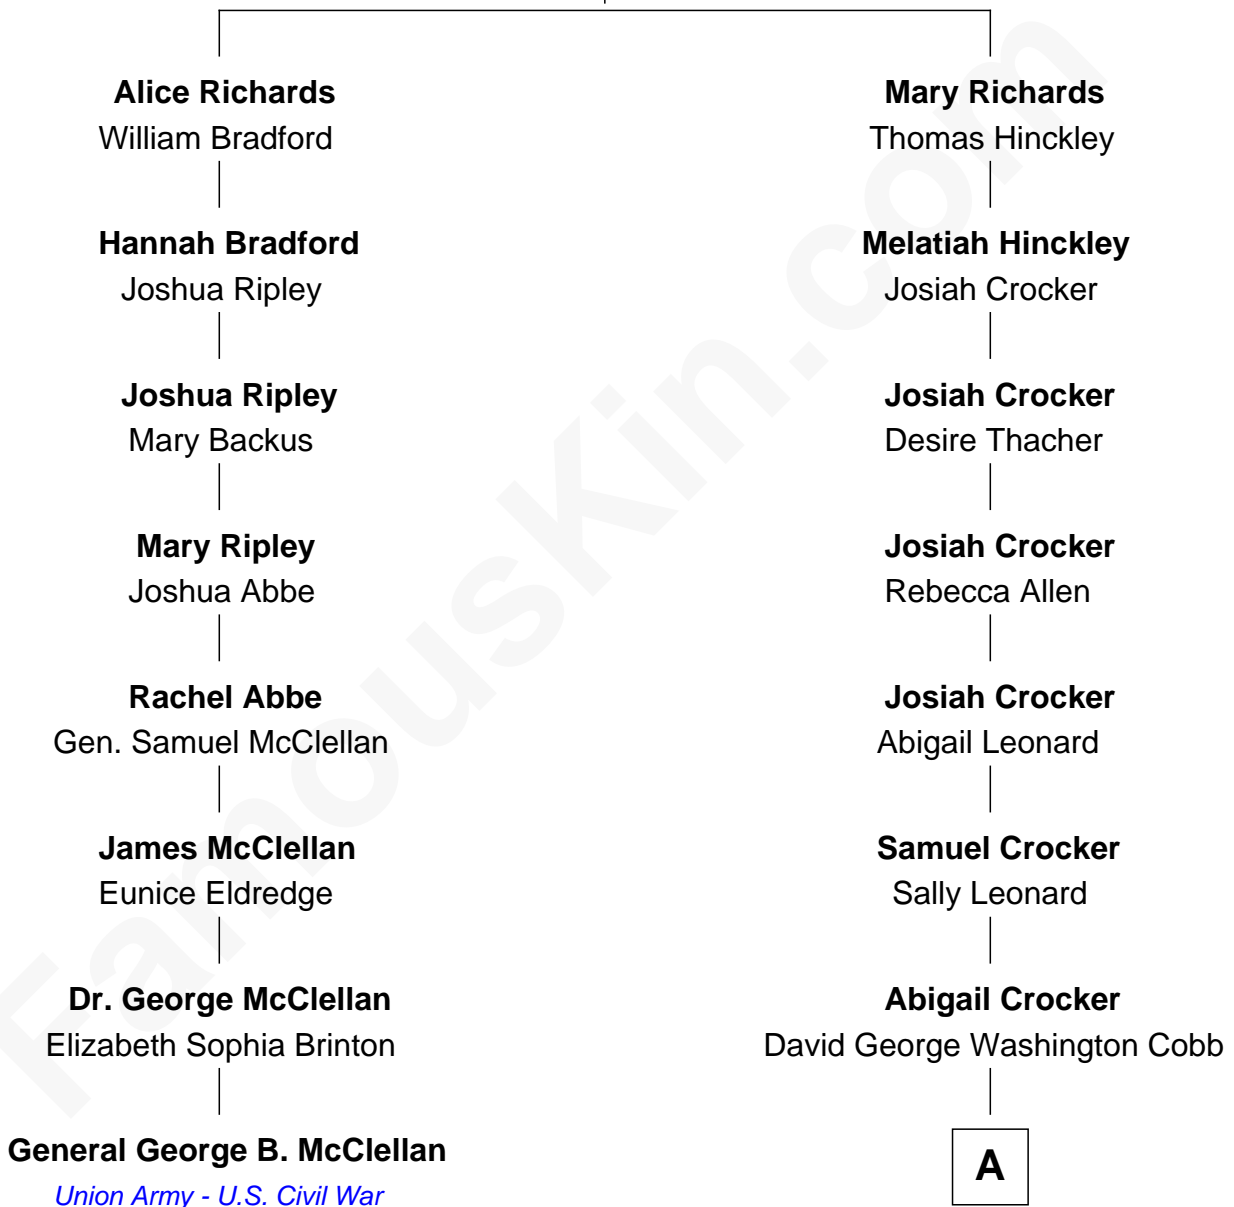

**FamousKin.com**  
**Relationship Chart of**  
**General George B. McClellan**

*Union Army - U.S. Civil War*

7th cousin 1 time removed of

**Curtis Guild**

*43rd Governor of Massachusetts*

**Thomas Richards**

Welthian - - - - -

**A**

—  
**Sarah Crocker Cobb**

Curtis Guild

—  
**Curtis Guild**

*43rd Governor of Massachusetts*

FamousKin.com