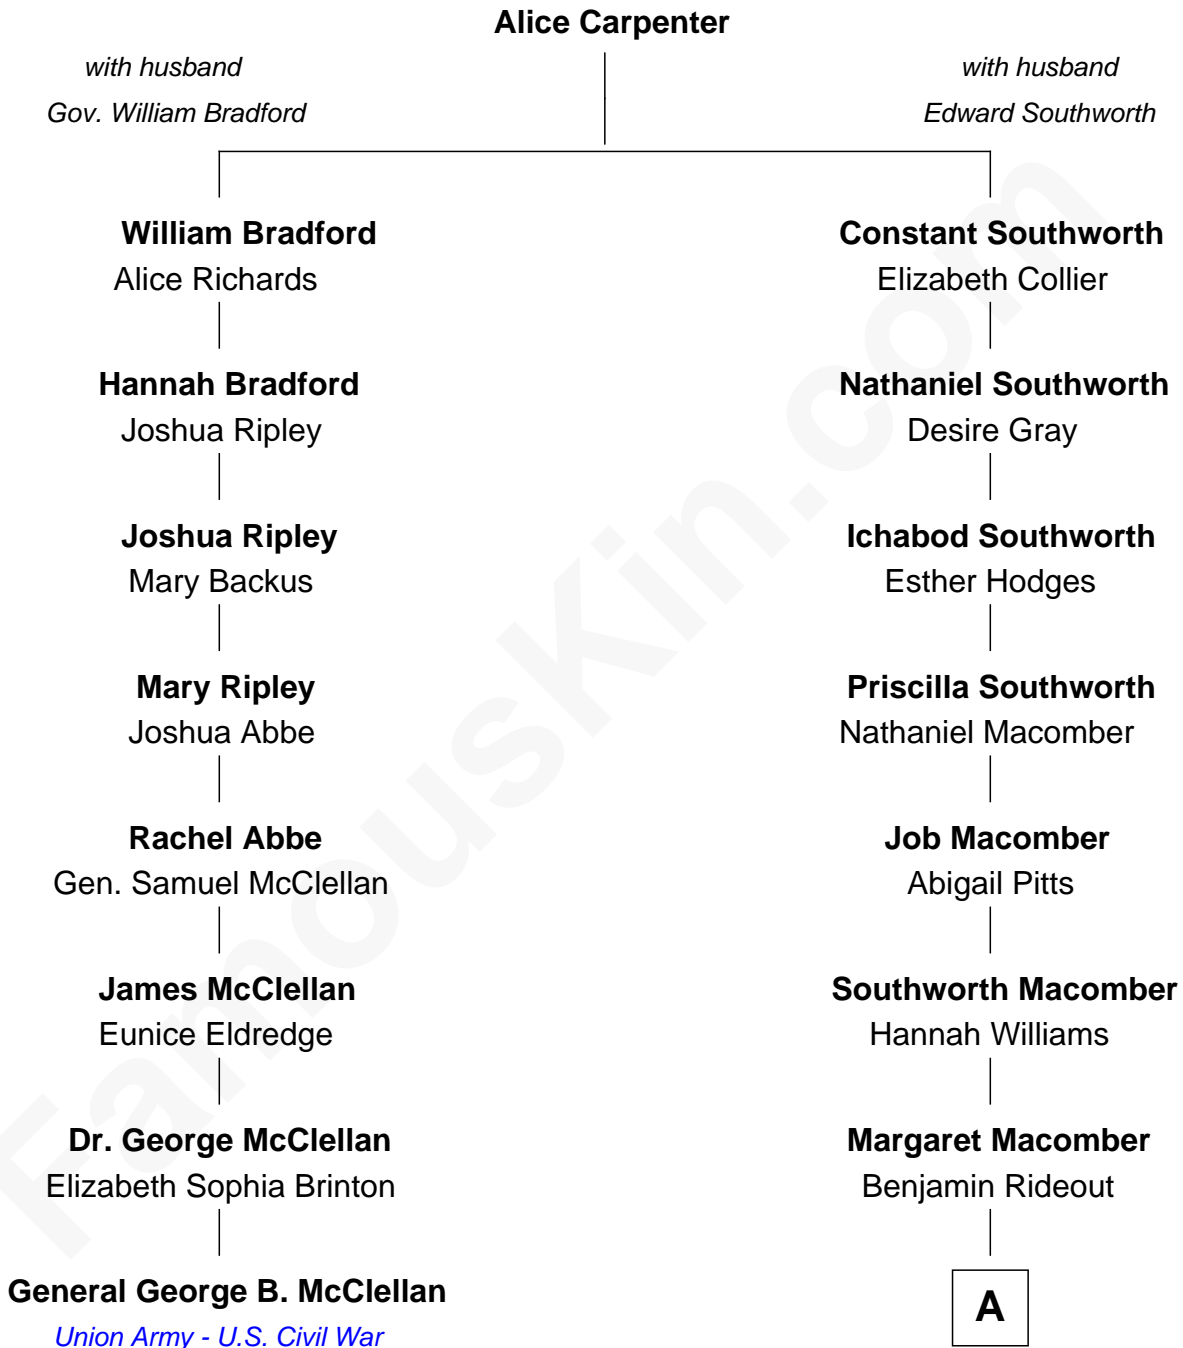

FamousKin.com
Relationship Chart of
General George B. McClellan
Union Army - U.S. Civil War

7th cousin 4 times removed of

Margot Kidder
TV and Movie Actress

A

—
Margaret Rideout

Justus Greeley

—
Margaret Q. Greeley

Dr. David Powell

—
Margaret Powell

Sidney Jesse Kidder

—
Kendall Kidder

Jocelyn Mary Wilson

—
Margot Kidder

TV and Movie Actress

FamousKin.com