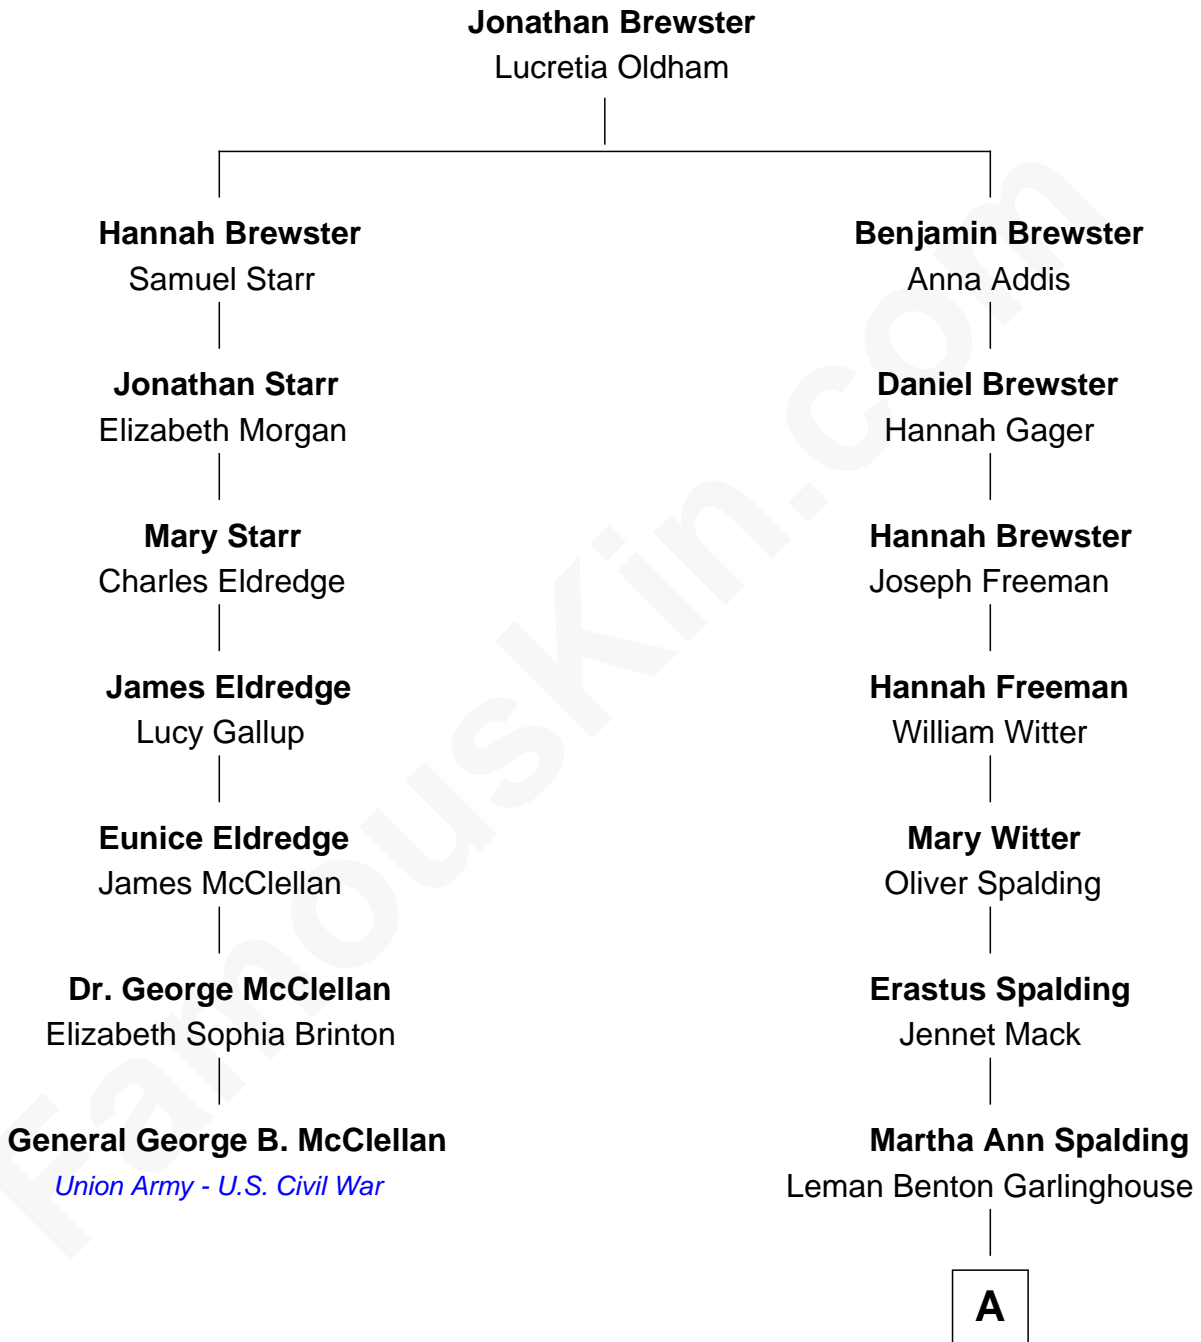

**FamousKin.com**  
**Relationship Chart of**  
**General George B. McClellan**  
*Union Army - U.S. Civil War*

6th cousin 3 times removed of  
**Katharine Hepburn**  
*Movie Actress*

**A**

—  
**Caroline Garlinghouse**  
Alfred Augustus Houghton

—  
**Katharine Martha Houghton**  
Thomas Norval Hepburn

—  
**Katharine Hepburn**  
*Movie Actress*

FamousKin.com