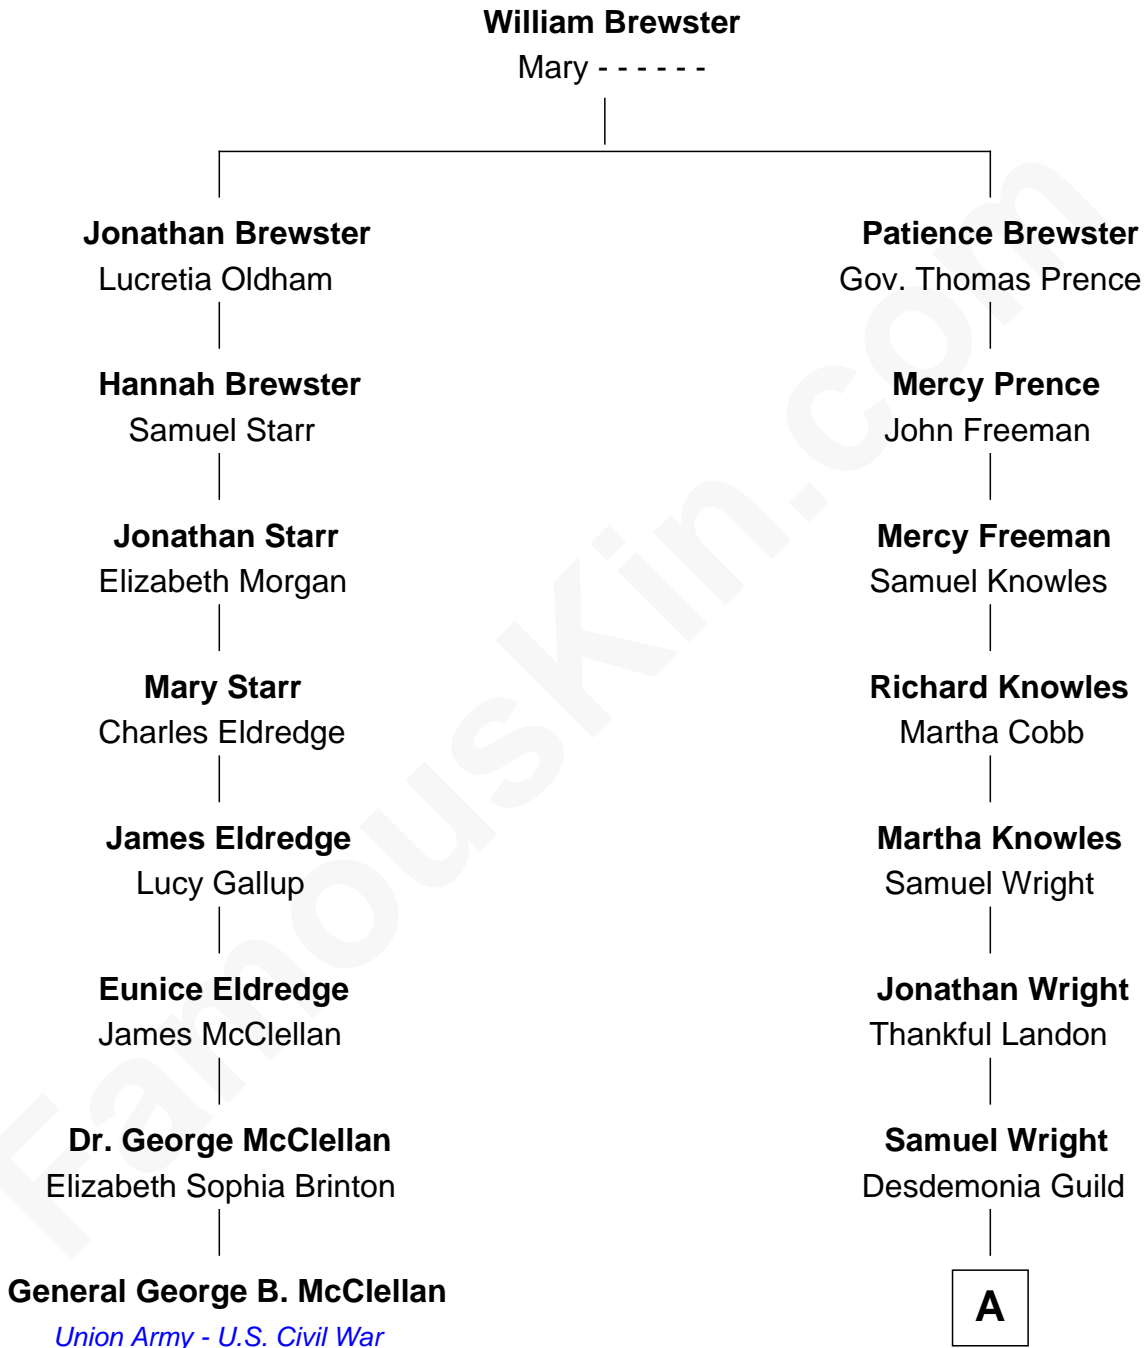

FamousKin.com
Relationship Chart of
General George B. McClellan
Union Army - U.S. Civil War

7th cousin 6 times removed of

Thomas Sadoski
Stage, TV and Movie Actor

A

—
Mary Ann Wright
Beecher Perkins

—
Harley P. Perkins
Carrie A. Morgan

—
Alice Perkins
David Strong

—
Eunice Strong
Axel Albert Gustafson

—
Ruth E. Gustafson
Waldmyr John Sadoski

—
Mark C. Sadoski
Carol A. Bove

—
Thomas Sadoski
Stage, TV and Movie Actor