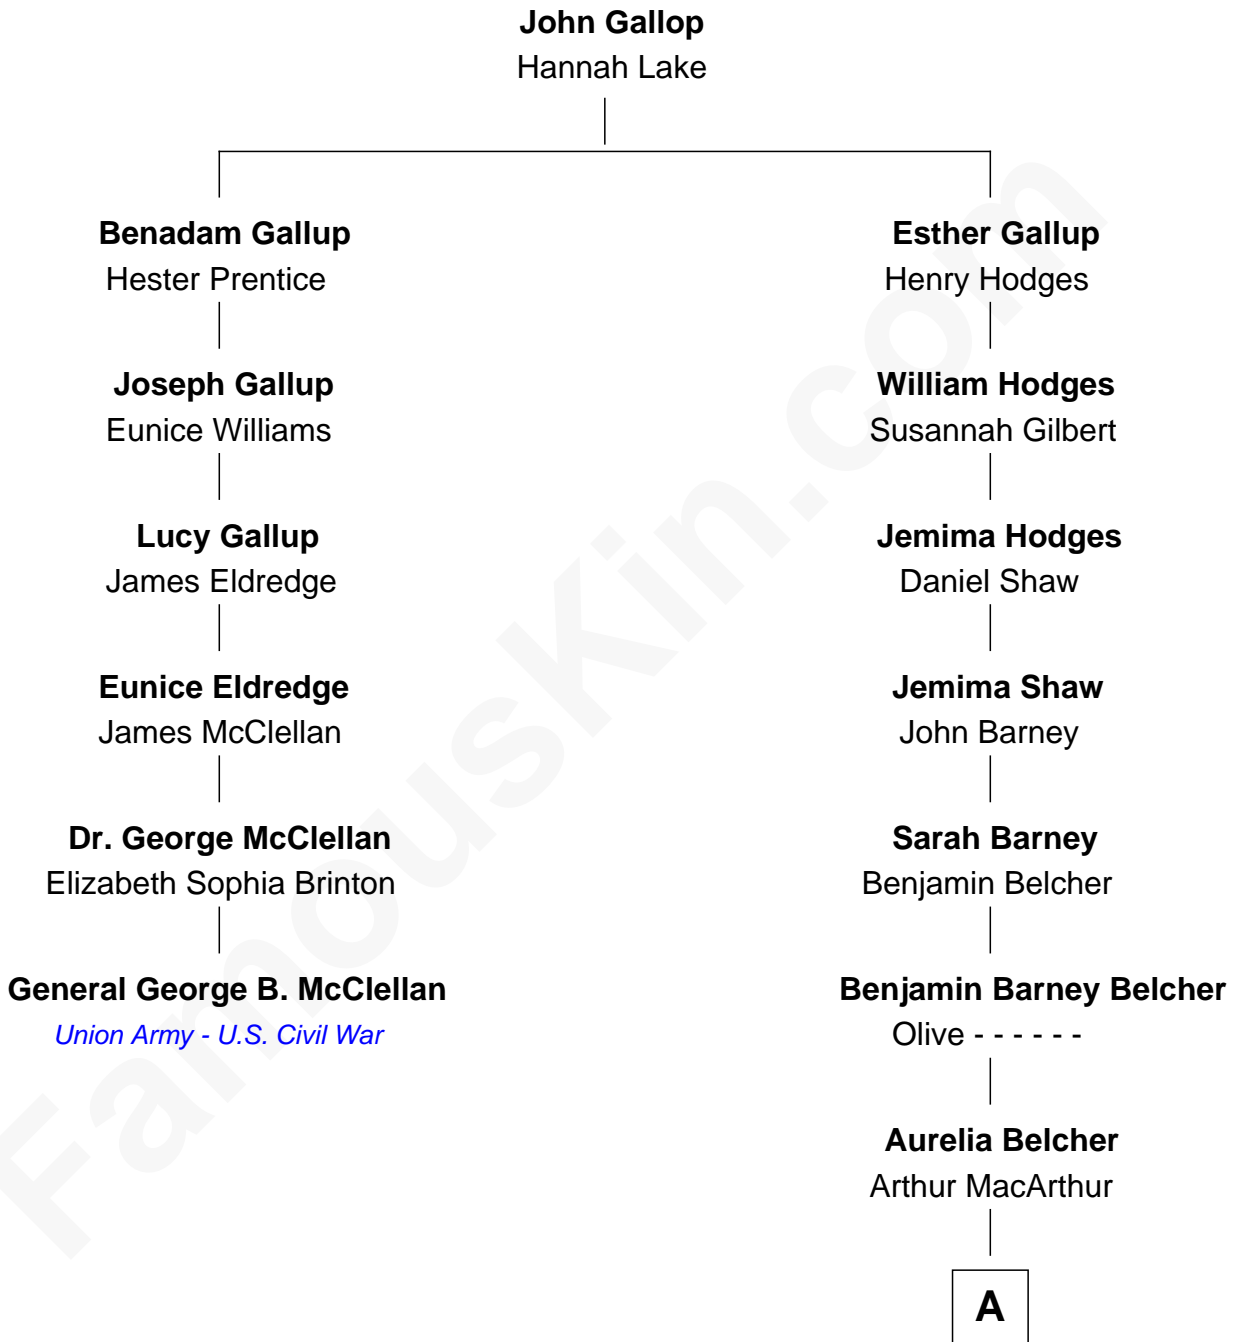

FamousKin.com
Relationship Chart of
General George B. McClellan
Union Army - U.S. Civil War

5th cousin 3 times removed of
General Douglas MacArthur
U.S. Army - World War II

A

Gen. Arthur MacArthur

Mary Pinckney Hardy

General Douglas MacArthur

U.S. Army - World War II

FamousKin.com