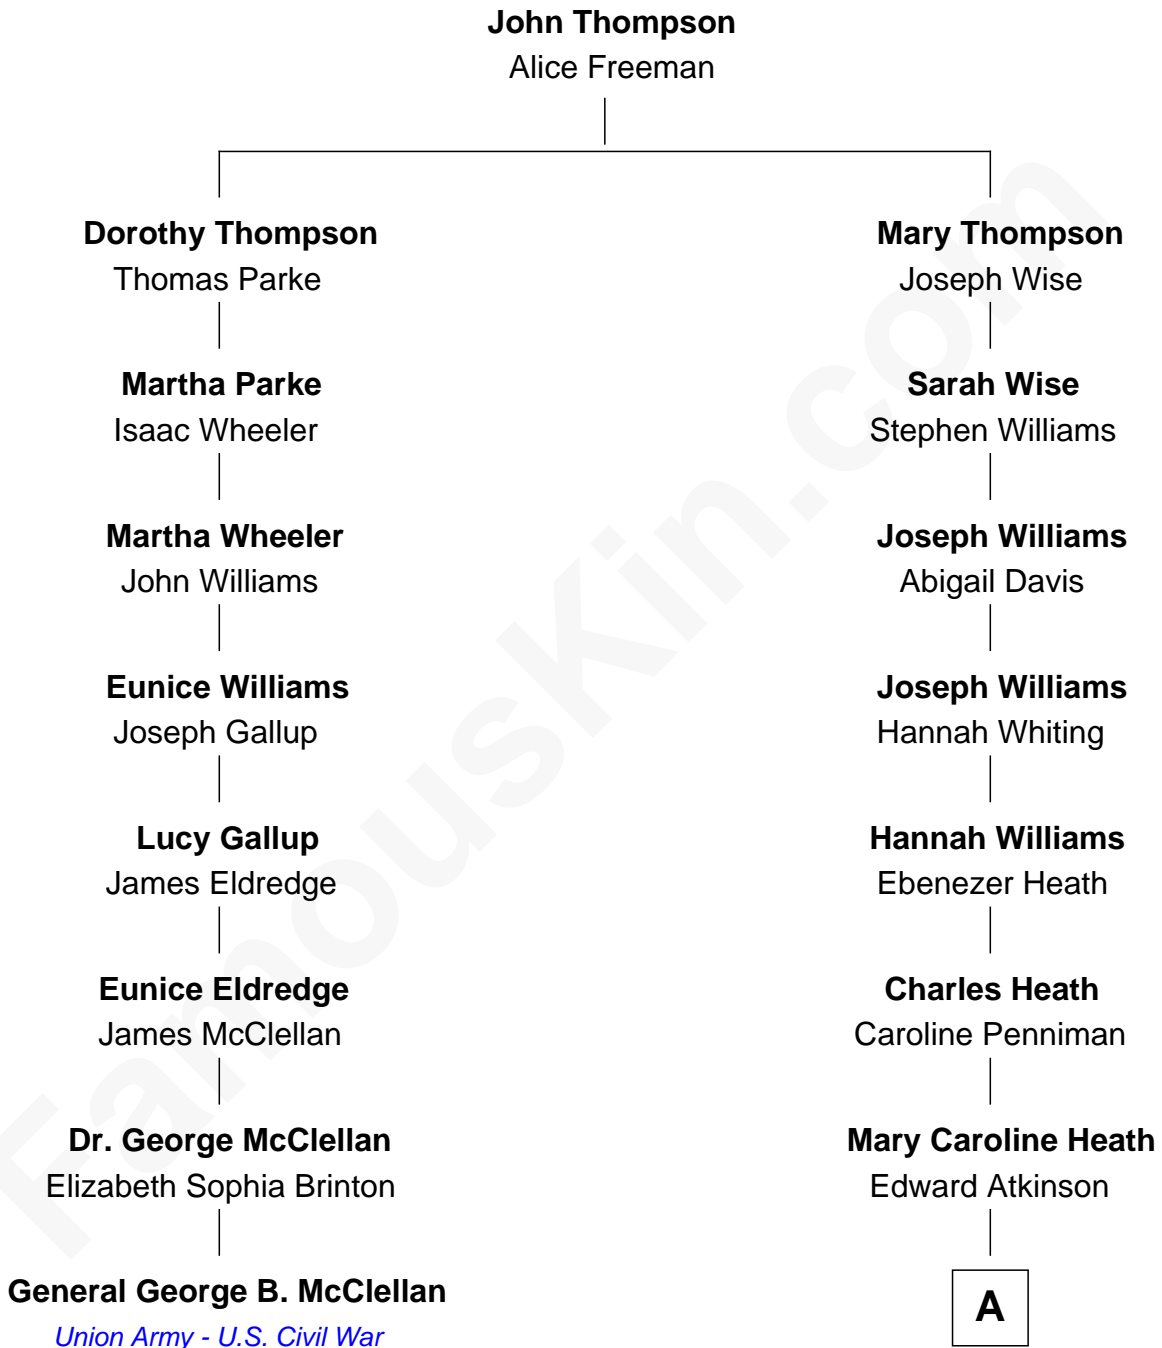

FamousKin.com
Relationship Chart of
General George B. McClellan
Union Army - U.S. Civil War

7th cousin 2 times removed of

Sam Waterston
Stage, TV and Movie Actor

A

Robert Whitman Atkinson

Ellizabeth Bispham Page

Alice Tucker Atkinson

George Chychele Waterston

Sam Waterston

Stage, TV and Movie Actor

FamousKin.com