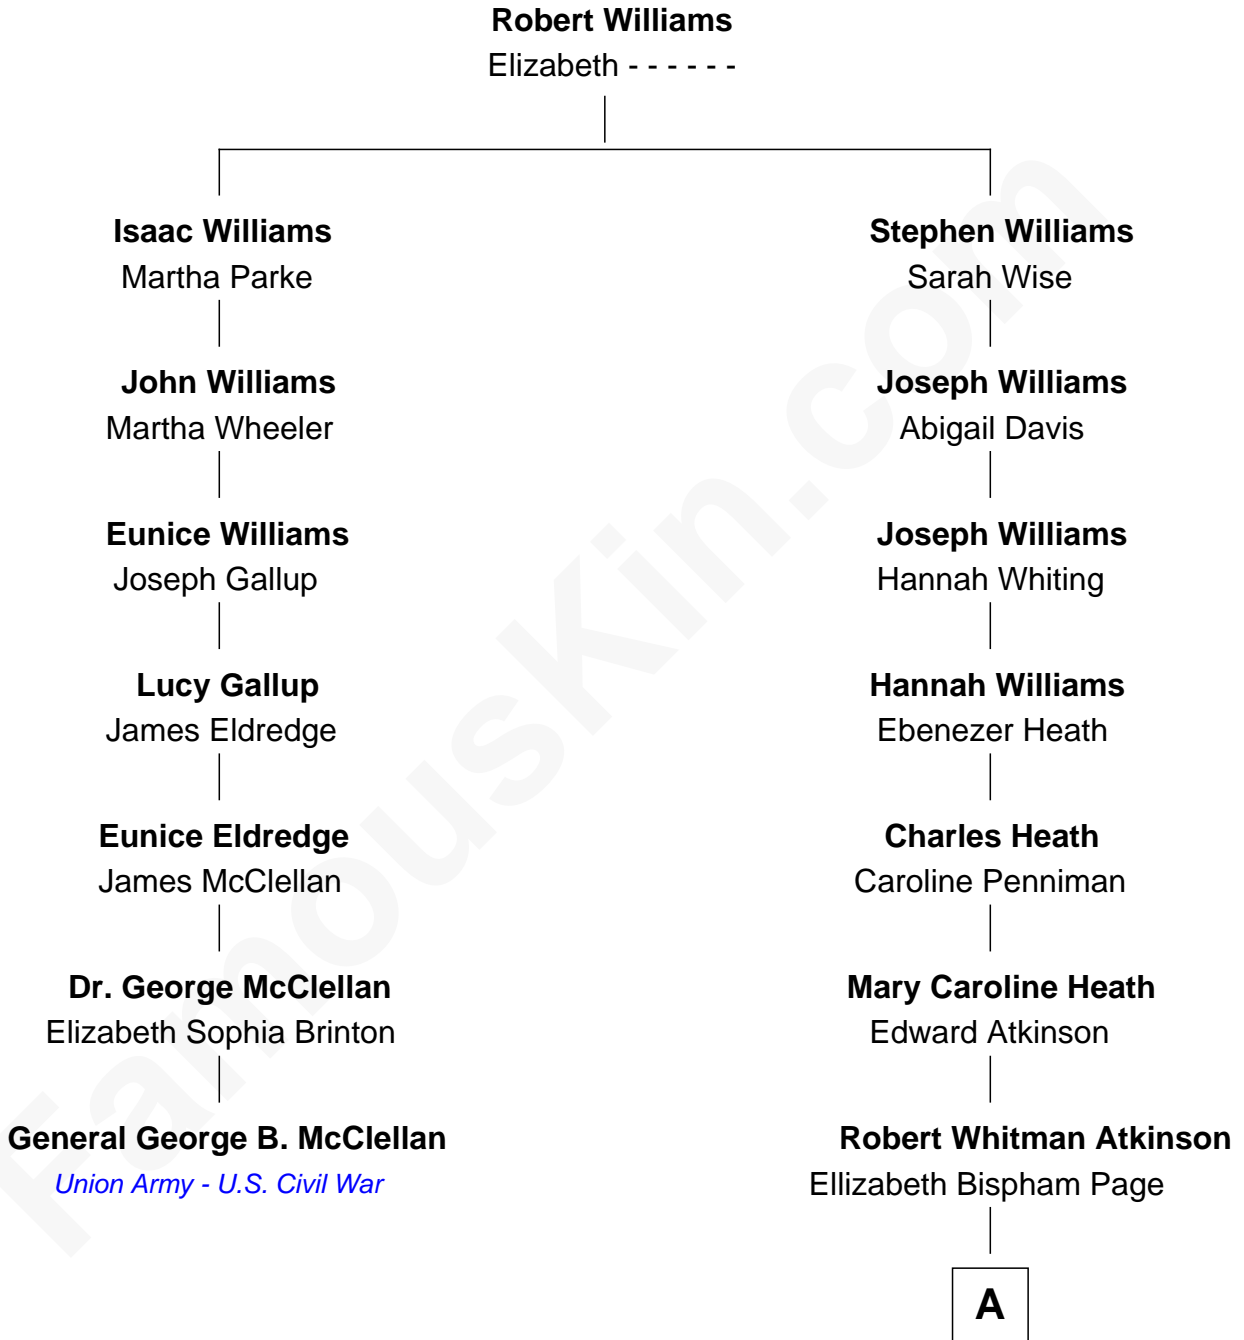

FamousKin.com
Relationship Chart of
General George B. McClellan

Union Army - U.S. Civil War

6th cousin 2 times removed of

Sam Waterston

Stage, TV and Movie Actor

A

Alice Tucker Atkinson
George Chychele Waterston

Sam Waterston
Stage, TV and Movie Actor

FamousKin.com