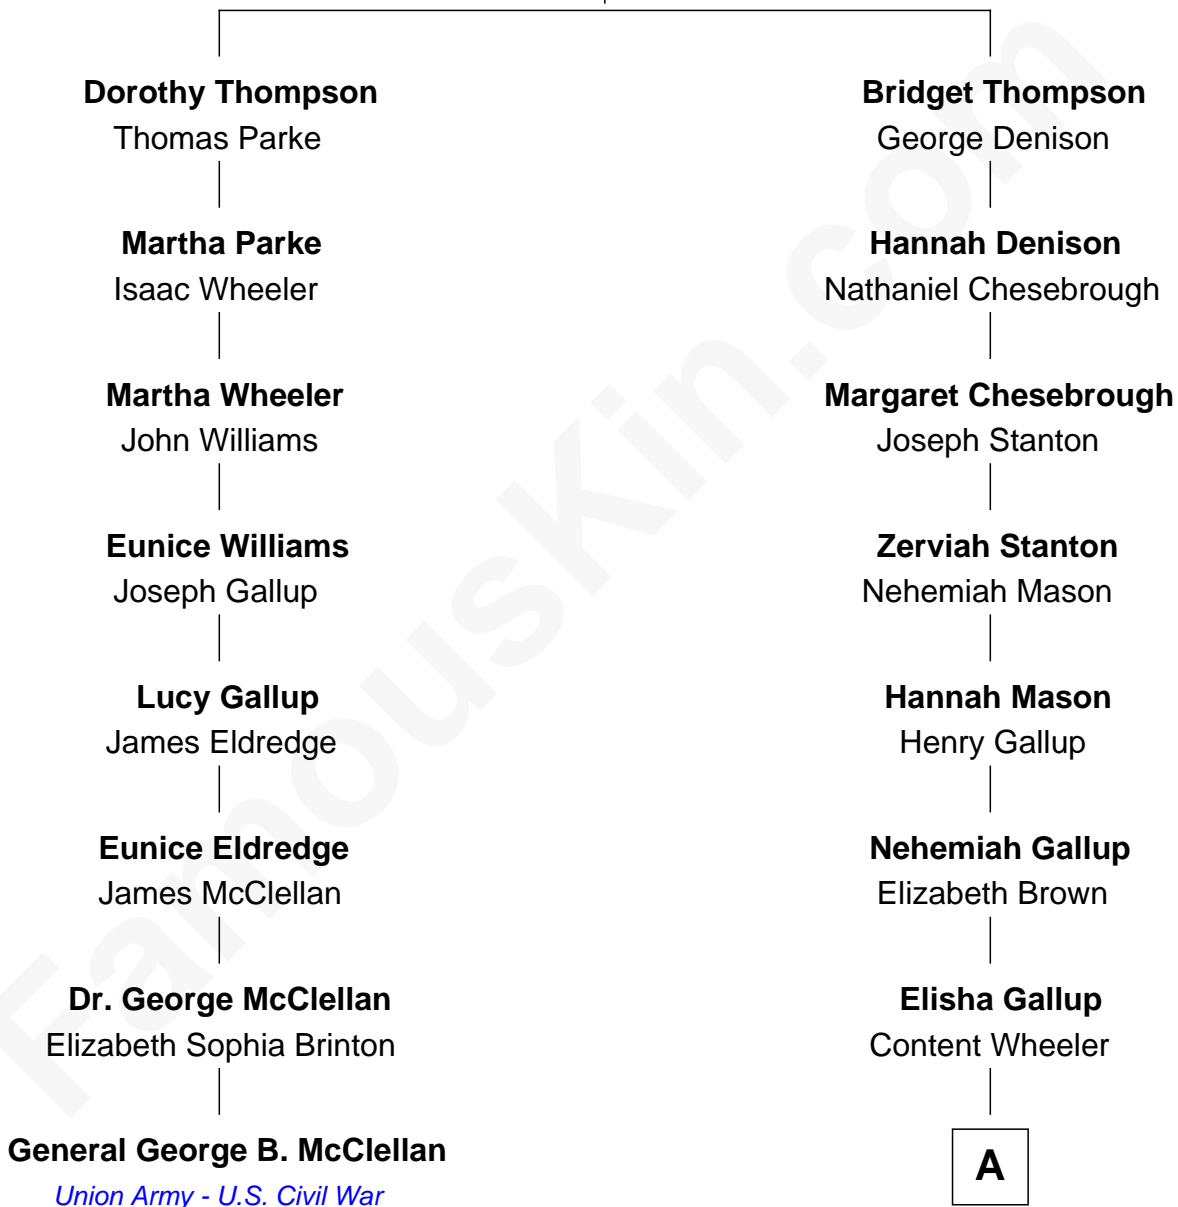

FamousKin.com
Relationship Chart of
General George B. McClellan
Union Army - U.S. Civil War

7th cousin 5 times removed of

Timothy Hutton
TV and Movie Actor

John Thompson
 Alice Freeman

A

—
Almira L. Gallup