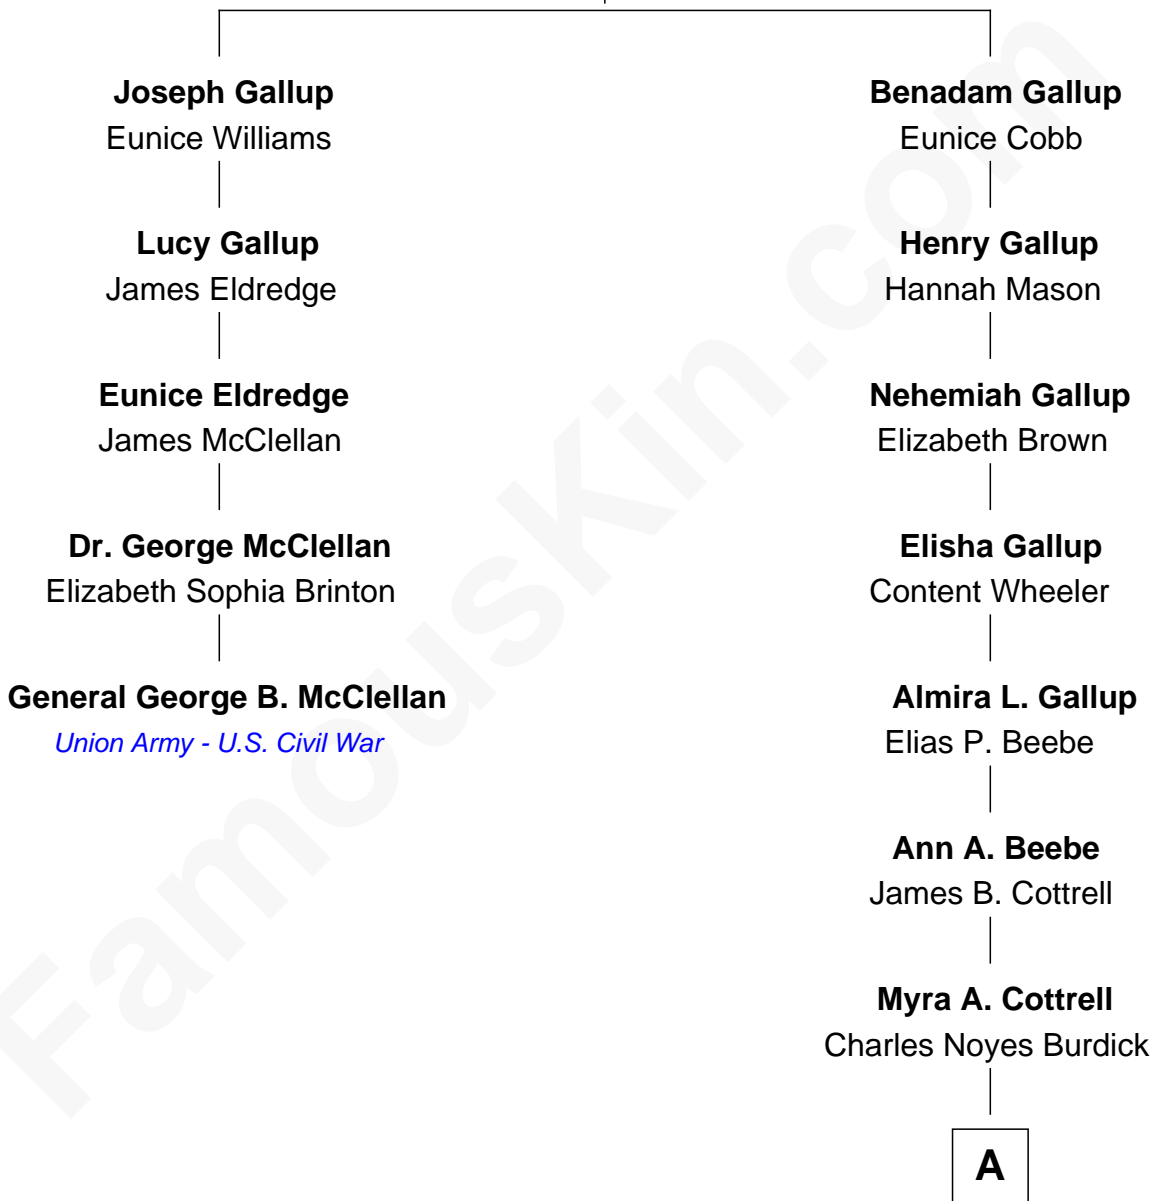

FamousKin.com
Relationship Chart of
General George B. McClellan
Union Army - U.S. Civil War

4th cousin 5 times removed of

Timothy Hutton
TV and Movie Actor

Benadam Gallup
 Hester Prentice

A

Helen Noyes Burdick
Arthur Barnard Poole

Maryline Barnard Poole
Dana James Hutton

Timothy Hutton
TV and Movie Actor

FamousKin.com