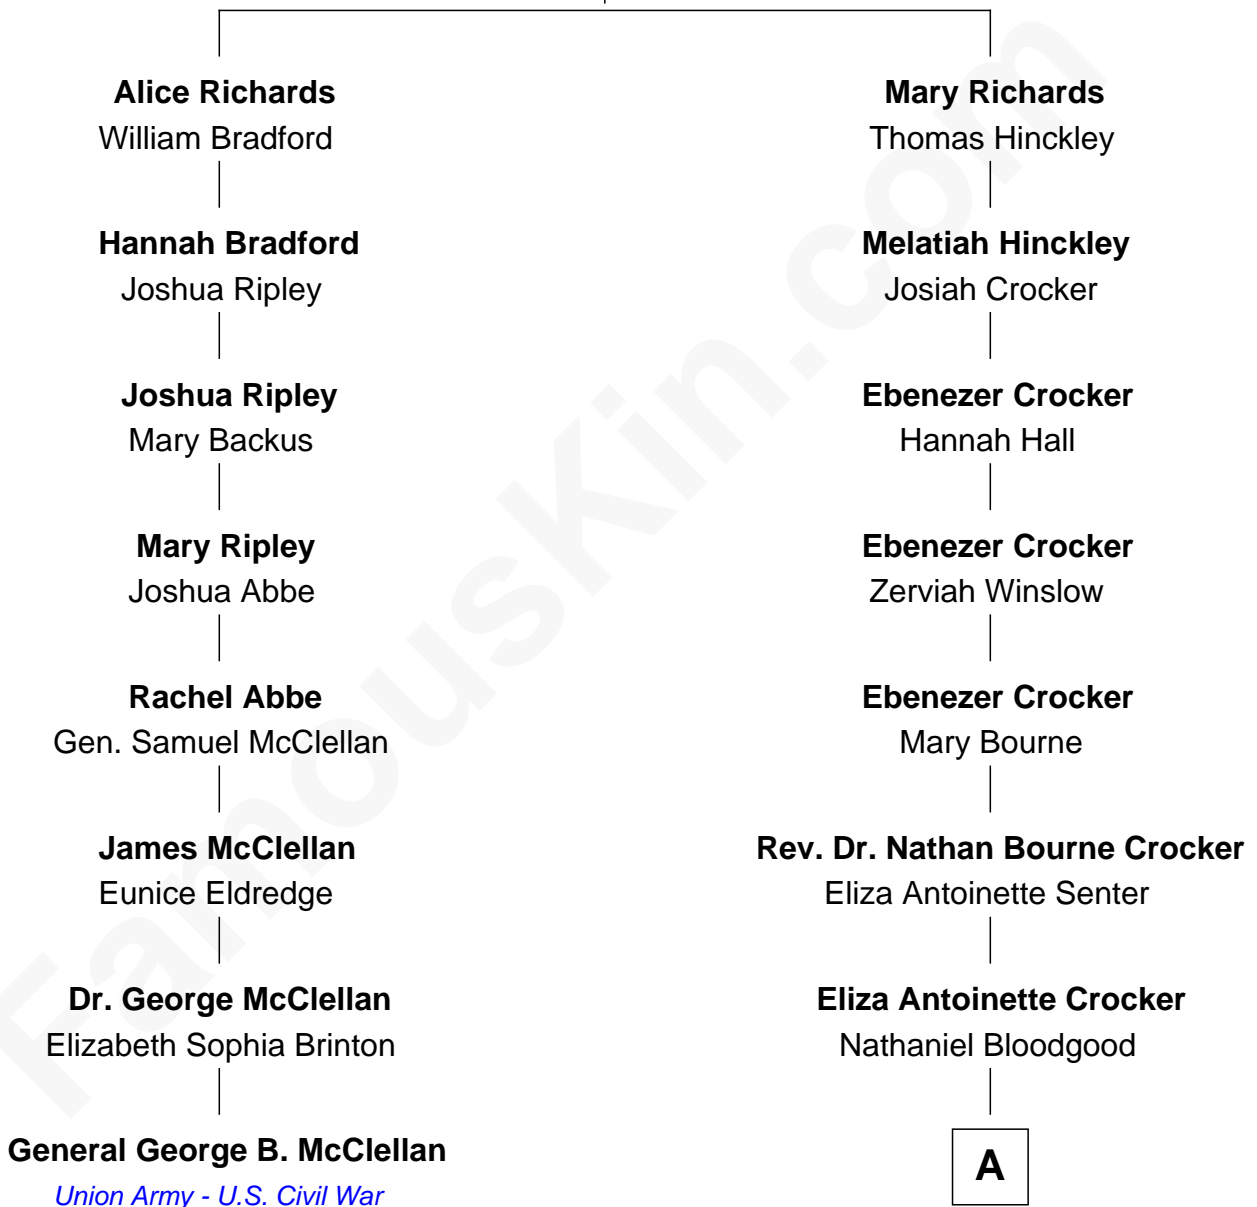

FamousKin.com
Relationship Chart of
General George B. McClellan
Union Army - U.S. Civil War

7th cousin 4 times removed of

Kyra Sedgwick
TV and Movie Actress

Thomas Richards
 Welthian - - - - -

A

Helen Bloodgood