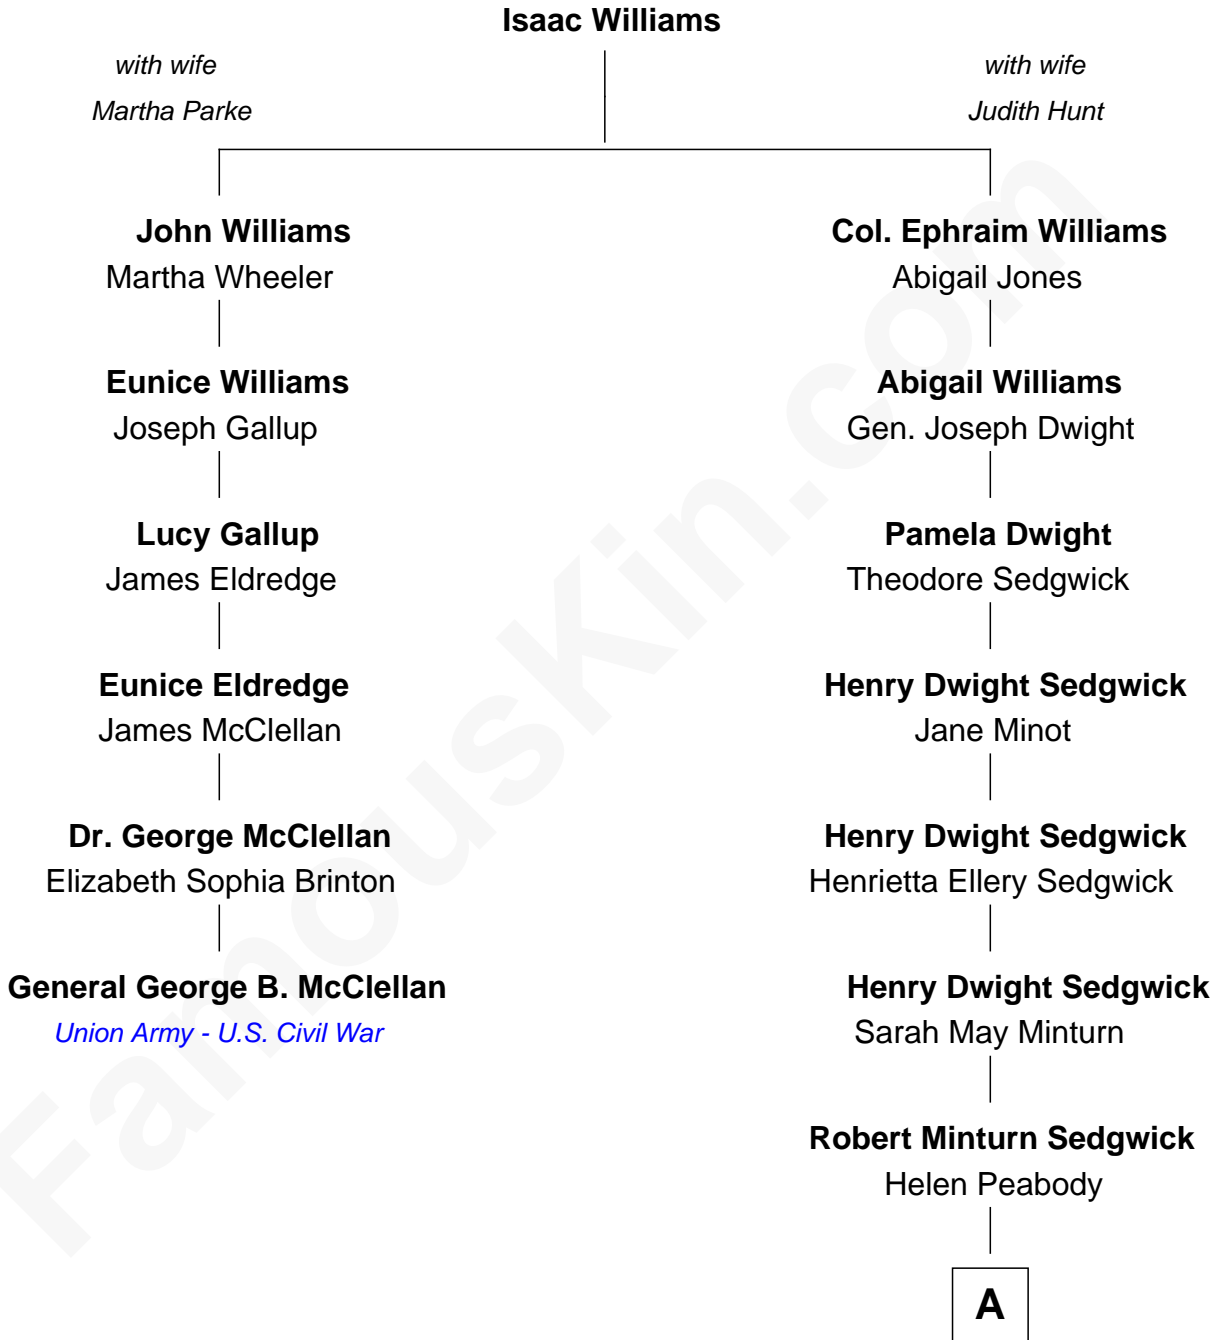

FamousKin.com
Relationship Chart of
General George B. McClellan
Union Army - U.S. Civil War

5th cousin 3 times removed of

Kyra Sedgwick
TV and Movie Actress

A

Henry Dwight Sedgwick
Patricia Ann Rosenwald

Kyra Sedgwick
TV and Movie Actress