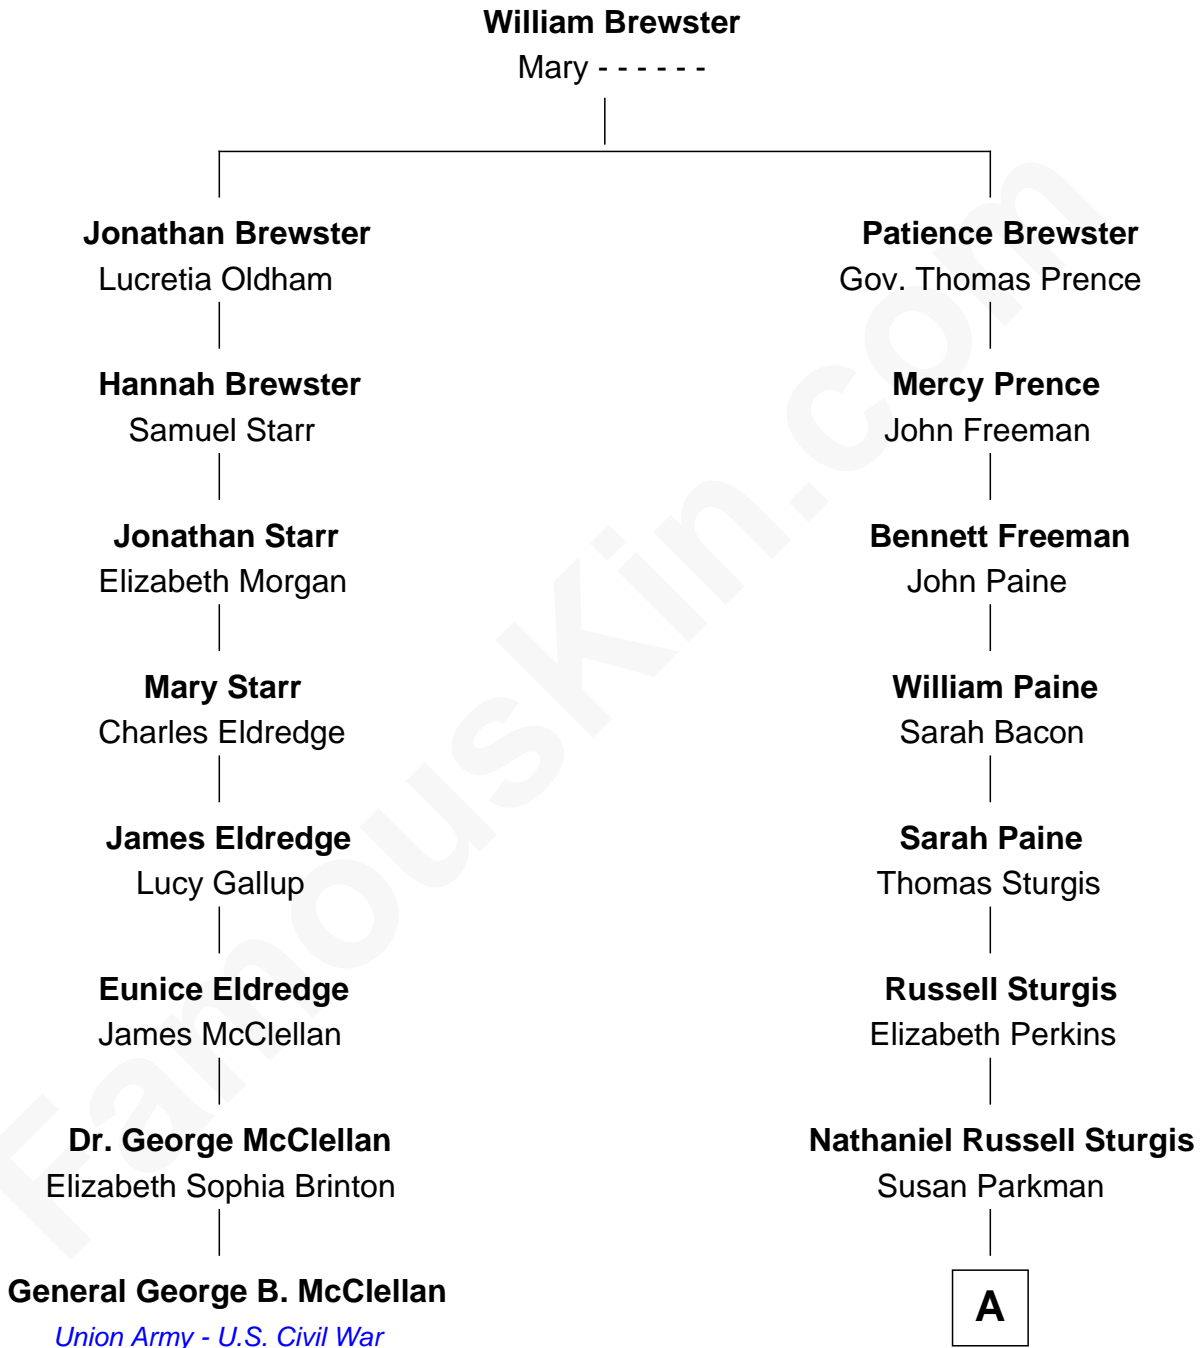

FamousKin.com
Relationship Chart of
General George B. McClellan
Union Army - U.S. Civil War

7th cousin 5 times removed of

Kyra Sedgwick
TV and Movie Actress

A

—
Sarah Blake Sturgis

Francis George Shaw

—
Susanna Shaw

Robert Bowne Minturn

—
Sarah May Minturn

Henry Dwight Sedgwick

—
Robert Minturn Sedgwick

Helen Peabody

—
Henry Dwight Sedgwick

Patricia Ann Rosenwald

—
Kyra Sedgwick