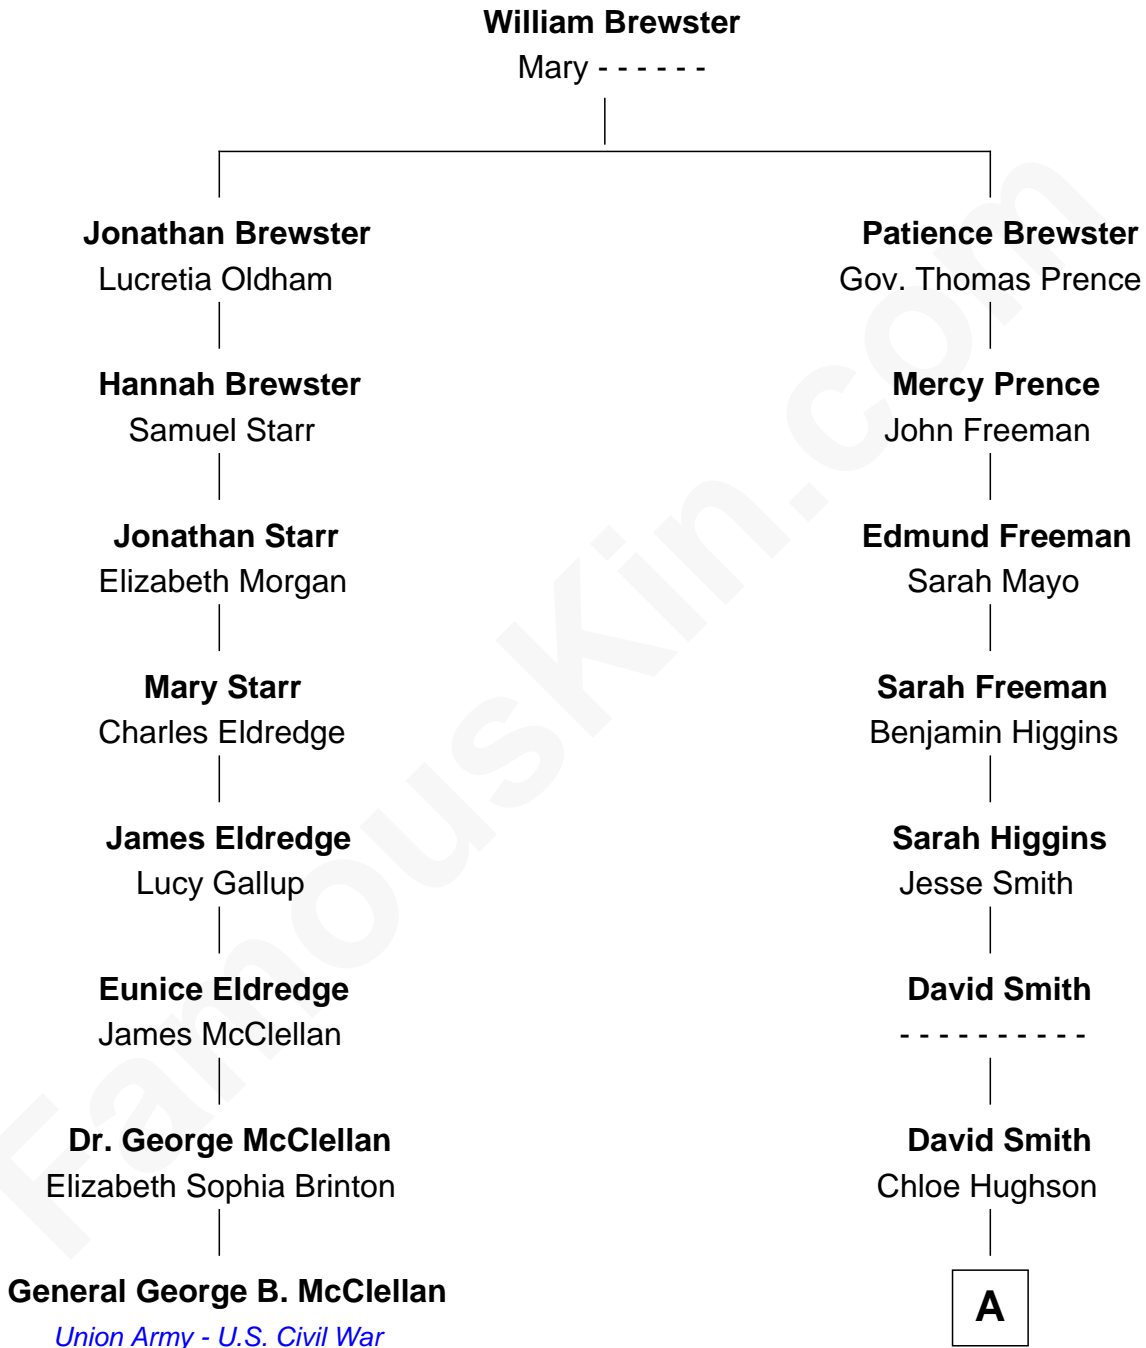

FamousKin.com
Relationship Chart of
General George B. McClellan
Union Army - U.S. Civil War

7th cousin 7 times removed of

Lindsay Wagner
TV and Movie Actress

A

Eunice Smith
Jonathan Covey

Eliza Covey
Sereign Cleveland

Van Rensselaer Cleveland
Sarah Jane Shelhammer

Aaron John Cleveland
Louisa Josephine McComas

Verna M. Cleveland
Ralph Oscar Wagner

Virgil Oscar Wagner
Alice Ellen Nowells

Billy Nowels Wagner
Marilyn Louise Thrasher