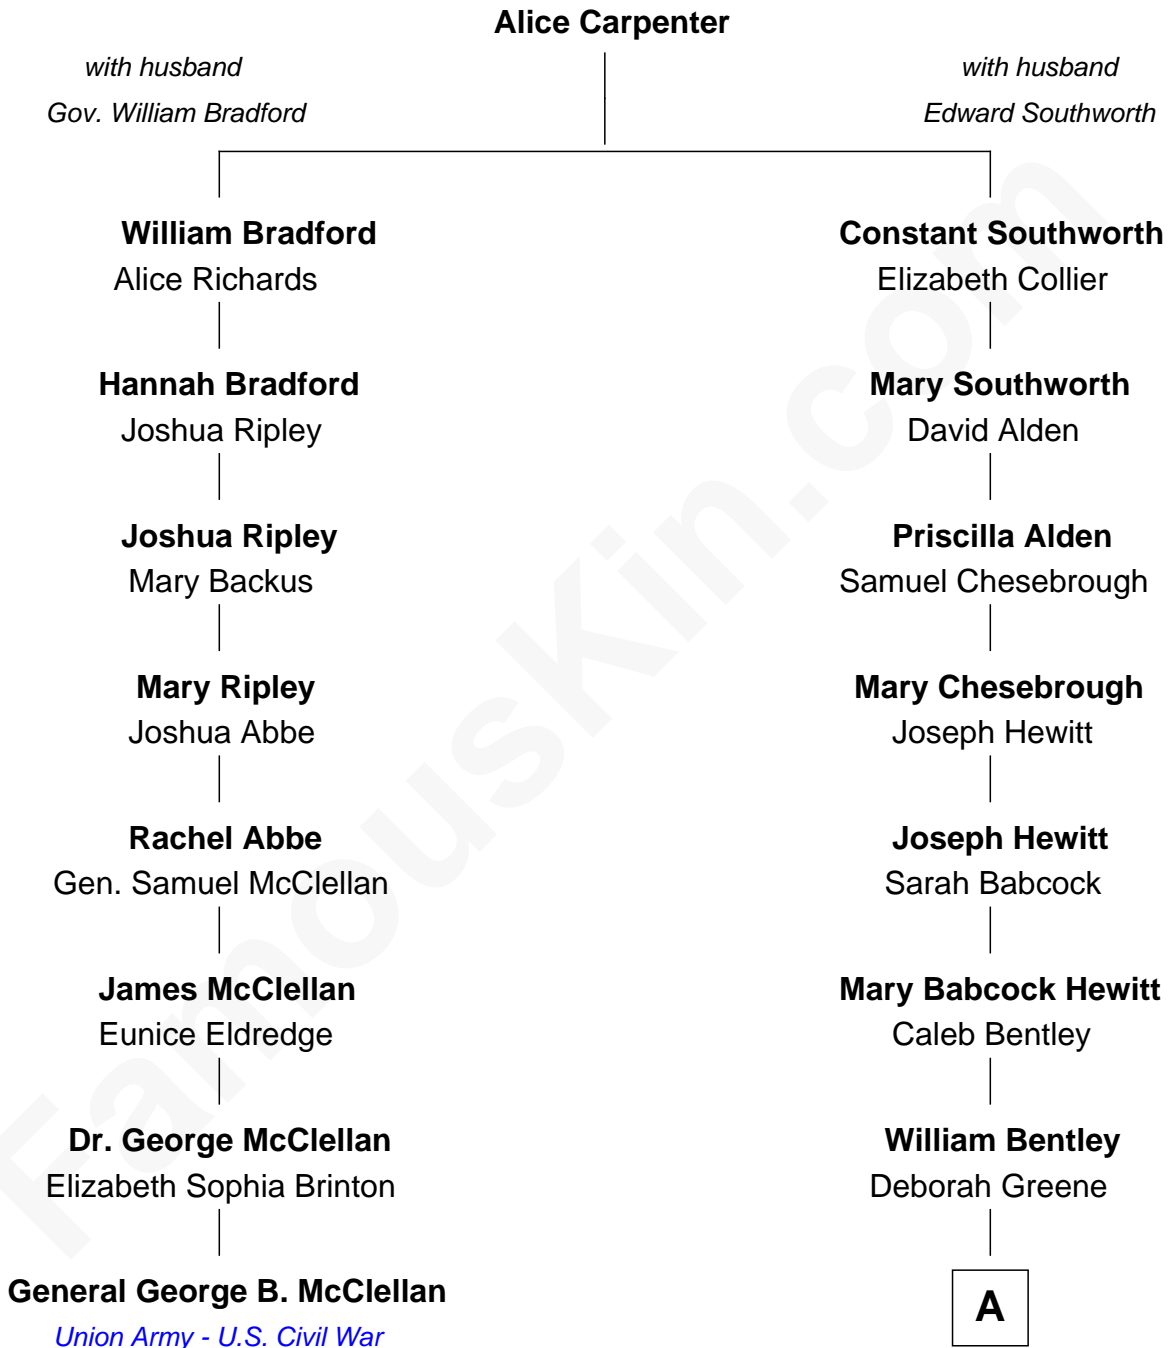

**FamousKin.com**  
**Relationship Chart of**  
**General George B. McClellan**  
*Union Army - U.S. Civil War*

7th cousin 5 times removed of

**Linda Gray**  
*TV and Movie Actress*

**A**

**Sabrina Bentley**  
Stephen Rix Gray

**Daniel Darwin Gray**  
Sarah Jane Dehaven

**Alonzo William Gray**  
Otilia Helena Adderley

**Leslie Vincent Gray**  
Edna Josephine Parks

**Leslie Vincent Gray**  
Marjorie Prophet Miller

**Linda Gray**

*TV and Movie Actress*