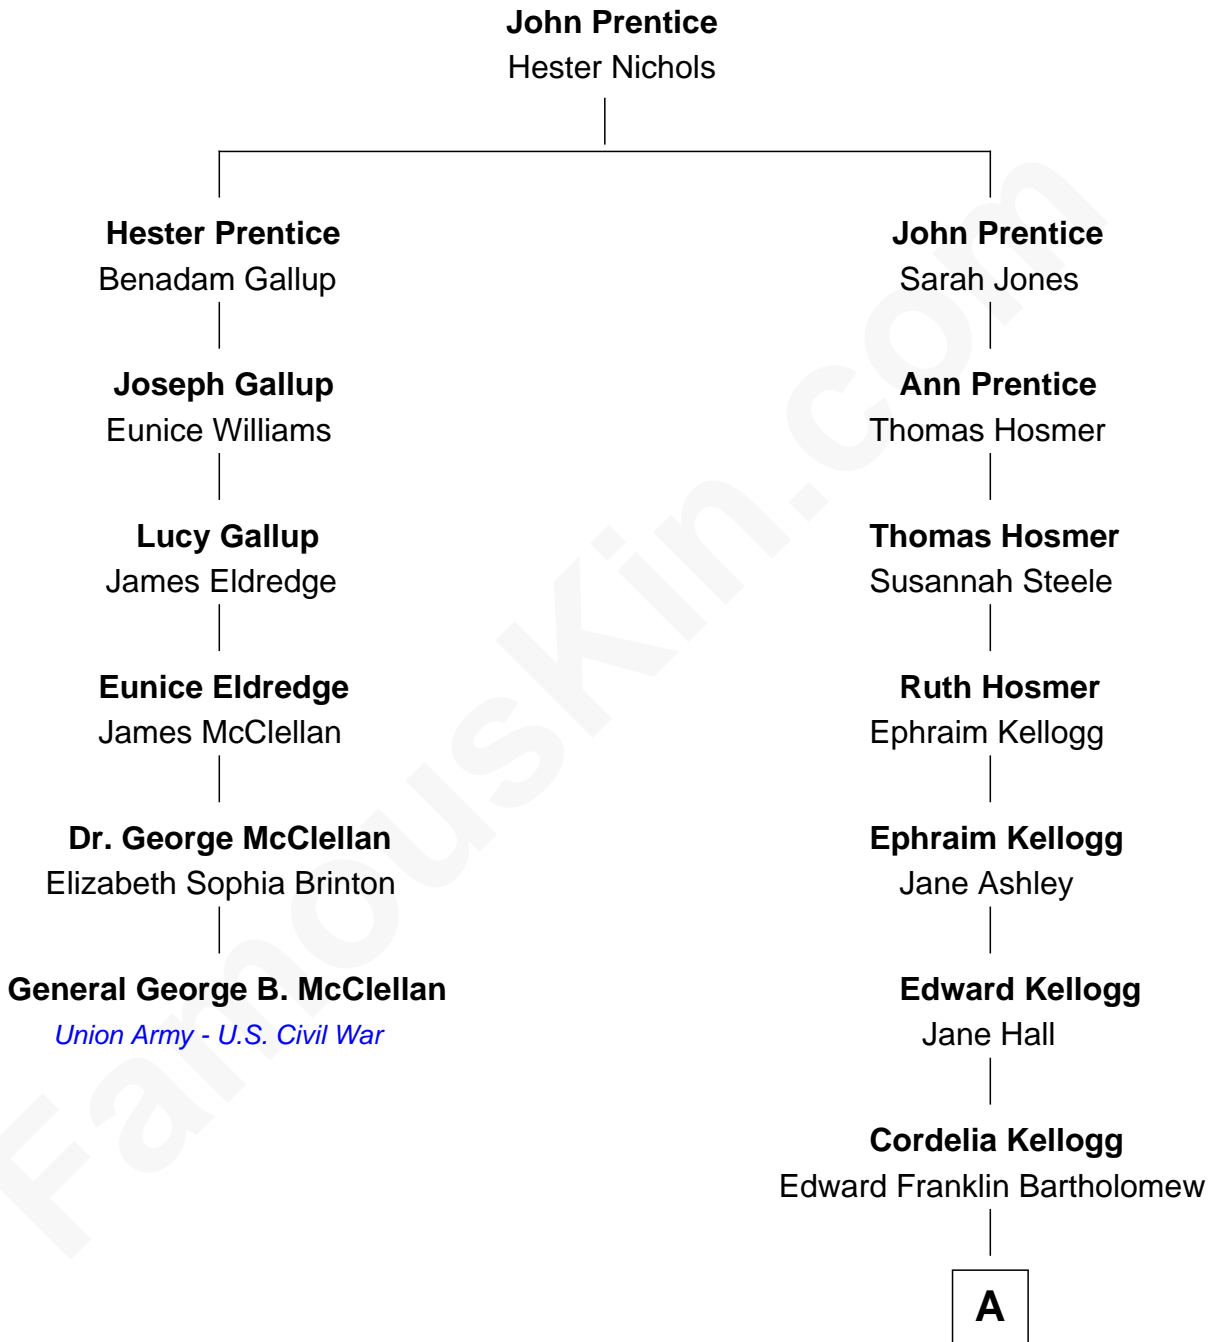

# FamousKin.com

## Relationship Chart of General George B. McClellan

*Union Army - U.S. Civil War*

5th cousin 5 times removed of

**Clint Eastwood**

*TV & Film Actor and Director*

**A**

|  
**Sophia Aurelia Bartholomew**

Charles Claude Runner

|  
**Waldo Errol Runner**

Virginia May McClanahan

|  
**Margaret Ruth Runner**

Clinton Eastwood

|  
**Clint Eastwood**

*TV & Film Actor and Director*