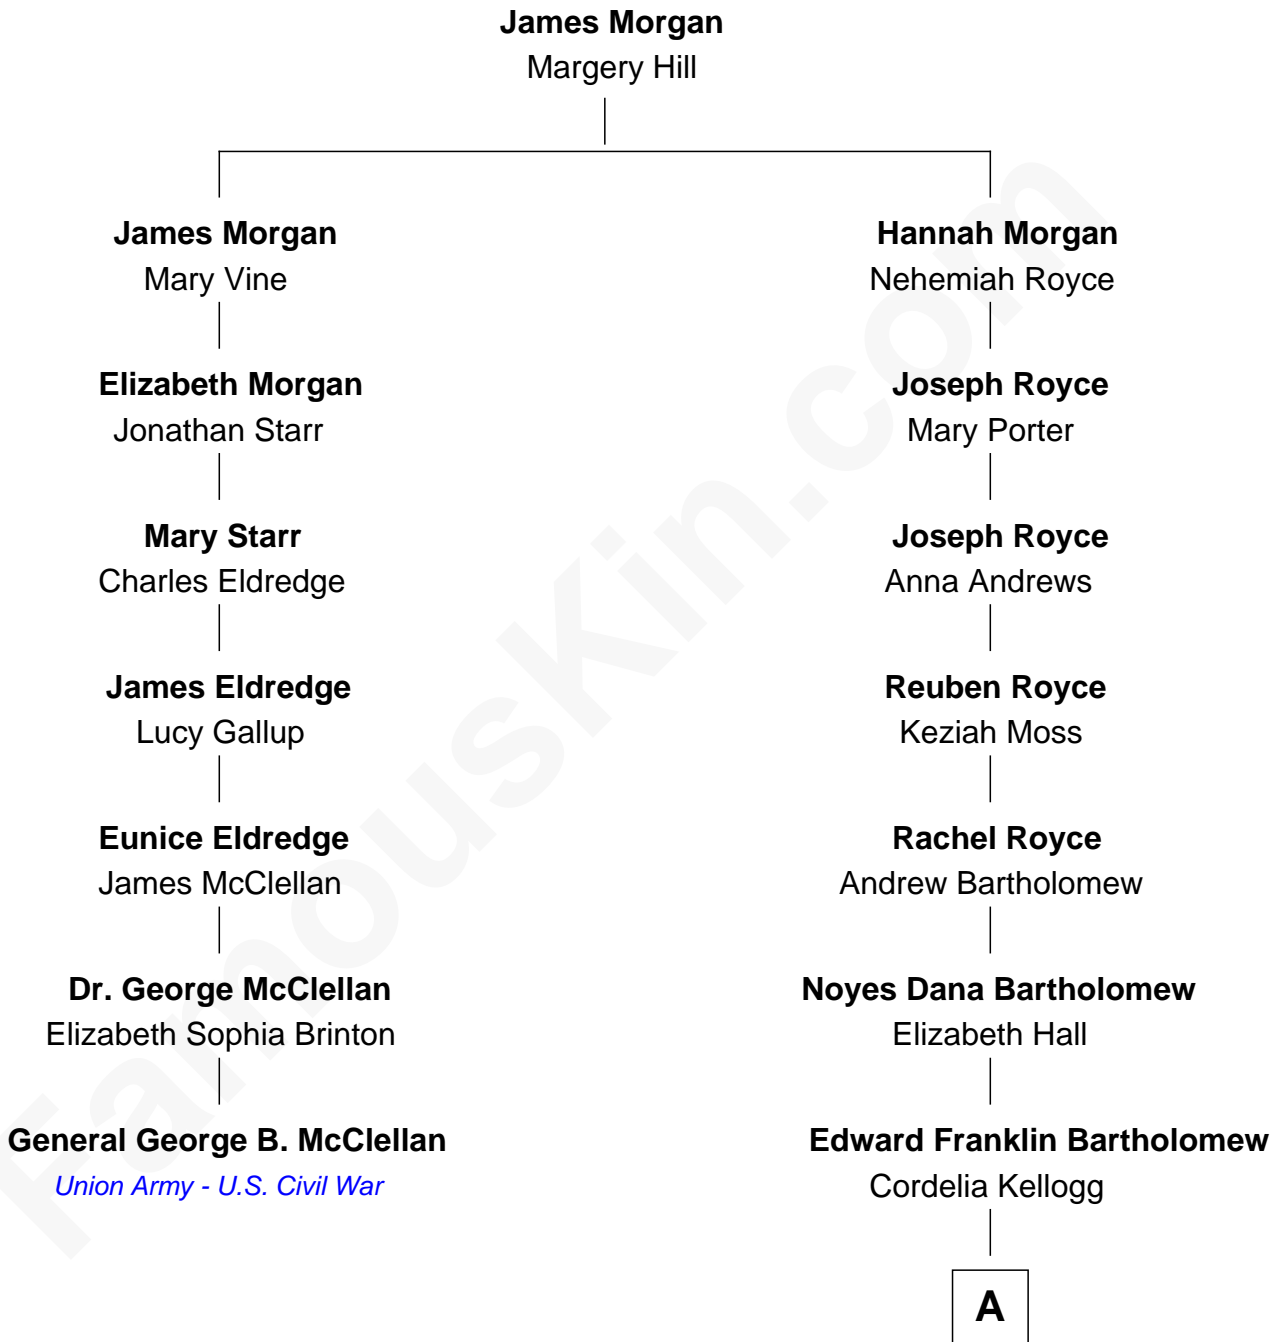

FamousKin.com
Relationship Chart of
General George B. McClellan
Union Army - U.S. Civil War

6th cousin 4 times removed of

Clint Eastwood
TV & Film Actor and Director

A

—
Sophia Aurelia Bartholomew

Charles Claude Runner

—
Waldo Errol Runner

Virginia May McClanahan

—
Margaret Ruth Runner

Clinton Eastwood

—
Clint Eastwood

TV & Film Actor and Director

FamousKin.com