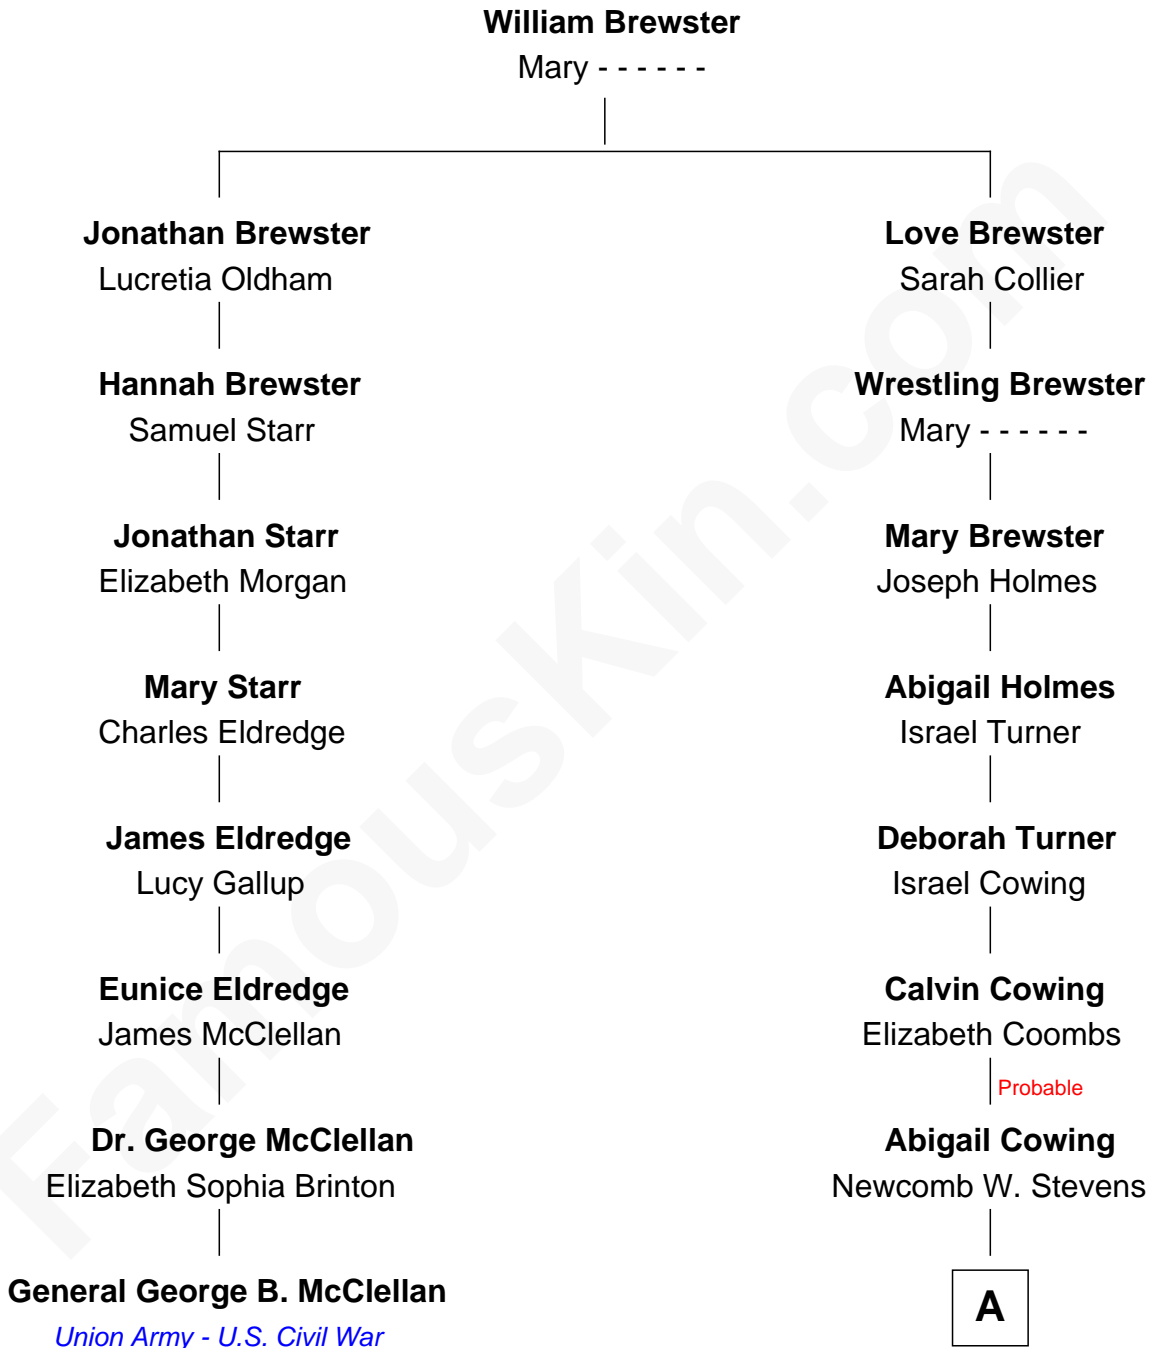

**FamousKin.com**  
**Relationship Chart of**  
**General George B. McClellan**  
*Union Army - U.S. Civil War*

7th cousin 5 times removed of

**Zach Braff**  
*TV, Film and Stage Actor*

**A**

|  
**Sally Stevens**

James Lord

|  
**Georgia Ann Lord**

Fred E. Hutchinson

|  
**Chester A. Hutchinson**

Gladys Etta McMurray

|  
**Esther Lord Hutchinson**

Howard Arthur Maynard

|  
**Dr. Anne Hutchinson Maynard**

Harold Irwin Braff

|  
**Zach Braff**

*TV, Film and Stage Actor*