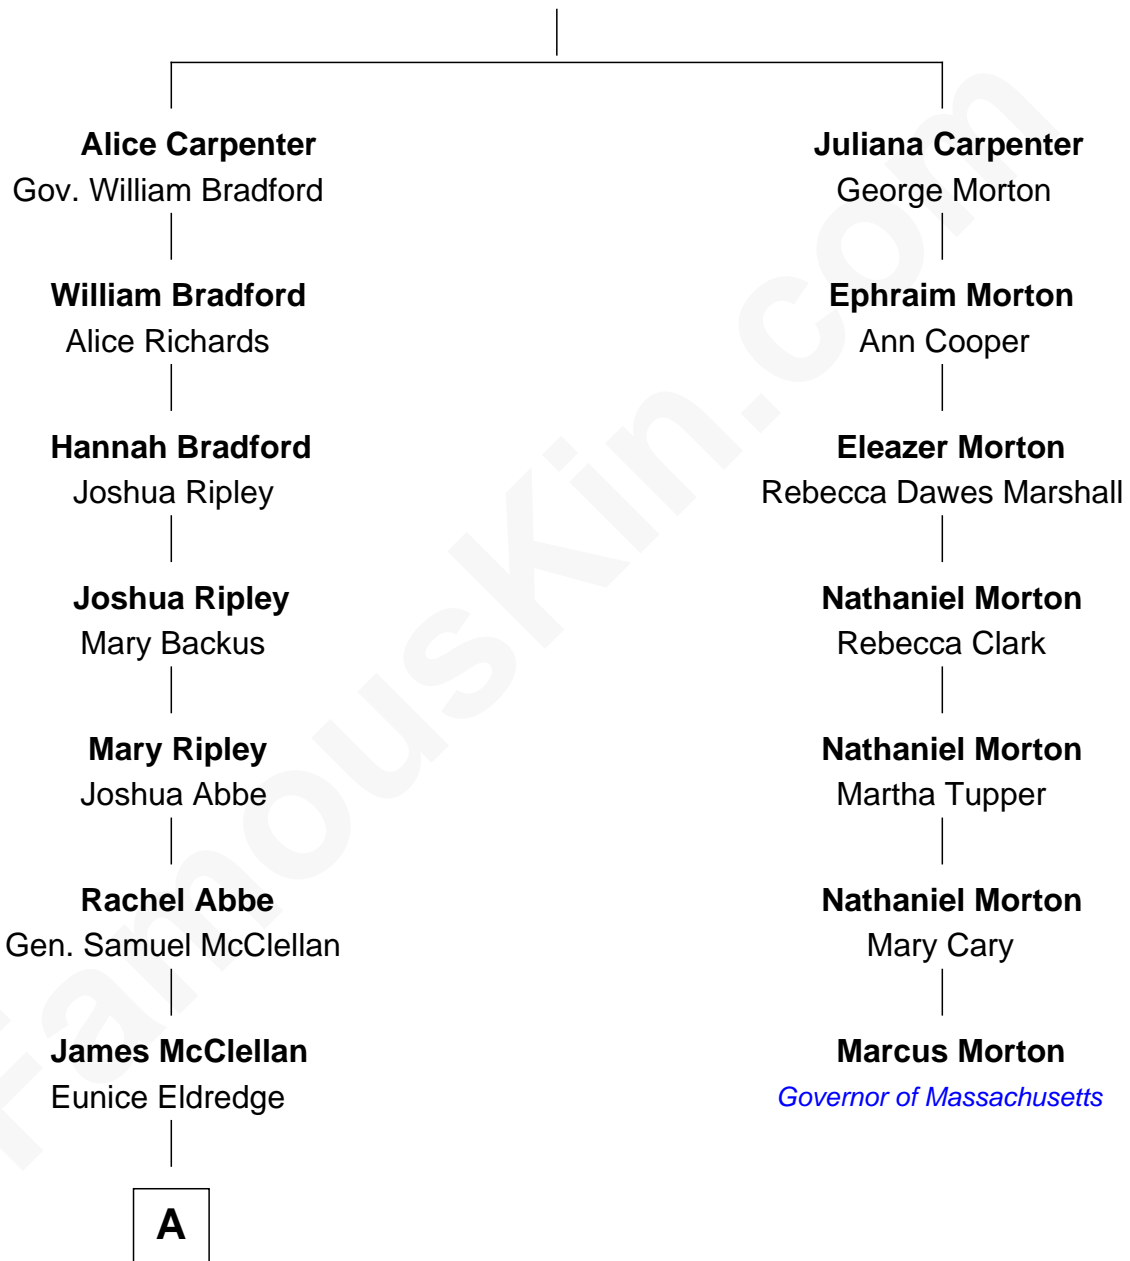

**FamousKin.com**  
**Relationship Chart of**  
**General George B. McClellan**  
*Union Army - U.S. Civil War*

**6th cousin 2 times removed of**  
**Marcus Morton**  
*16th and 18th Governor of Massachusetts*

**Alexander Carpenter**

A

Dr. George McClellan  
Elizabeth Sophia Brinton

General George B. McClellan  
*Union Army - U.S. Civil War*

FamousKin.com