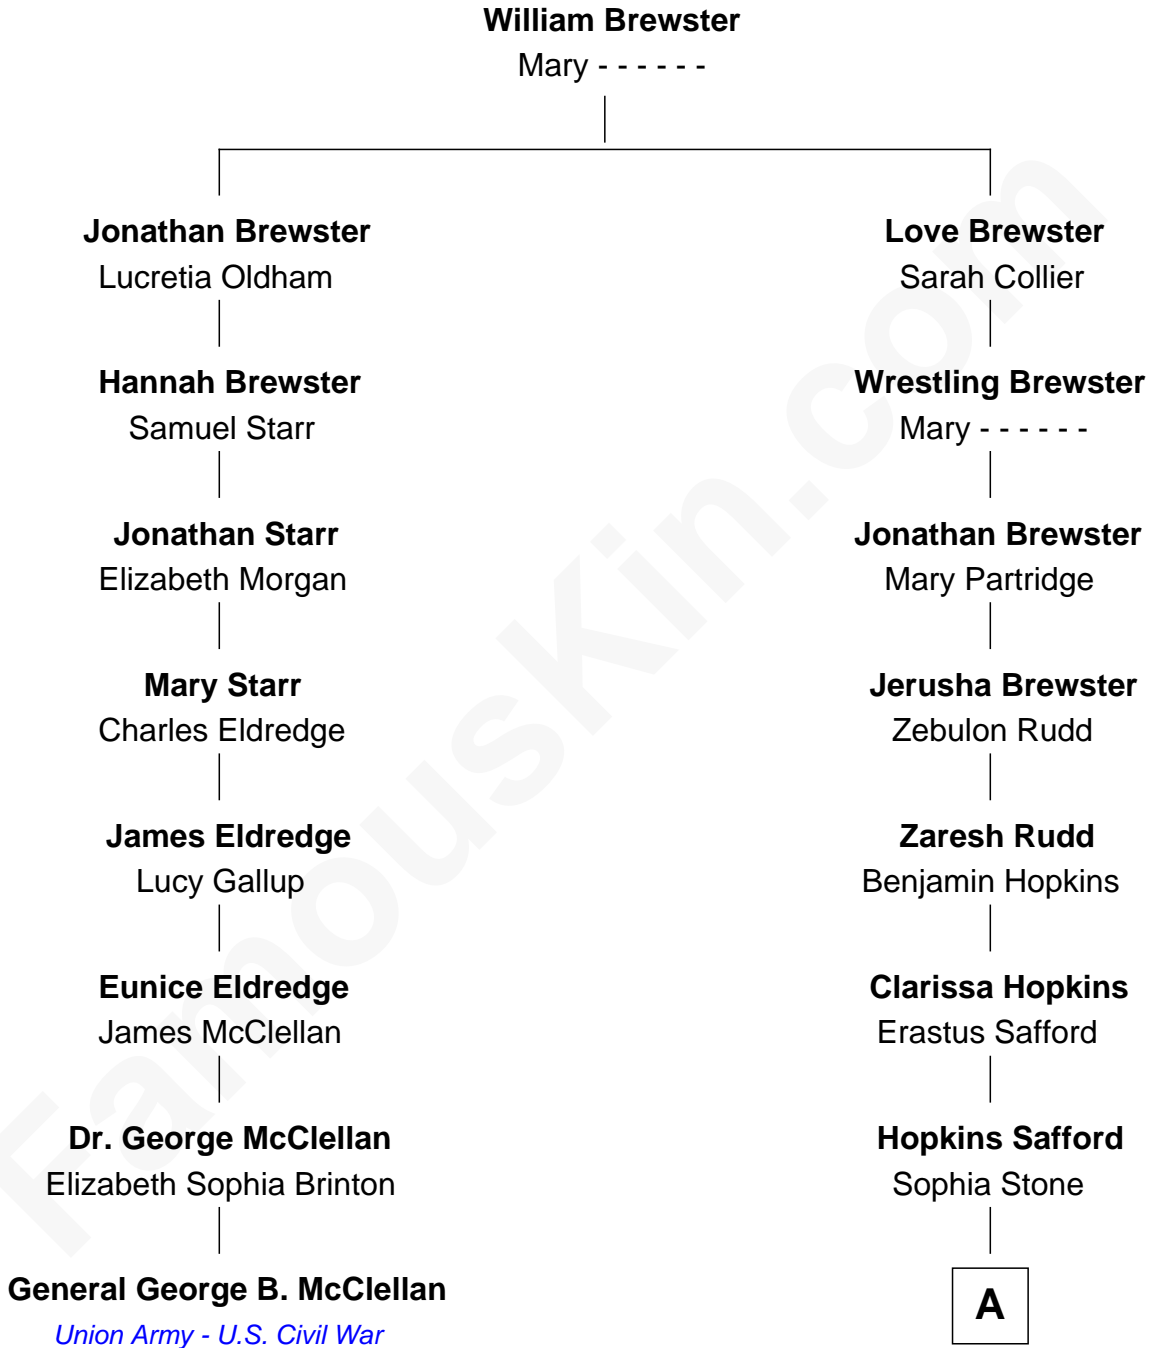

FamousKin.com
Relationship Chart of
General George B. McClellan
Union Army - U.S. Civil War

7th cousin 6 times removed of

Ava Michelle
Model and Actress

A

Mahala Julia Safford

Heman Hunt

John Jed Hunt

Anna F. Holyoke

Flavilla May Hunt

Charles Thompson Gray

Ruth Marion Gray

George William Cota

Gregory Paul Cota

Debra Lynn Zaratzian

Rick Gregory Cota

Jeanette Loretta Malinowski