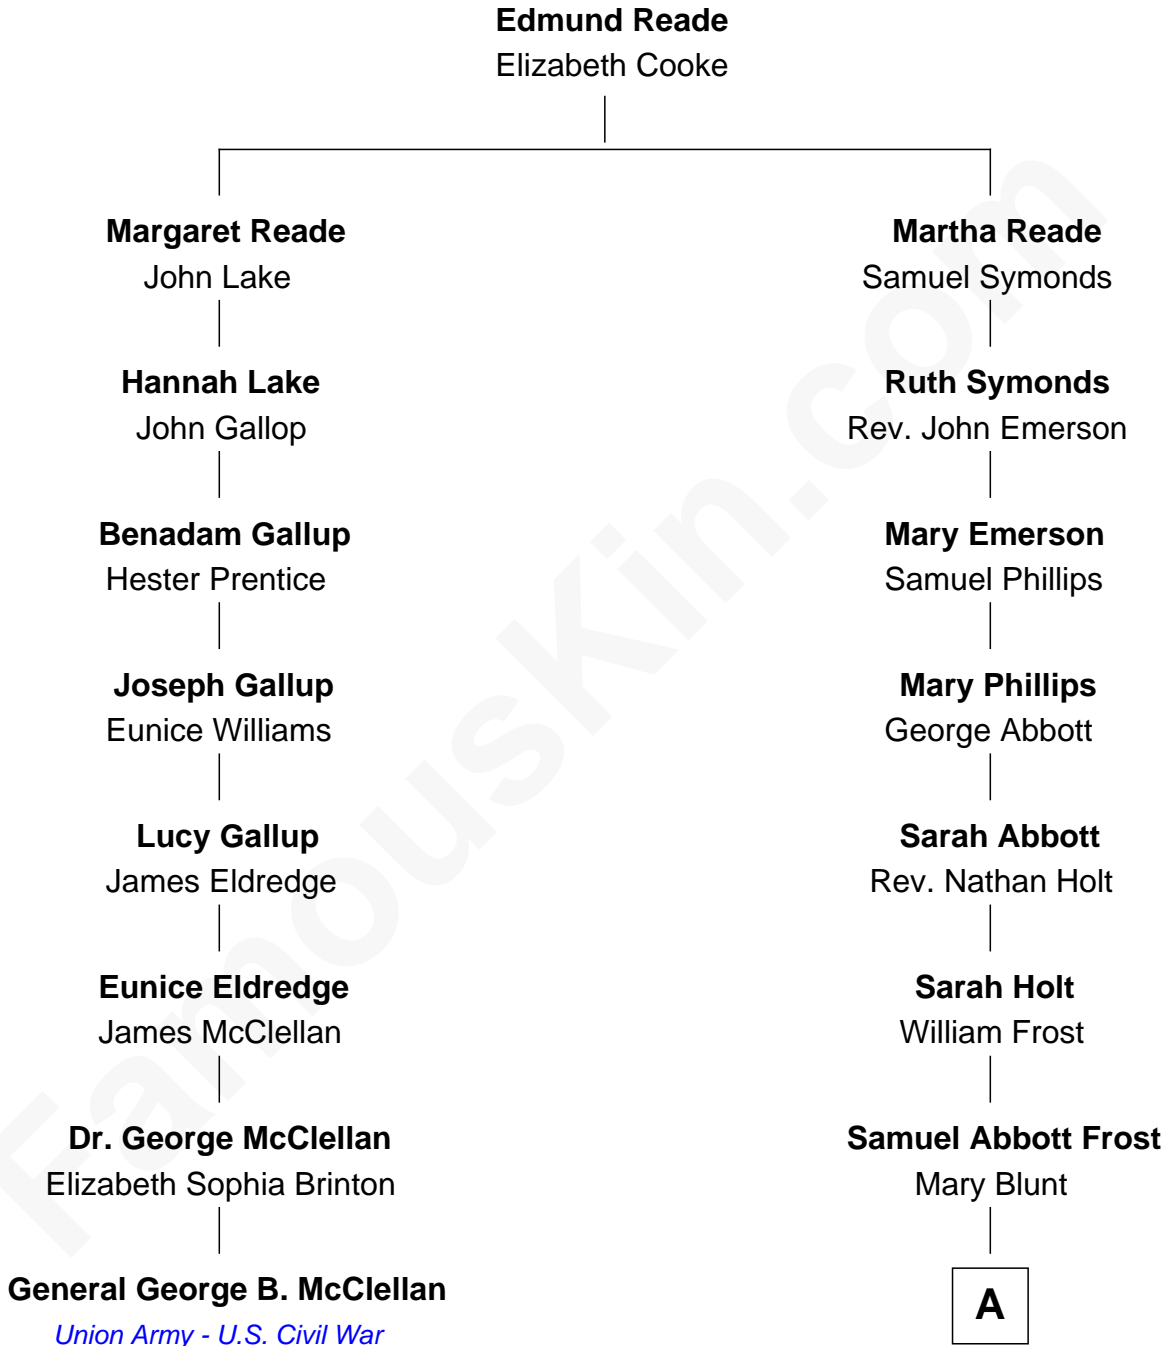

FamousKin.com
Relationship Chart of
General George B. McClellan
Union Army - U.S. Civil War

7th cousin 2 times removed of

Robert Frost
Poet and Playwright

A

|
William Prescott Frost

Judith Colcord

|
William Prescott Frost