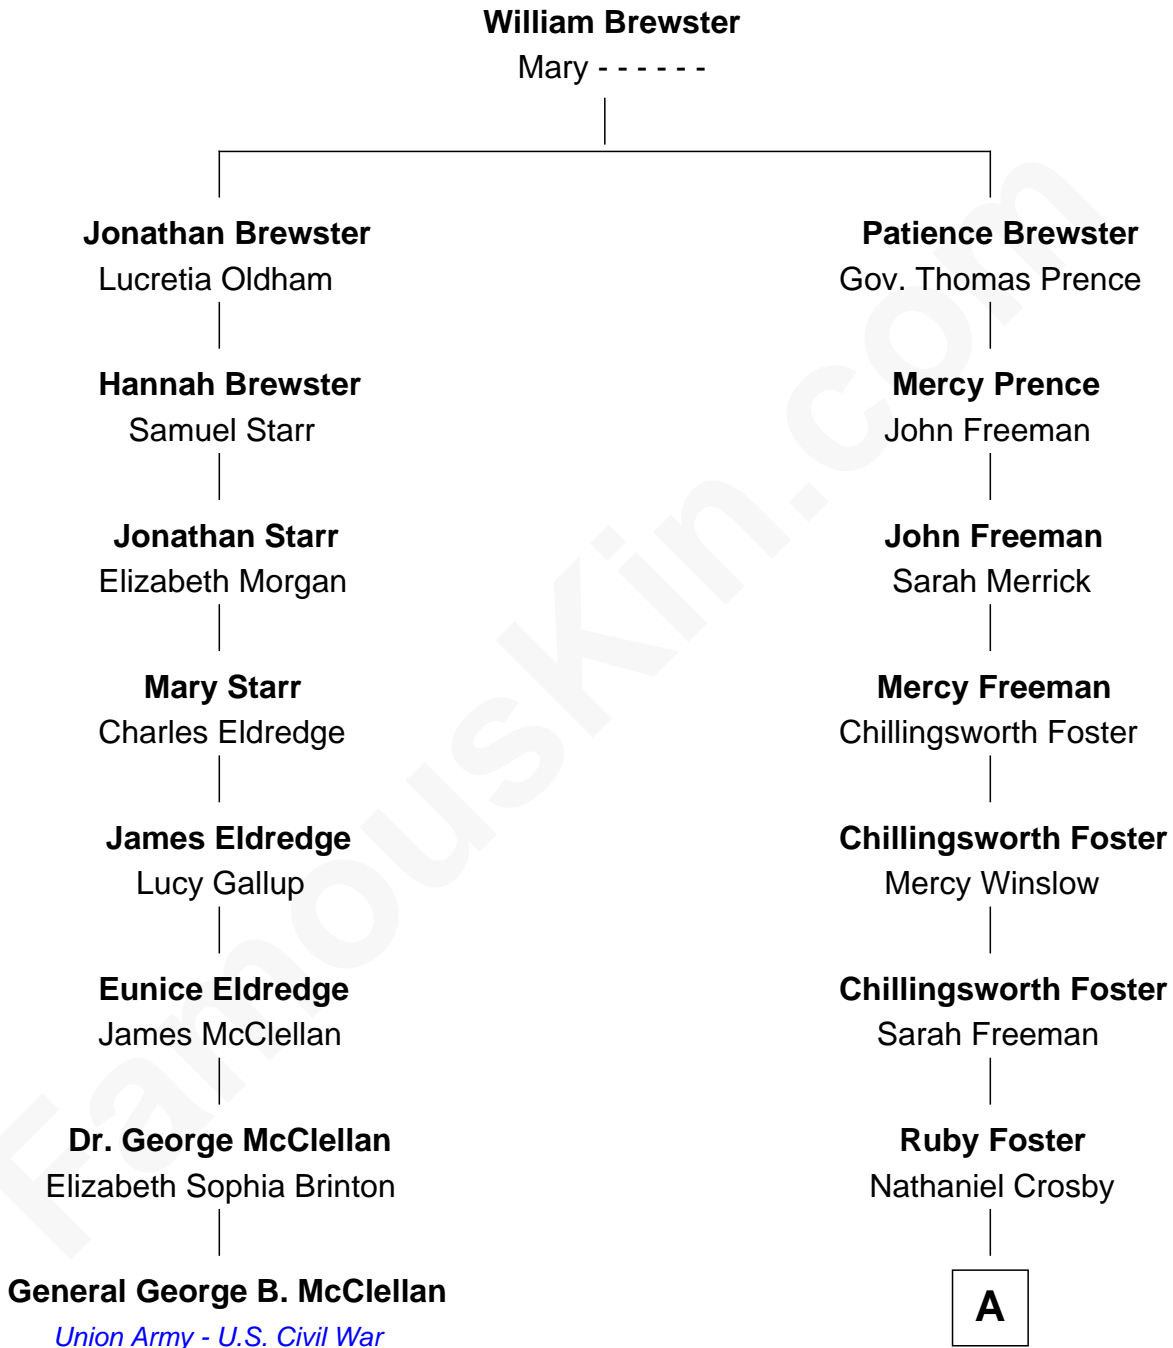

**FamousKin.com**  
**Relationship Chart of**  
**General George B. McClellan**  
*Union Army - U.S. Civil War*

7th cousin 3 times removed of

**Bing Crosby**  
*Singer and Movie Actor*

**A**

—  
**Nathaniel Crosby**

Mary Lincoln

—  
**Nathaniel Crosby**

Cordelia Jane Smith

—  
**Harry Lincoln Crosby**

Catherine Harrigan

—  
**Bing Crosby**

*Singer and Movie Actor*