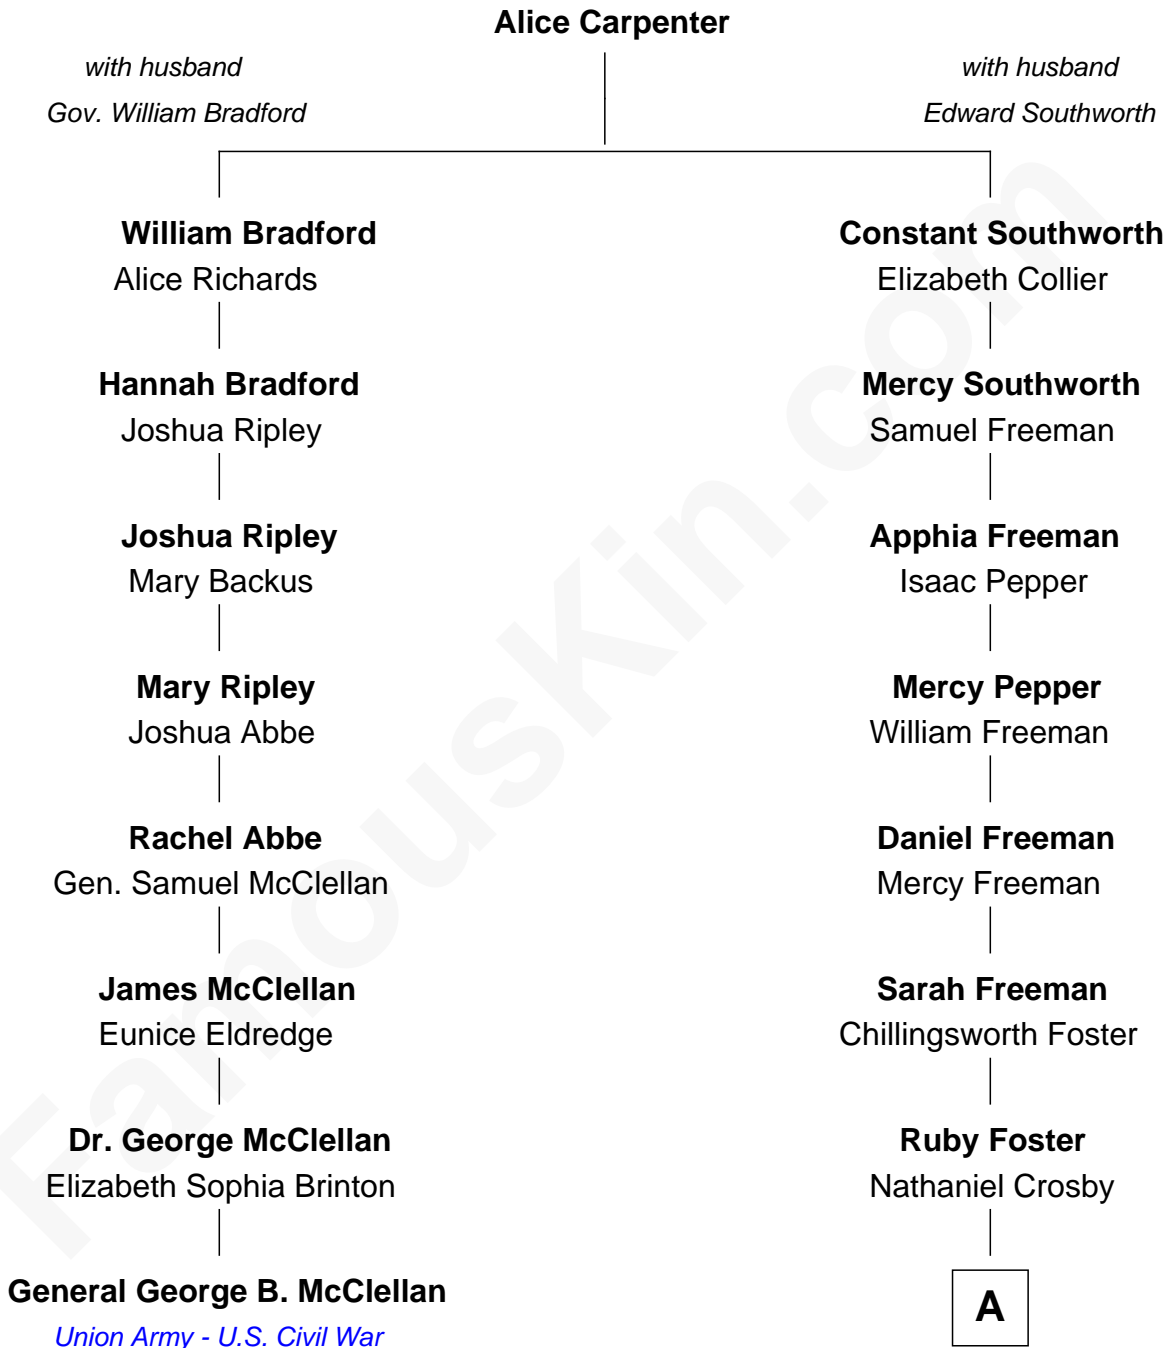

FamousKin.com
Relationship Chart of
General George B. McClellan
Union Army - U.S. Civil War

7th cousin 3 times removed of

Bing Crosby
Singer and Movie Actor

A

—
Nathaniel Crosby

Mary Lincoln

—
Nathaniel Crosby

Cordelia Jane Smith

—
Harry Lincoln Crosby

Catherine Harrigan

—
Bing Crosby

Singer and Movie Actor