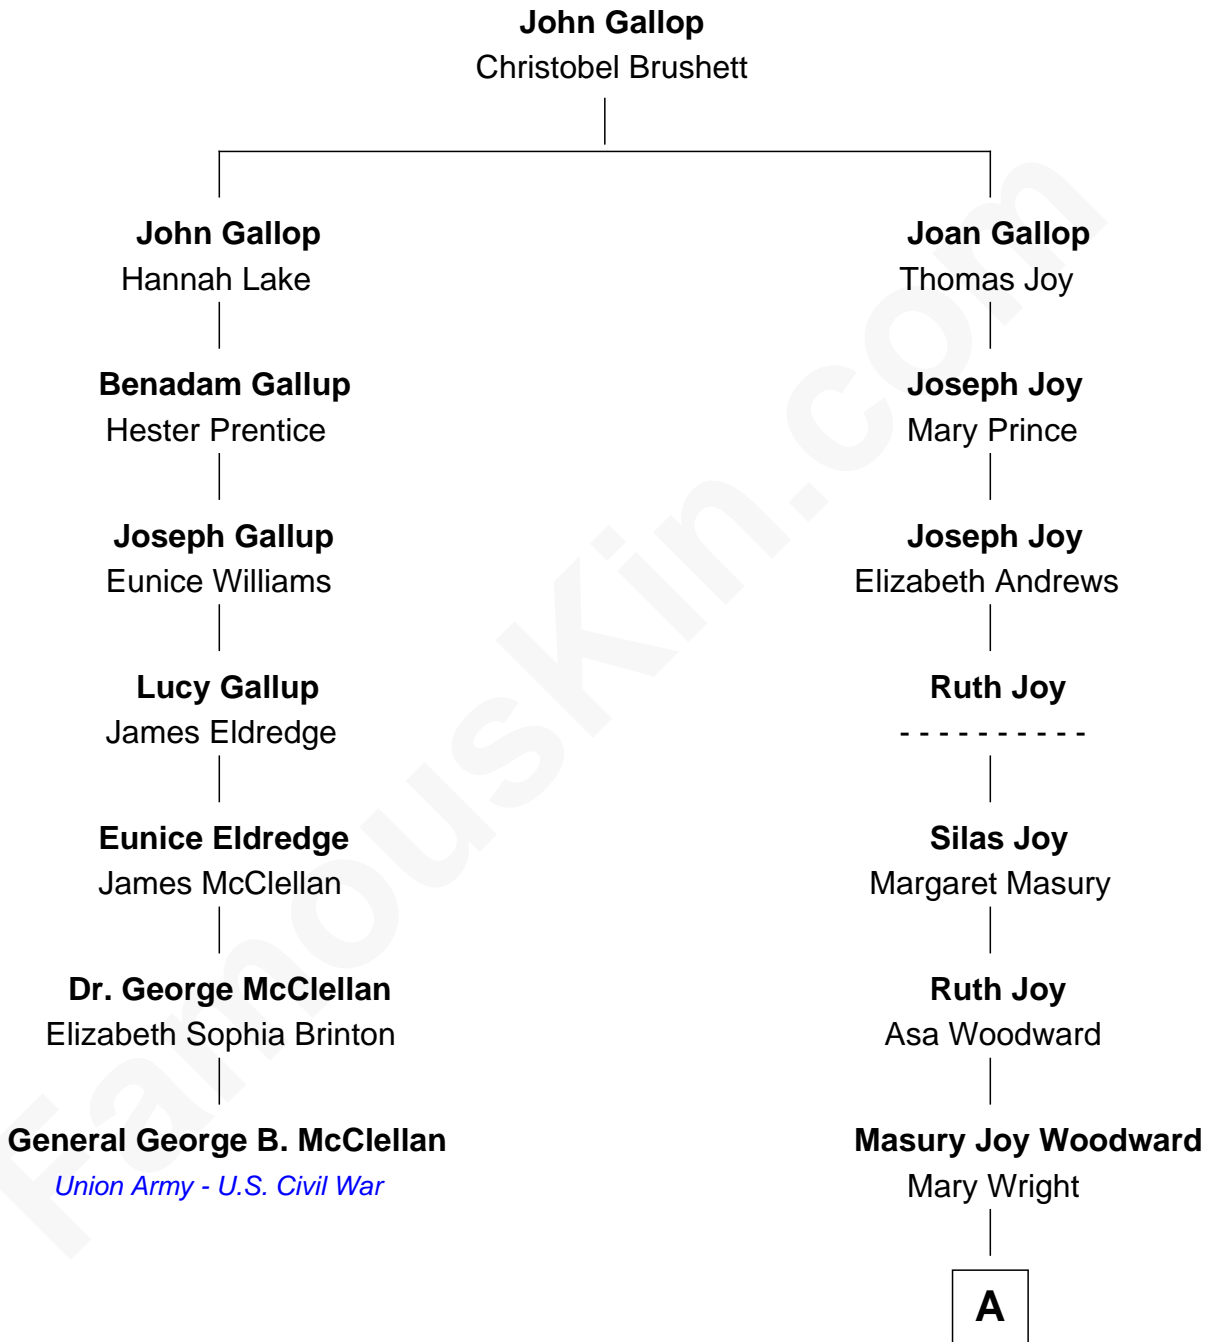

FamousKin.com

Relationship Chart of General George B. McClellan

Union Army - U.S. Civil War

6th cousin 4 times removed of

Hugh Hefner

Founder of Playboy Magazine

A

Lurena Virginia Woodward

John Arthur Householder

Lois Nina Householder

James Marston Hefner

Glenn Lucius Hefner

Grace Caroline Swanson

Hugh Hefner

Founder of Playboy Magazine