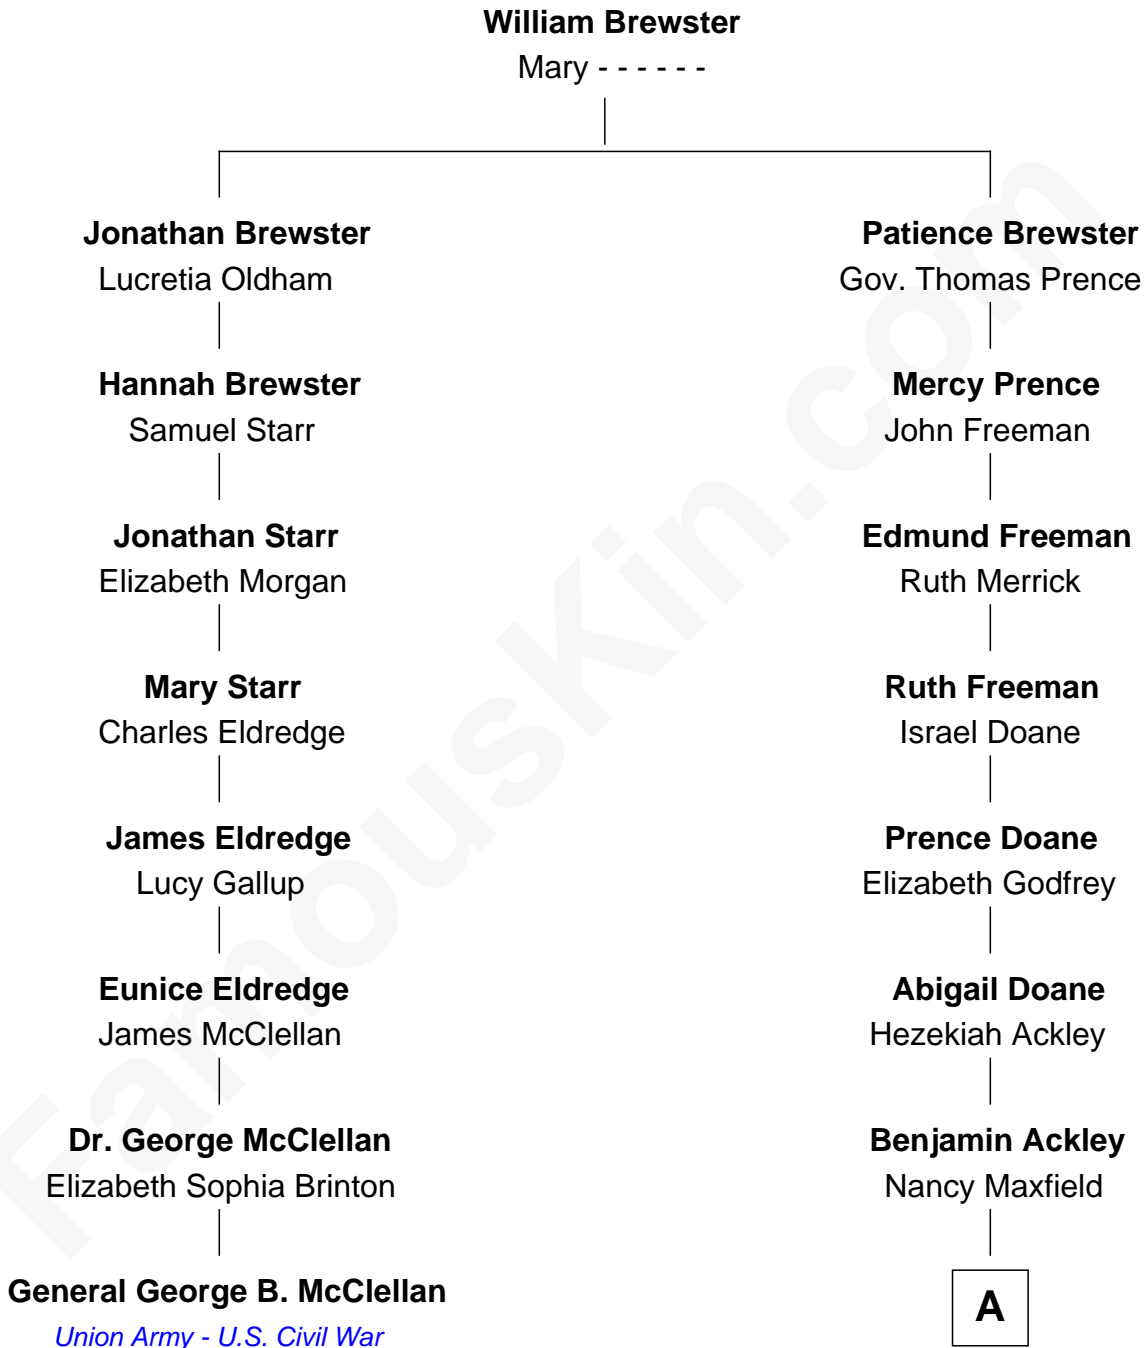

**FamousKin.com**  
**Relationship Chart of**  
**General George B. McClellan**  
*Union Army - U.S. Civil War*

**7th cousin 6 times removed of**  
**Sydney Biddle Barrows**  
*Mayflower Madam*

**A**

Harry Ackley

Abigail Bennett

Lorenzo Ackley

Emma Arabella Bosworth

Helen Eva Ackley

William Gildersleeve Parke

Elizabeth Parke

Percy Ballantine

John Boyd Ballantine

Anne L. Crawford

Jeannette Ballantine

Donald Byers Barrows

**Sydney Biddle Barrows**

*Mayflower Madam*