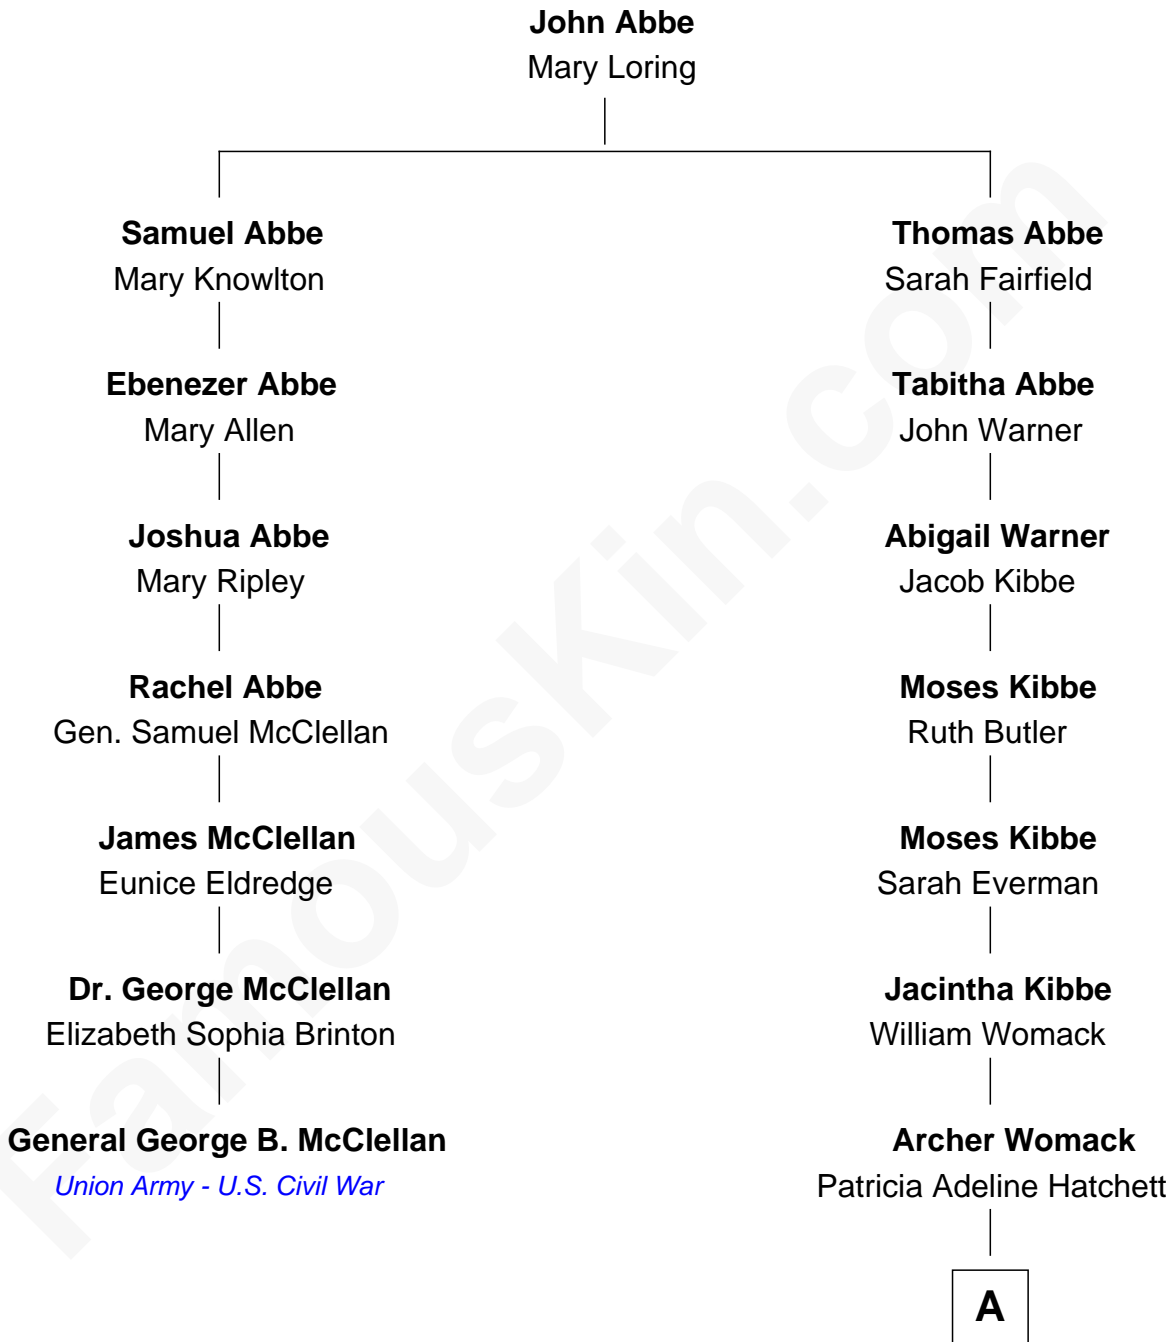

**FamousKin.com**  
**Relationship Chart of**  
**General George B. McClellan**  
*Union Army - U.S. Civil War*

**6th cousin 2 times removed of**  
**Roy Rogers**  
*Cowboy movie actor and singer*

A

Mattie M. Womack

Andrew E. Slye

Roy Rogers

*Cowboy movie actor and singer*