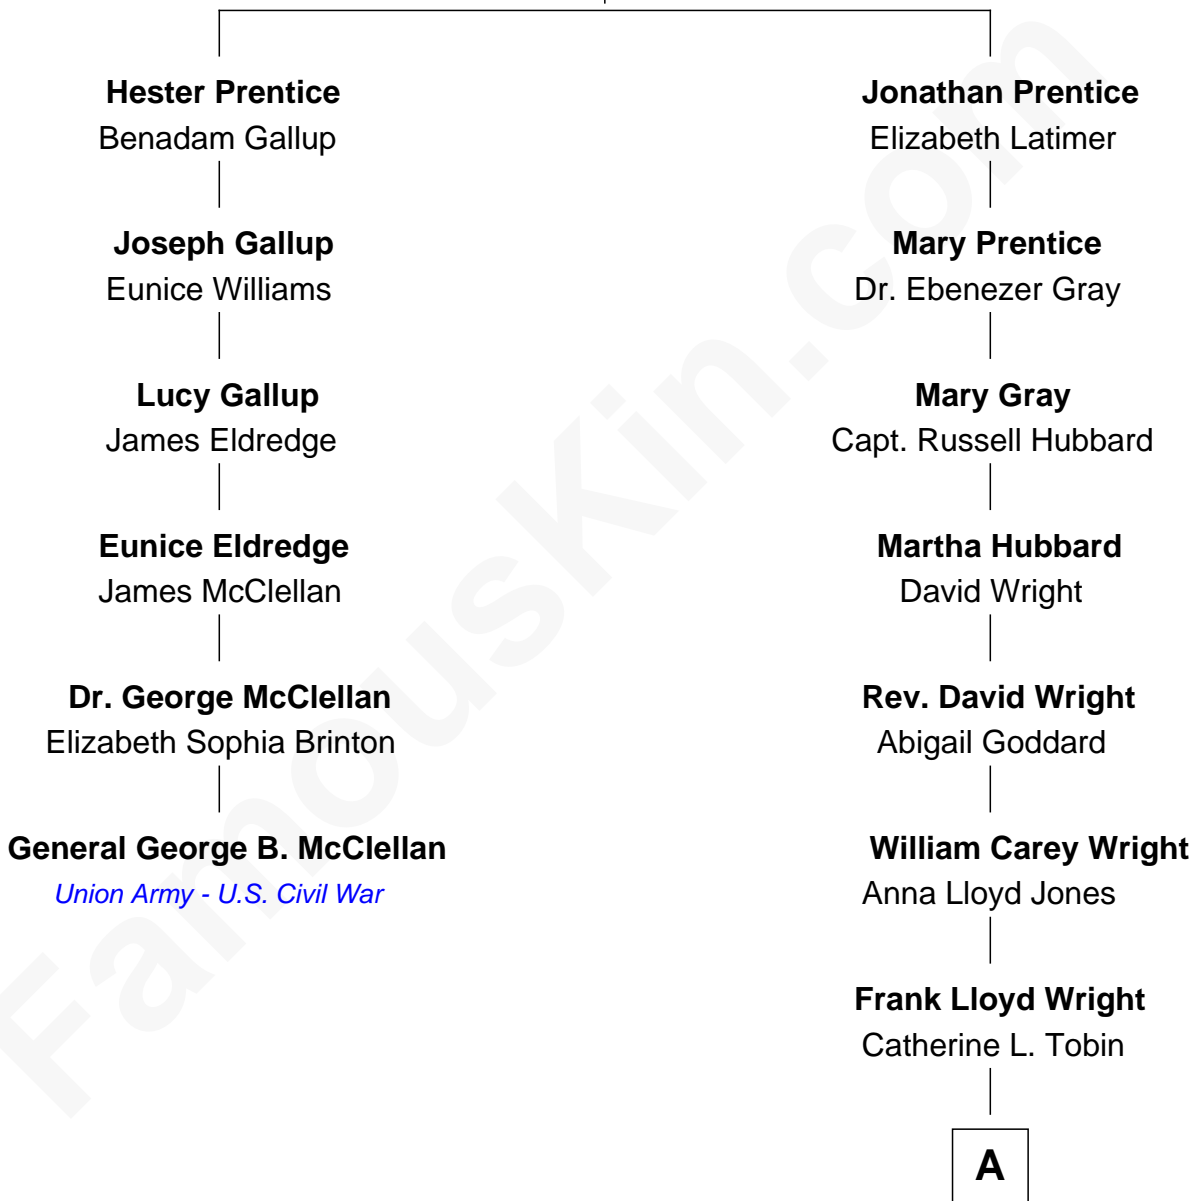

FamousKin.com
Relationship Chart of
General George B. McClellan
Union Army - U.S. Civil War

5th cousin 3 times removed of

Anne Baxter
Movie Actress

John Prentice
 Hester Nichols

A

Catherine Dorothy Wright

Kenneth Stuart Baxter

Anne Baxter

Movie Actress

FamousKin.com