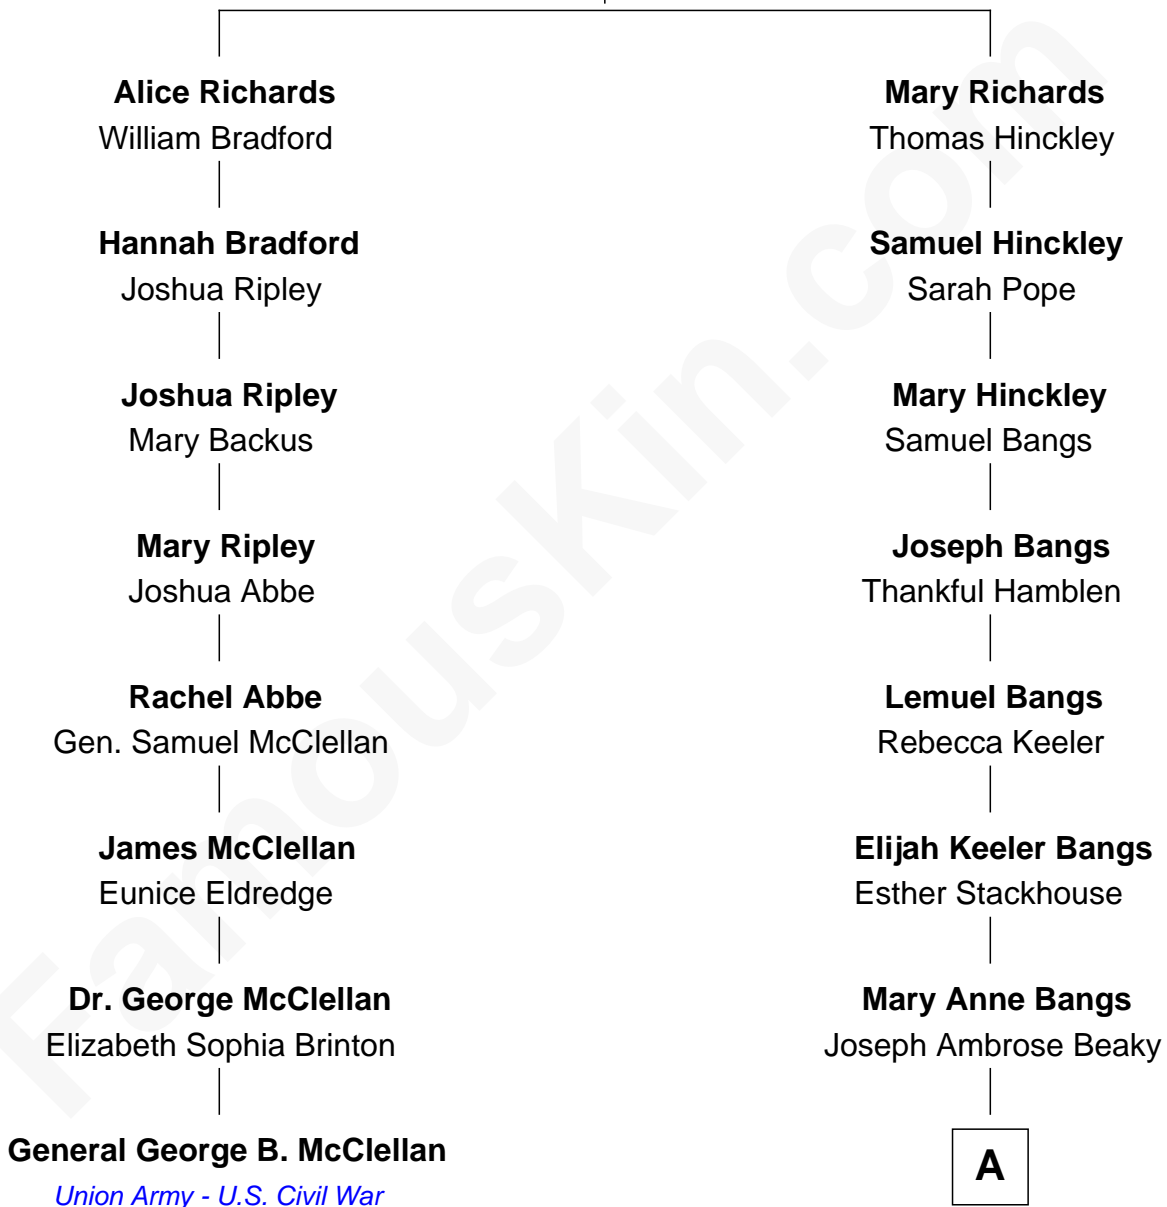

FamousKin.com
Relationship Chart of
General George B. McClellan
Union Army - U.S. Civil War

7th cousin 3 times removed of
George H. W. Bush
41st U.S. President

Thomas Richards
 Welthian - - - - -

A

Martha Adela Beaky

David Davis Walker

George Herbert Walker

Lucretia Wear

Dorothy Wear Walker

Prescott Sheldon Bush

George H. W. Bush

41st U.S. President

FamousKin.com