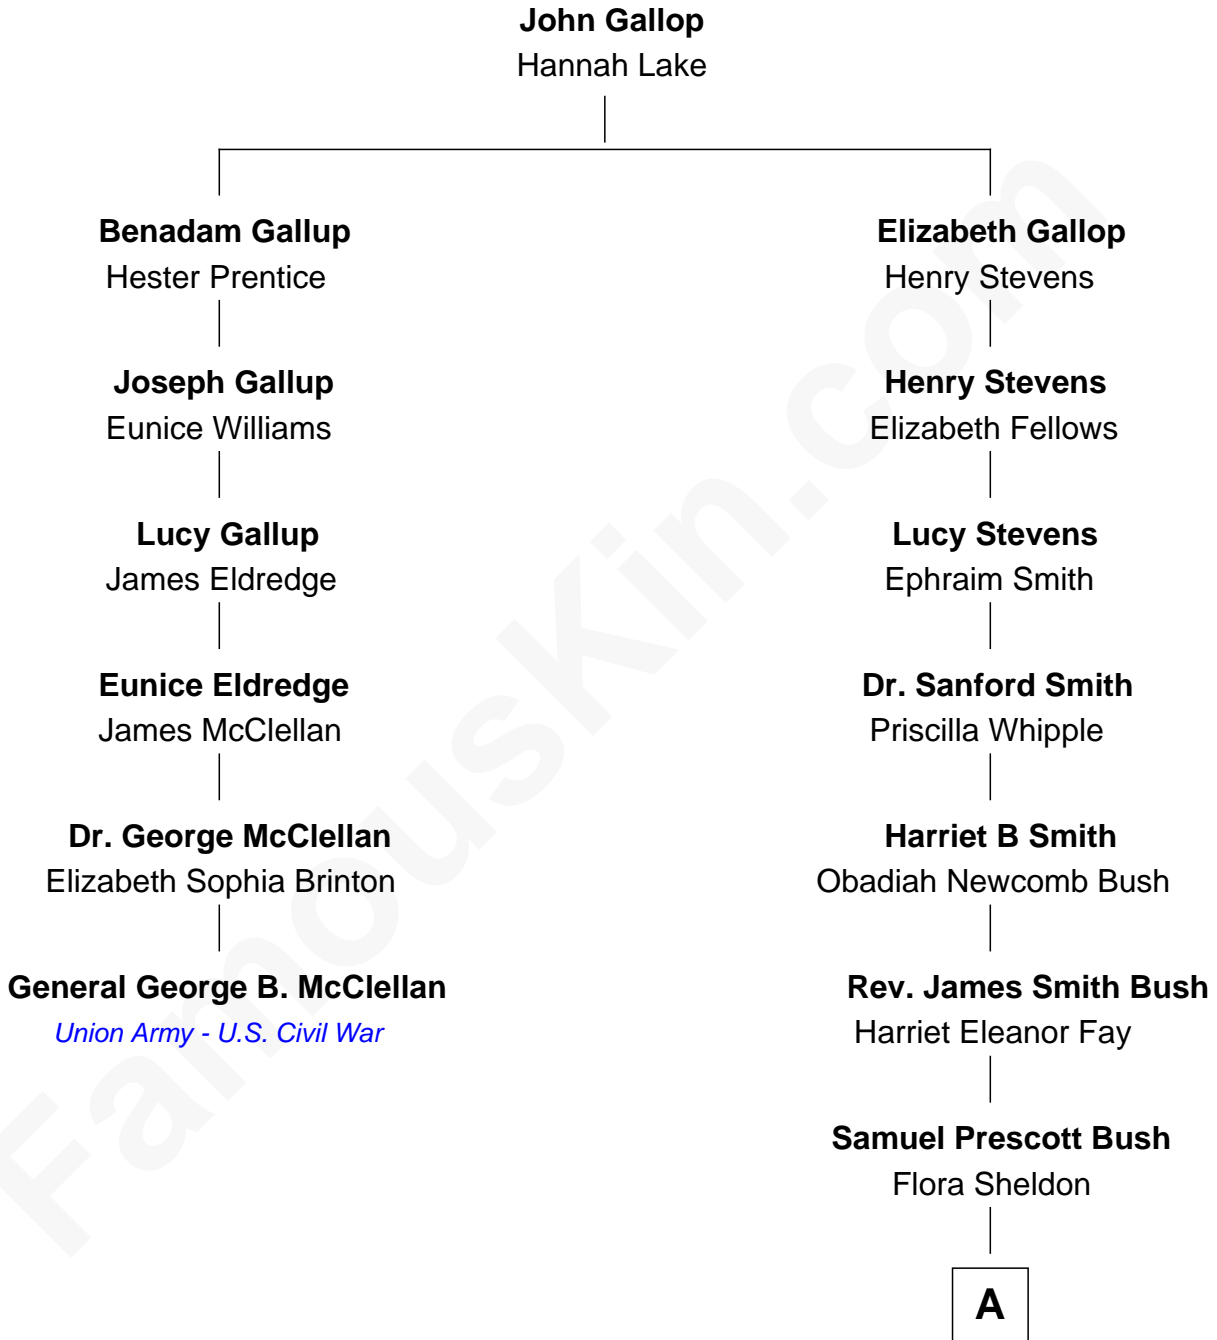

**FamousKin.com**  
**Relationship Chart of**  
**General George B. McClellan**  
*Union Army - U.S. Civil War*

**5th cousin 3 times removed of**  
**George H. W. Bush**  
*41st U.S. President*

**A**

Prescott Sheldon Bush

Dorothy Wear Walker

George H. W. Bush

*41st U.S. President*

FamousKin.com