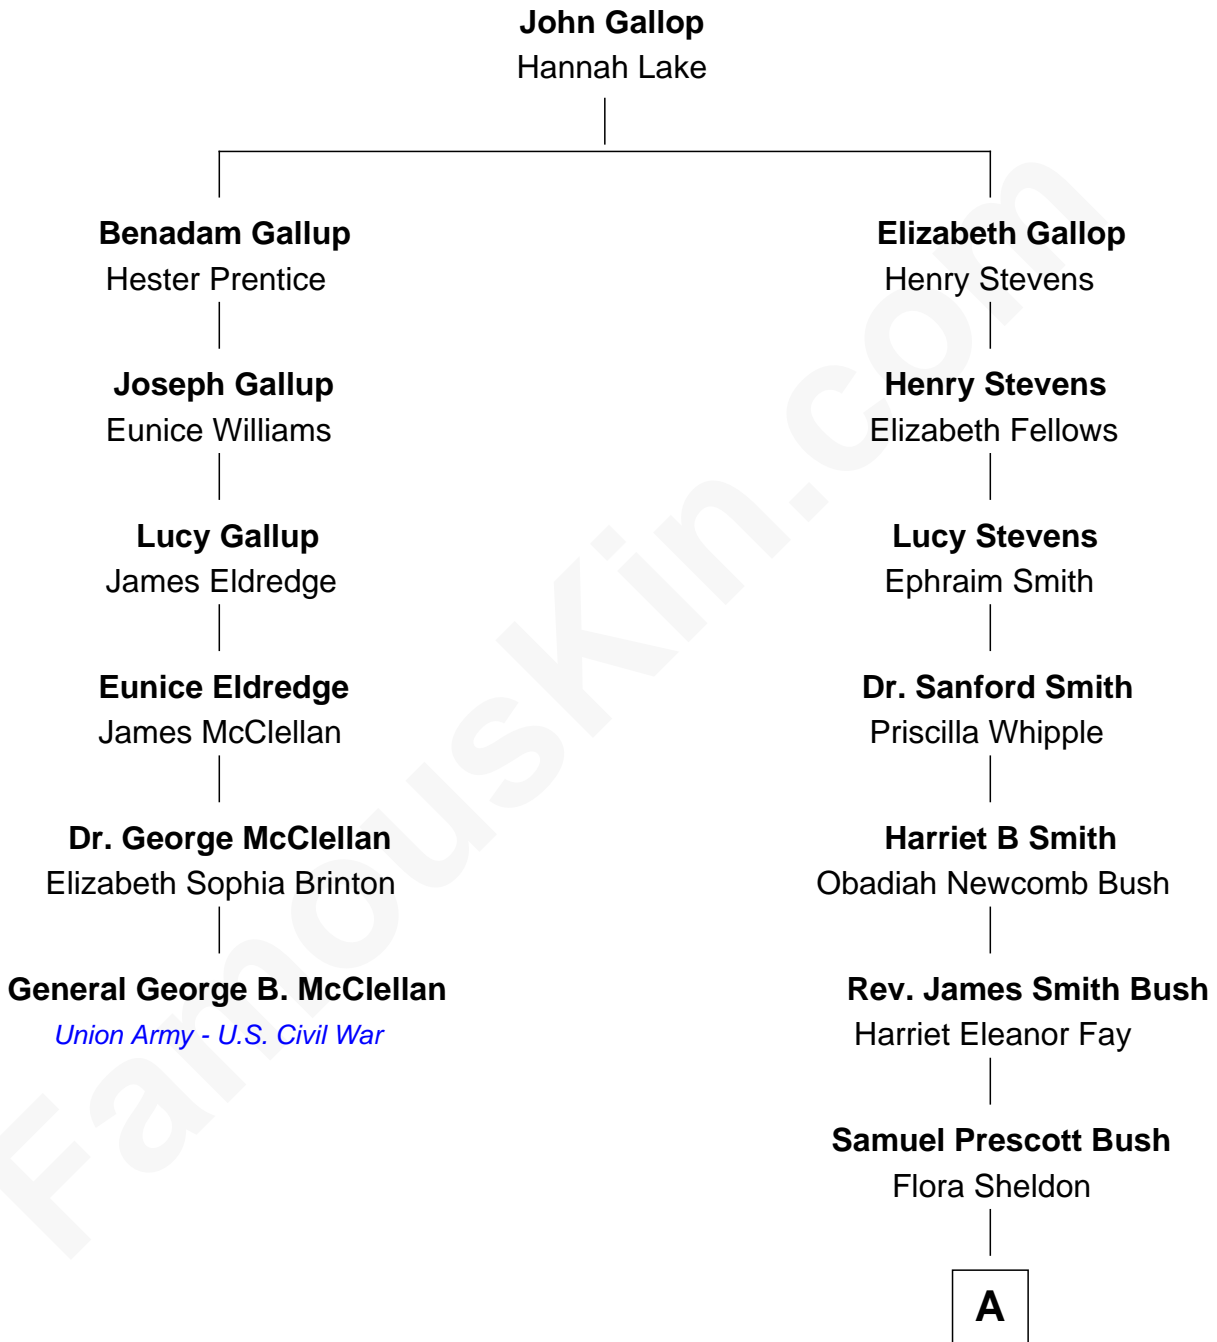

FamousKin.com
Relationship Chart of
General George B. McClellan
Union Army - U.S. Civil War

5th cousin 4 times removed of

George W. Bush
43rd U.S. President

A

—
Prescott Sheldon Bush

Dorothy Wear Walker

—
George Herbert Walker Bush

Barbara Pierce

—
George W. Bush

43rd U.S. President

FamousKin.com