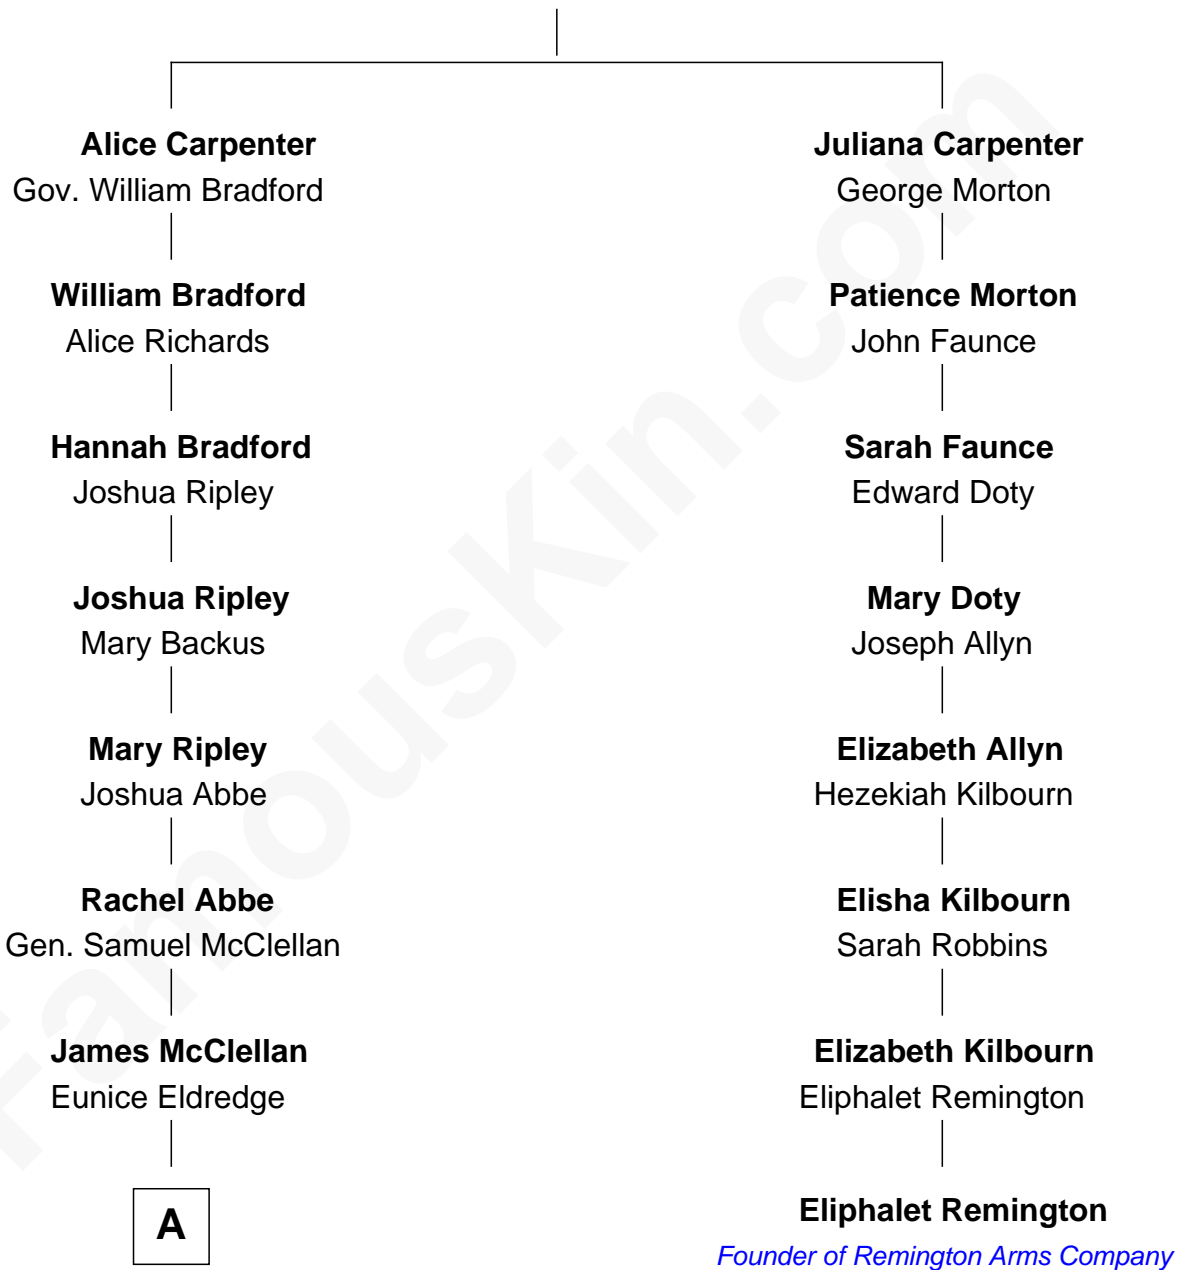

**FamousKin.com**  
**Relationship Chart of**  
**General George B. McClellan**

*Union Army - U.S. Civil War*

7th cousin 1 time removed of

**Eliphalet Remington**

*Founder of Remington Arms Company*

**Alexander Carpenter**

A

Dr. George McClellan  
Elizabeth Sophia Brinton

General George B. McClellan  
*Union Army - U.S. Civil War*

FamousKin.com