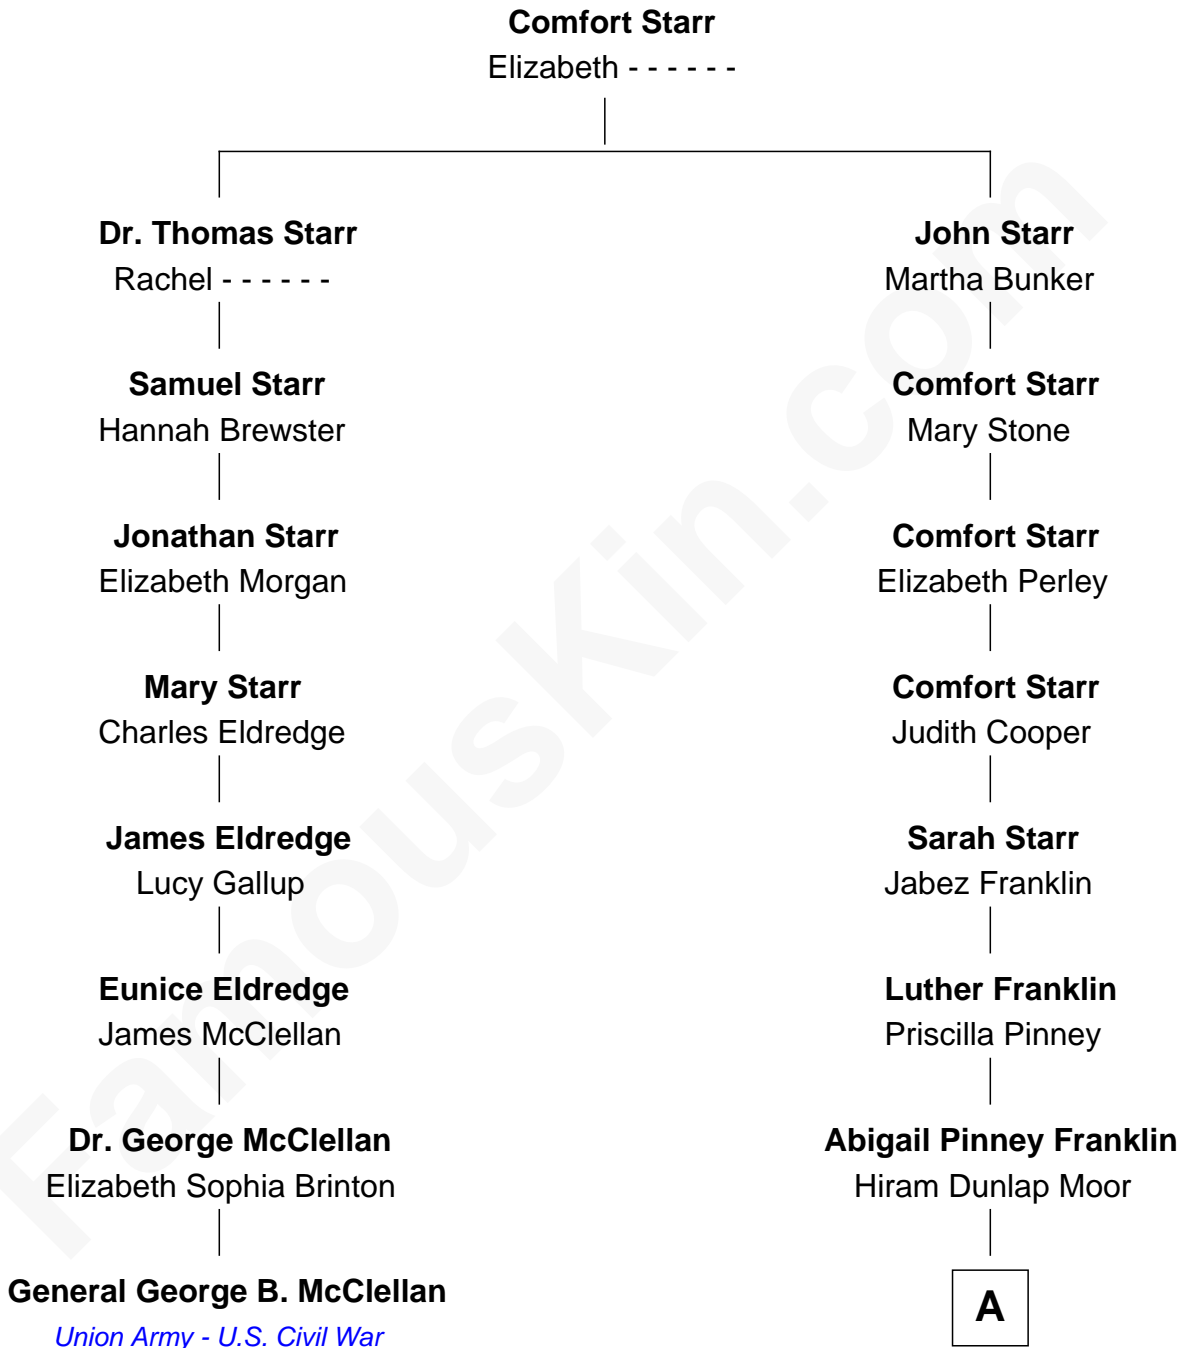

FamousKin.com
Relationship Chart of
General George B. McClellan
Union Army - U.S. Civil War

7th cousin 1 time removed of

Calvin Coolidge
30th U.S. President

A

Victoria Josephine Moor
Col. John Calvin Coolidge

Calvin Coolidge
30th U.S. President

FamousKin.com